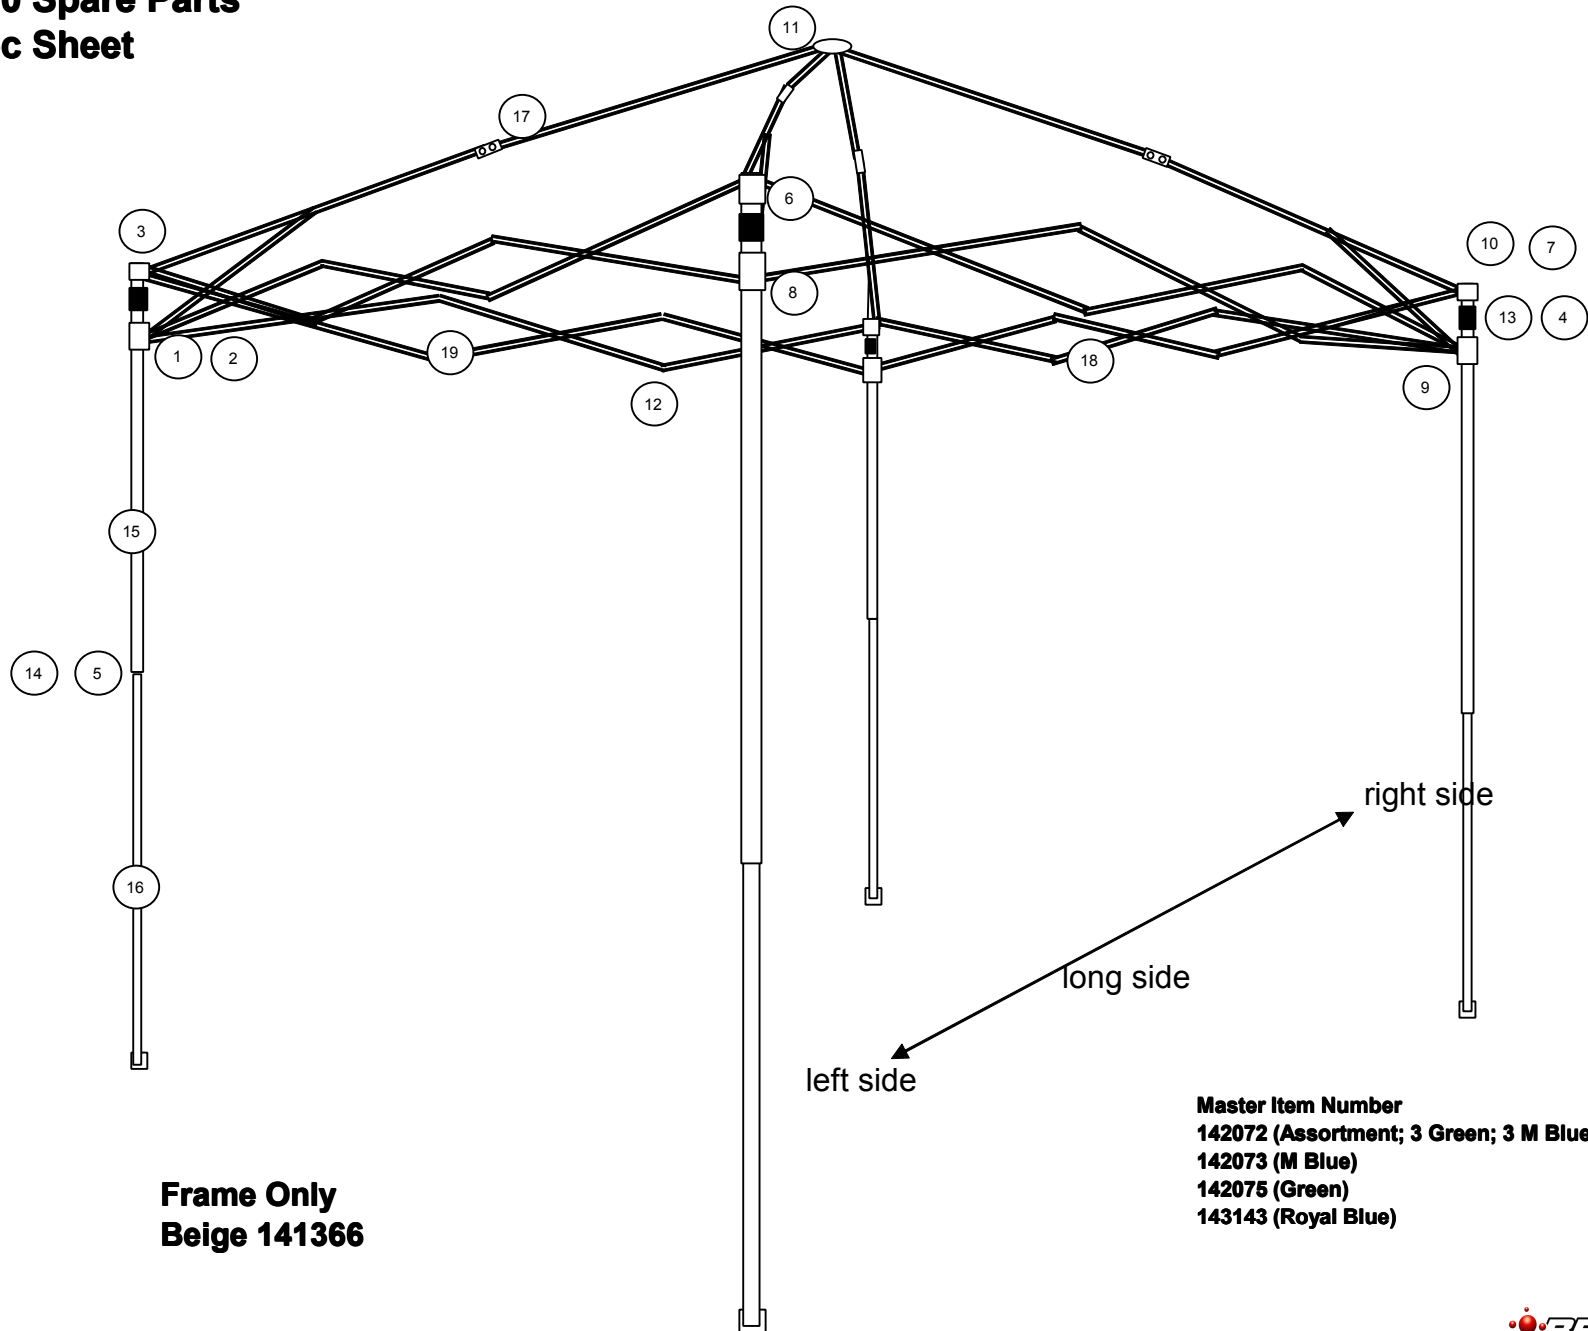

# ST80 Spare Parts Spec Sheet

**Frame Only**  
**Beige 141366**

**Master Item Number**  
**142072 (Assortment; 3 Green; 3 M Blue)**  
**142073 (M Blue)**  
**142075 (Green)**  
**143143 (Royal Blue)**

# ST80 Spare Parts Spec Sheet

1

**27 mm Bolt and Nut Kit (28)**  
galvanized 138708

2

**Steel Washer (28)**  
galvanized 138723

3

**Cap Screw 14 mm (4)**  
galvanized 138709

4

**Tube Plug (54)**  
black 138780

13

**Loop Pad (4)**  
black 138789

14

**Square Leg Sleeve (4)**  
black 138784

# ST80 Spare Parts Spec Sheet

20

**Top (1)**

Green 3435C 141377  
Midnight Blue 289C 141378  
Royal blue 2935C 141379

21

**Wheeled bag (1)**  
black 141380

15

**Square Outer Leg 25x25x1240 (4)**  
Beige 141372