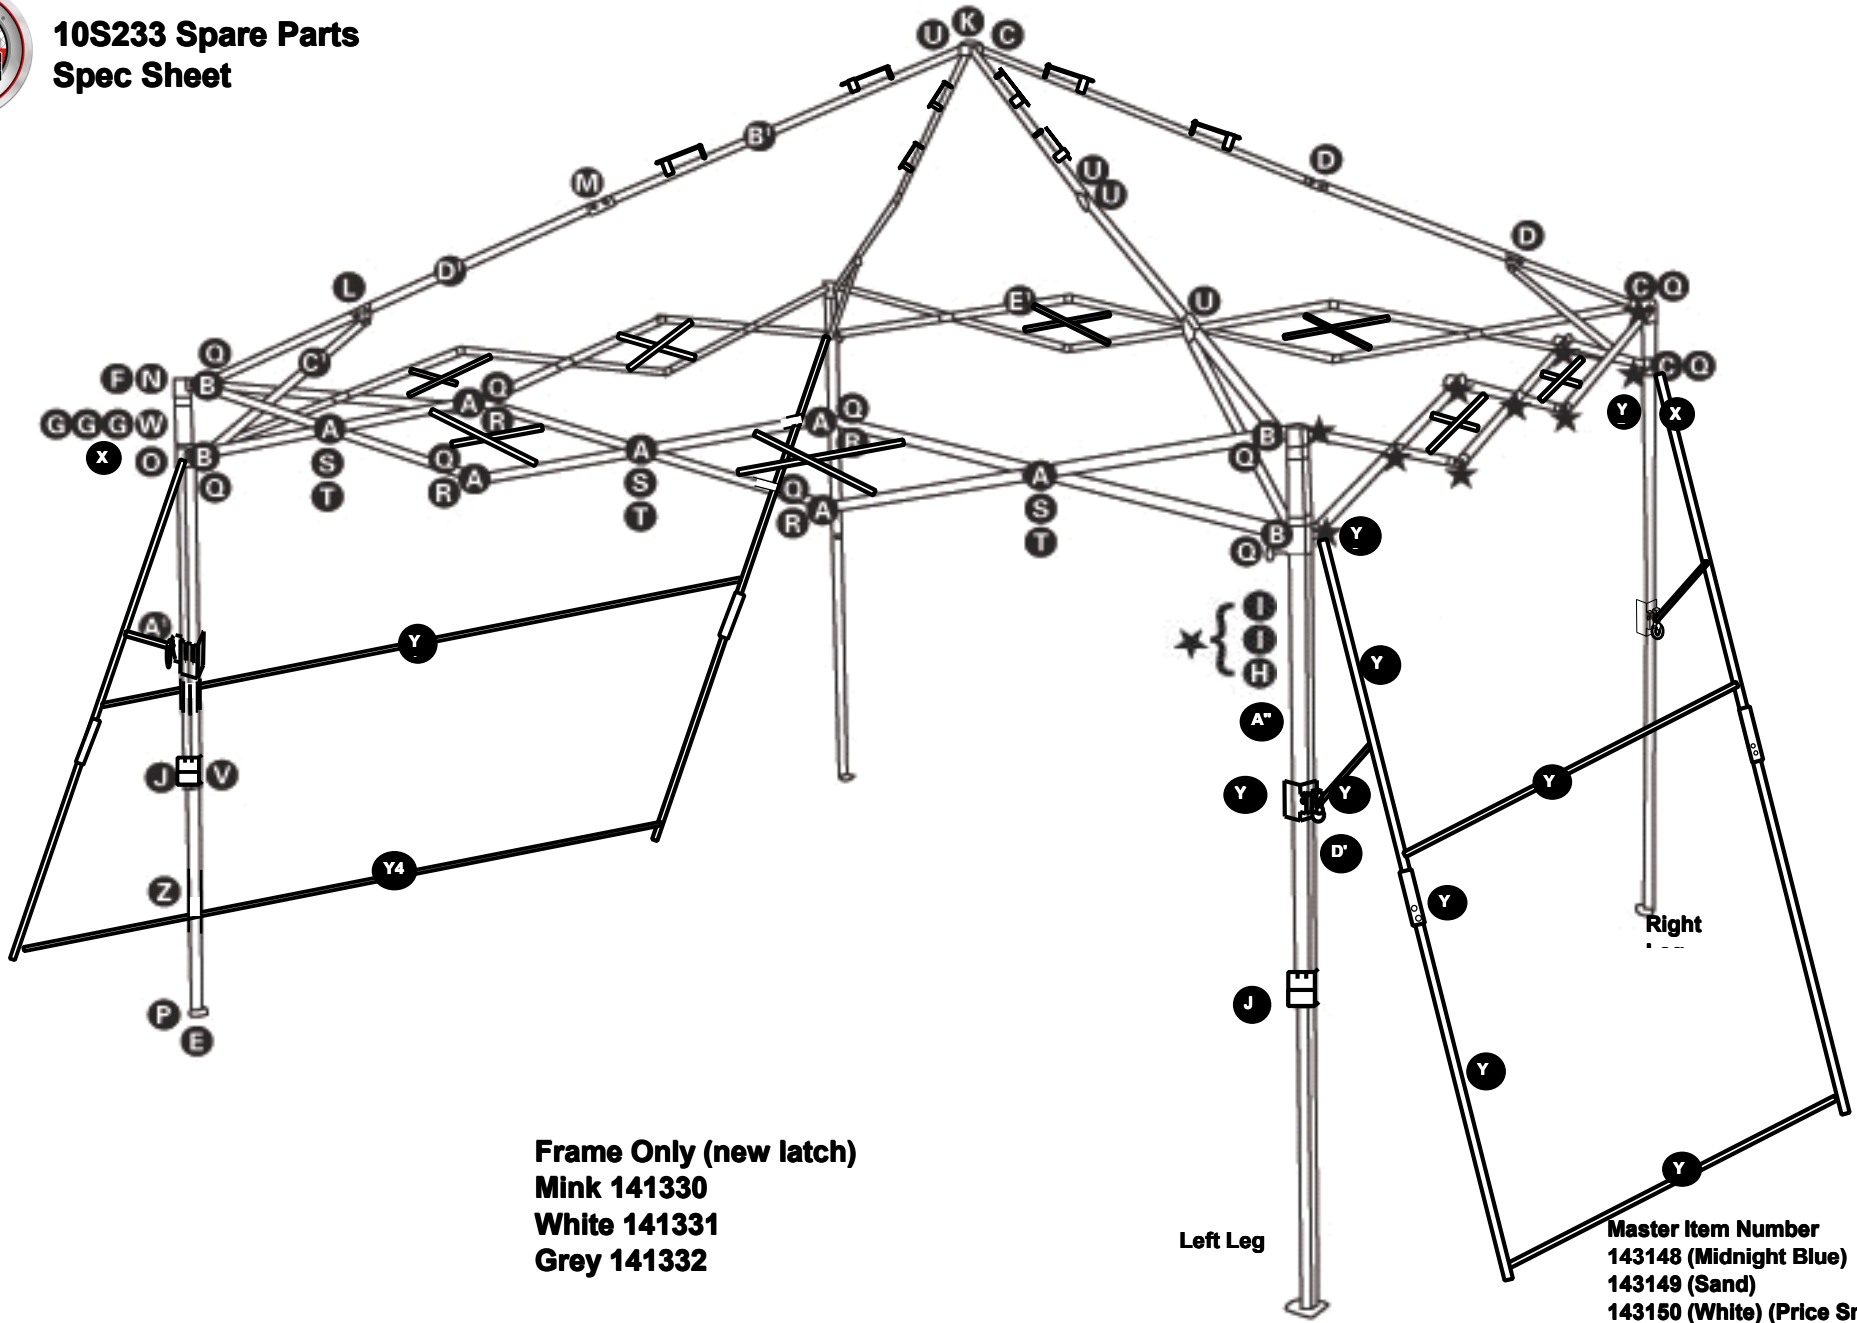

**10S233 Spare Parts
Spec Sheet**

Frame Only (new latch)
Mink 141330
White 141331
Grey 141332

Left Leg

Master Item Number
143148 (Midnight Blue)
143149 (Sand)
143150 (White) (Price Smart)

10S233 Spare Parts Spec Sheet

G Loop Pad Screw 6.5 mm (12)
138714

H Bearing (44)
138722

Bearing and washer kit (44)
138956

I Washer (88)
138723

J Latch Leg Extender (4)
Brown 141171
Black 141173
Grey 141172

K Center Junction (1)
Brown 139118
Black 138725
Grey 140059

P Square Foot (4)
Black 138763

Q Hex Tube Cap (46)
Brown 140277
White 138764 Grey 140079

R Round Tube Cap (16)
Brown 140278
White 138768 Grey 140081

S Hex Tube Sleeve (12)
Brown 140279
White 138772 Grey 140083

E Oval Eaves Assembly (4) 12 x 23 x 1000 mm; 9.5 x 17 x 508 mm Mink 140203
White 140343
Grey 140136