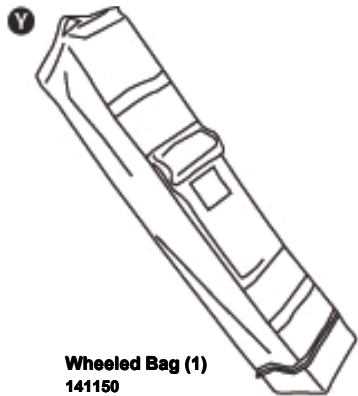

Supervent Tops (1)
289C Midnight Blue (mesh) 141342
White (mesh) 141343
453C Sand (mesh) 141344