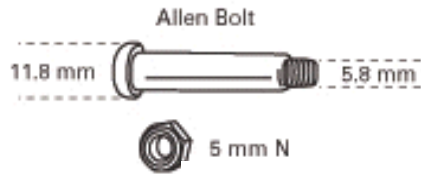

**10S233 Spare Parts
Spec Sheet**

Frame Only (new latch)
Mink 141330
White 141331
Grey 141332

Left Leg

Master Item Number
143148 (Midnight Blue)
143149 (Sand)
143150 (White) (Price Smart)

10S233 Spare Parts Spec Sheet

A 45 mm bolt kit (28)
138949

B 43 mm bolt kit (20)
138951

C 33 mm bolt kit (16)
138954

D 27 mm bolt kit (20)
138955

E Phillips Foot Bolt 43 mm (4)
138717

D 27 mm bolt kit \varnothing 6 (4)
138708

F Cap Screw 15 mm (8)
138709