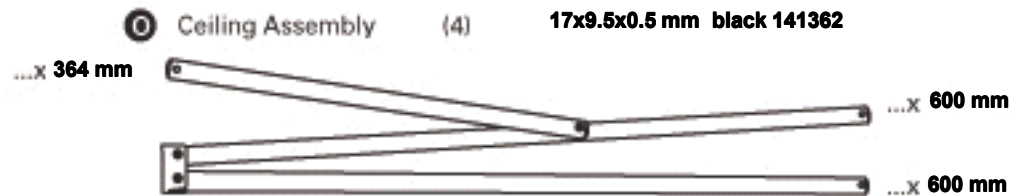

**M1** 1st Leg Tube 25 x 25 x 660 mm (4) black 141358

**M2** 2nd leg tube 21 x 21 x 450 mm (4) black 141359

**M3** 3rd leg tube 19 x 19 x 380 mm (4) black 141360

**M4** 4th leg tube 16 x 16 x 310 mm (4) black 141361

**O** Ceiling Assembly (4) 17x9.5x0.5 mm black 141362

**P** Oval Eave Assembly (4) 17x9.5x0.5 mm black 141363

**Q** Nylon Cap (4)  
Black 138750

**R** Washer (28)  
gvanized 141364