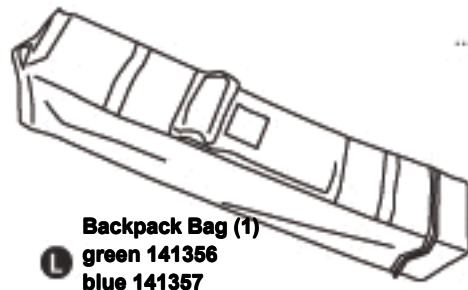

**D** Tube Plug  
black for steel tube (40)  
black for AL tube (32)

**E1** black 141349 (4)  
**E2** black 141350 (4)  
**E3** black 141351 (4)  
Square Leg Sleeve (4)

**F** (8)  
Spring Button  
138724

**G** Center Junction (1)  
black 141352

**H** Top Leg Bracket (4)  
black 138736

**I** Slider (4)  
black 141353

**J** Loop Pad (4)  
138789

**K** Canopy Cover (1)  
green 141354  
blue 141355

**L** Backpack Bag (1)  
green 141356  
blue 141357

**M1** 1st Leg Tube 25 x 25 x 660 mm (4) black 141358

**M2** 2nd leg tube 21 x 21 x 450 mm (4) black 141359

**M3** 3rd leg tube 19 x 19 x 380 mm (4) black 141360

**M4** 4th leg tube 16 x 16 x 310 mm (4) black 141361