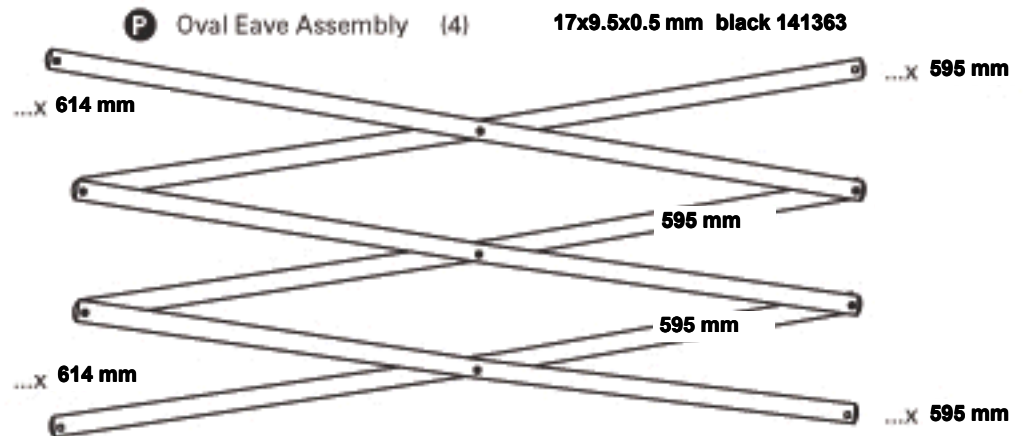

P Oval Eave Assembly (4) 17x9.5x0.5 mm black 141363