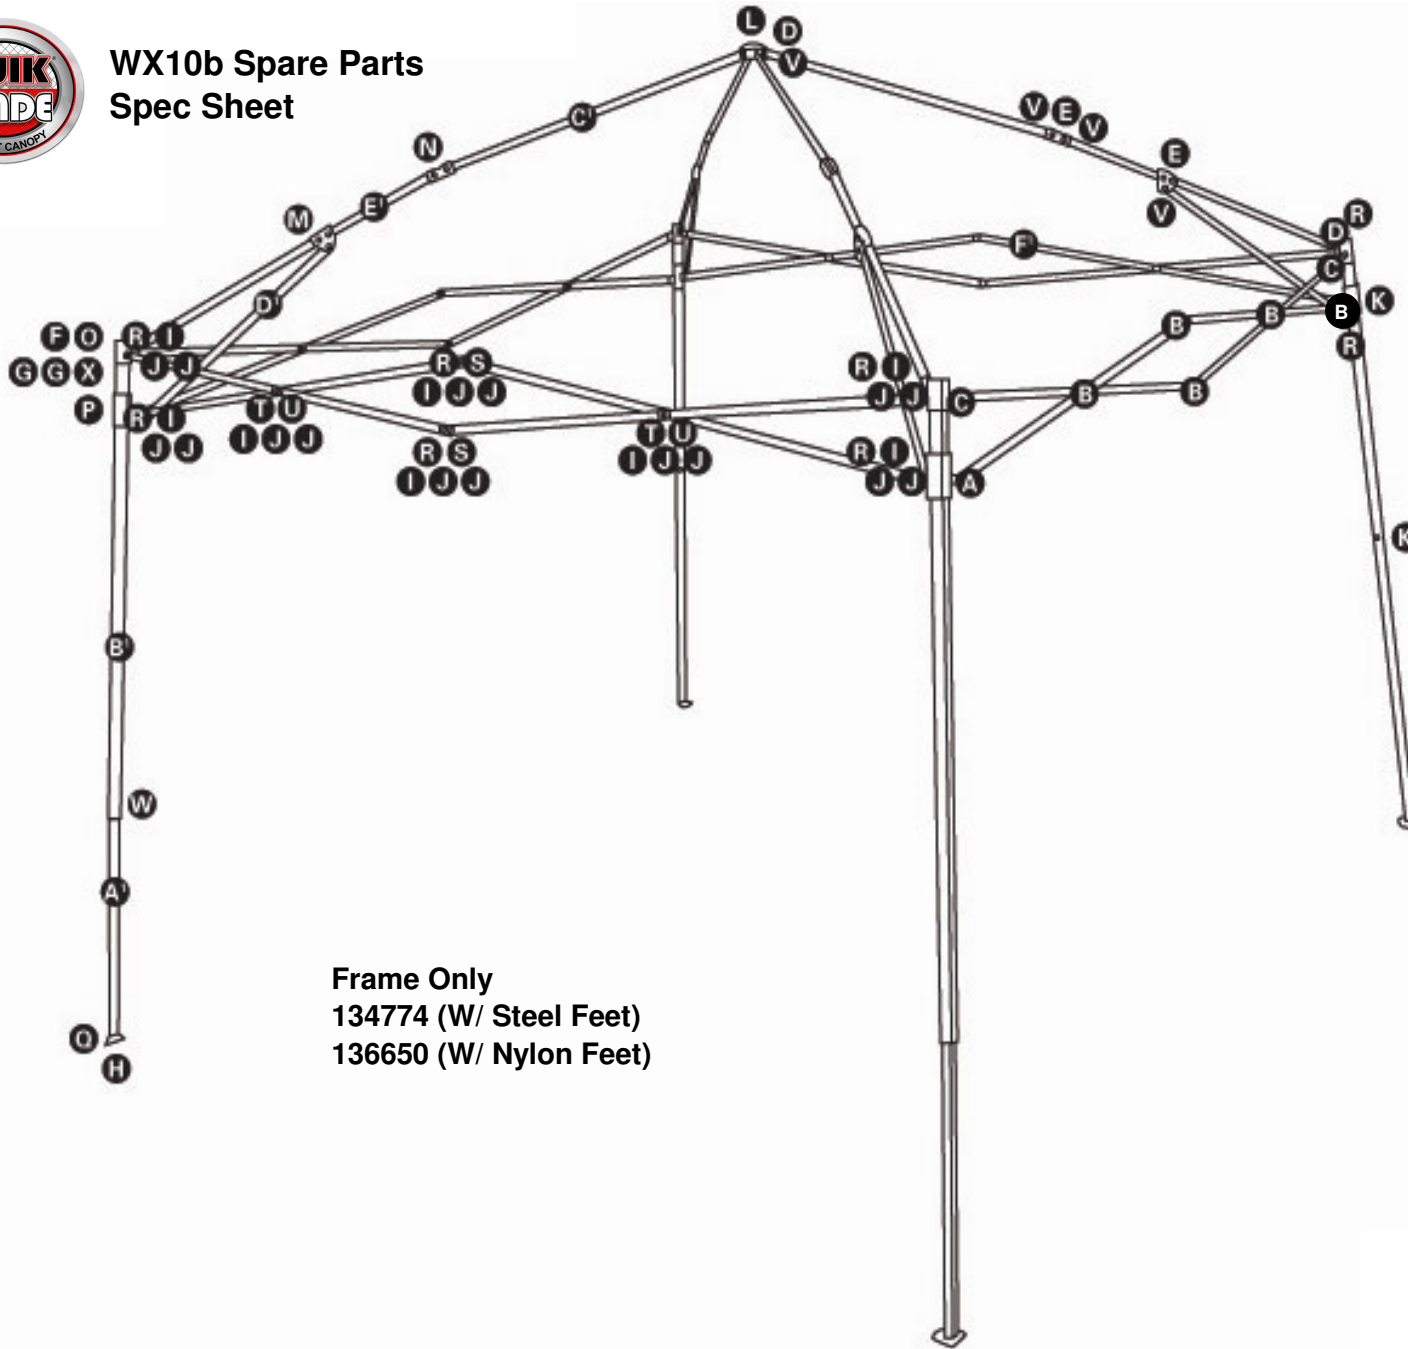

# WX10b Spare Parts Spec Sheet

Frame Only  
134774 (W/ Steel Feet)  
136650 (W/ Nylon Feet)

# WX10b Spare Parts Spec Sheet

**B**  (24)  
45 mm Bolt Kit  
138949

**C**  (8)  
43 mm Bolt Kit  
138951

**D**  (12)  
33 mm Bolt Kit  
138954

**E**  (20)  
Allen Bolt 27 mm  
27 mm Bolt Kit  
138955

**F**  (4)  
Cap Screw 15 mm  
138709

**Q**  (4)  
Square Foot (4)  
Black 138761

**R**  (32)  
Hex Tube Cap (32)  
White 138764

**S**  (8)  
Round Tube Cap (8)  
White 138768

**T**  (8)  
Hex Tube Sleeve (8)  
White 138772

**U**  (8)  
Round Tube Sleeve (8)  
White 138776

**V**  (48)  
Tube Plug (48)  
White 138780

**W**  (4)  
Square Leg Sleeve (4)  
White 138784

**X**  (4)  
Loop Pad (4)  
138789