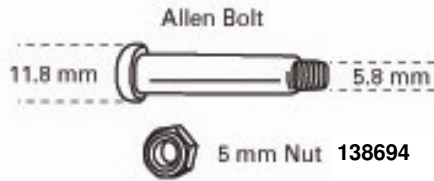

WX10b Spare Parts Spec Sheet

Frame Only
134774 (W/ Steel Feet)
136650 (W/ Nylon Feet)

WX10b Spare Parts Spec Sheet

B  (24)
45 mm Bolt Kit
138949

C  (8)
43 mm Bolt Kit
138951

D  (12)
33 mm Bolt Kit
138954

E  (20)
Allen Bolt 27 mm
27 mm Bolt Kit
138955

F  (4)
Cap Screw 15 mm
138709

G  (8)
Loop Pad Screw 10 mm
138713

H  (4)
Philips Foot Bolt 43 mm
138717

I  (32)
Bearing 138722

J  (64)
Washer 138723

Bearing and washer kit
138956

K  (8)
Spring Button
138724

L  (1)
Center Junction (1)
Black 138725

M  (4)
Triangular Ceiling Joint (4)
Black 138739

N  (4)
Ceiling Joint (4)
Black 138742

O  (4)
Nylon Cap (4)
Black 138746

P  (4)
Slider (4)
Black 138754

Q  (4)
Square Foot (4)
Black 138761

R  (32)
Hex Tube Cap (32)
White 138764

S  (8)
Round Tube Cap (8)
White 138768

T  (8)
Hex Tube Sleeve (8)
White 138772

U  (8)
Round Tube Sleeve (8)
White 138776

V  (48)
Tube Plug (48)
White 138780

W  (4)
Square Leg Sleeve (4)
White 138784

X  (4)
Loop Pad (4)
138789