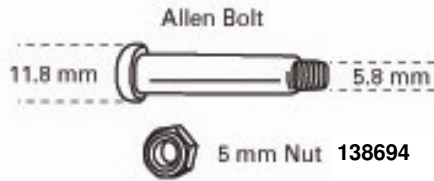

# WX10b Spare Parts Spec Sheet

Frame Only  
134774 (W/ Steel Feet)  
136650 (W/ Nylon Feet)

# WX10b Spare Parts Spec Sheet

**B**  (24)  
45 mm Bolt Kit  
138949

**C**  (8)  
43 mm Bolt Kit  
138951

**D**  (12)  
33 mm Bolt Kit  
138954

**E**  (20)  
Allen Bolt 27 mm  
27 mm Bolt Kit  
138955

**F**  (4)  
Cap Screw 15 mm  
138709