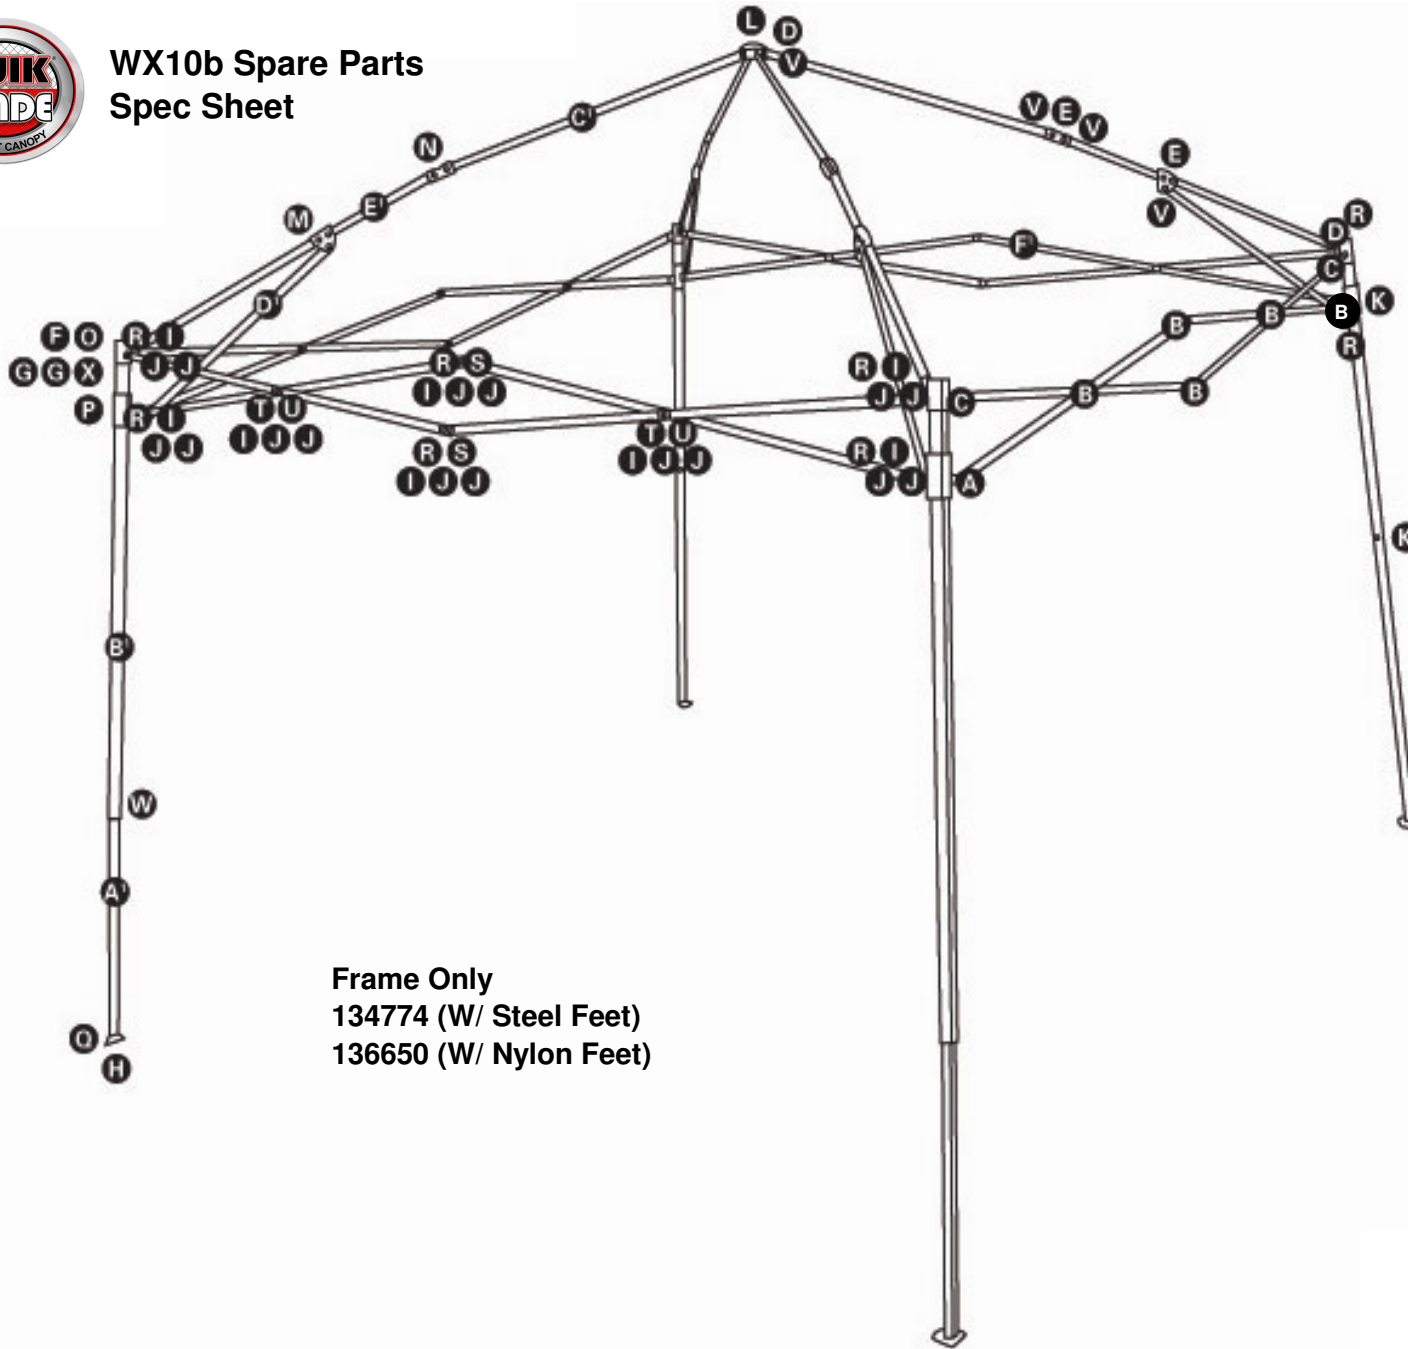

WX10b Spare Parts Spec Sheet

Frame Only
134774 (W/ Steel Feet)
136650 (W/ Nylon Feet)

WX10b Spare Parts Spec Sheet

B  (24)
45 mm Bolt Kit
138949

C  (8)
43 mm Bolt Kit
138951

D  (12)
33 mm Bolt Kit
138954

E  (20)
Allen Bolt 27 mm
27 mm Bolt Kit
138955

F  (4)
Cap Screw 15 mm
138709

G  (8)
Loop Pad Screw 10 mm
138713

H  (4)
Philips Foot Bolt 43 mm
138717

I  (32)
Bearing 138722

J  (64)
Washer 138723

Bearing and washer kit
138956

K  (8)
Spring Button
138724

L  (1)
Center Junction (1)
Black 138725

S  (8)
Round Tube Cap (8)
White 138768

T  (8)
Hex Tube Sleeve (8)
White 138772

U  (8)
Round Tube Sleeve (8)
White 138776

V  (48)
Tube Plug (48)
White 138780

W  (4)
Square Leg Sleeve (4)
White 138784

X  (4)
Loop Pad (4)
138789

WX10b Spare Parts Spec Sheet

Accessory:
Stakes 132459
Screen 132161

Y

Canopy Cover (1)
B 131993
W 131999
G 131996
R 131997

Z

Wheeled Bag (1)
132007

- | | | | | |
|-----------|----------------------|-------------------|--|---|
| A) | Square Inner Leg | 22 x 22 x 1030 mm | White 138795 (connect w/ nylon feet) White 140716 (w/ steel feet) |  (4) |
| B) | Square Outer Leg | 25 x 25 x 1220 mm | White 138813 |  (4) |
| C) | Oval Higher Ceiling | 12 x 23 x 835 mm | White 138831 |  (4) |
| D) | Oval Ceiling Support | 12 x 23 x 678 mm | White 138841 |  (4) |
| E) | Oval Lower Ceiling | 12 x 23 x 855 mm | White 138851 |  (4) |
| F) | Oval Eaves | 12 x 23 x 1157 mm | White 138866 |  (16) |