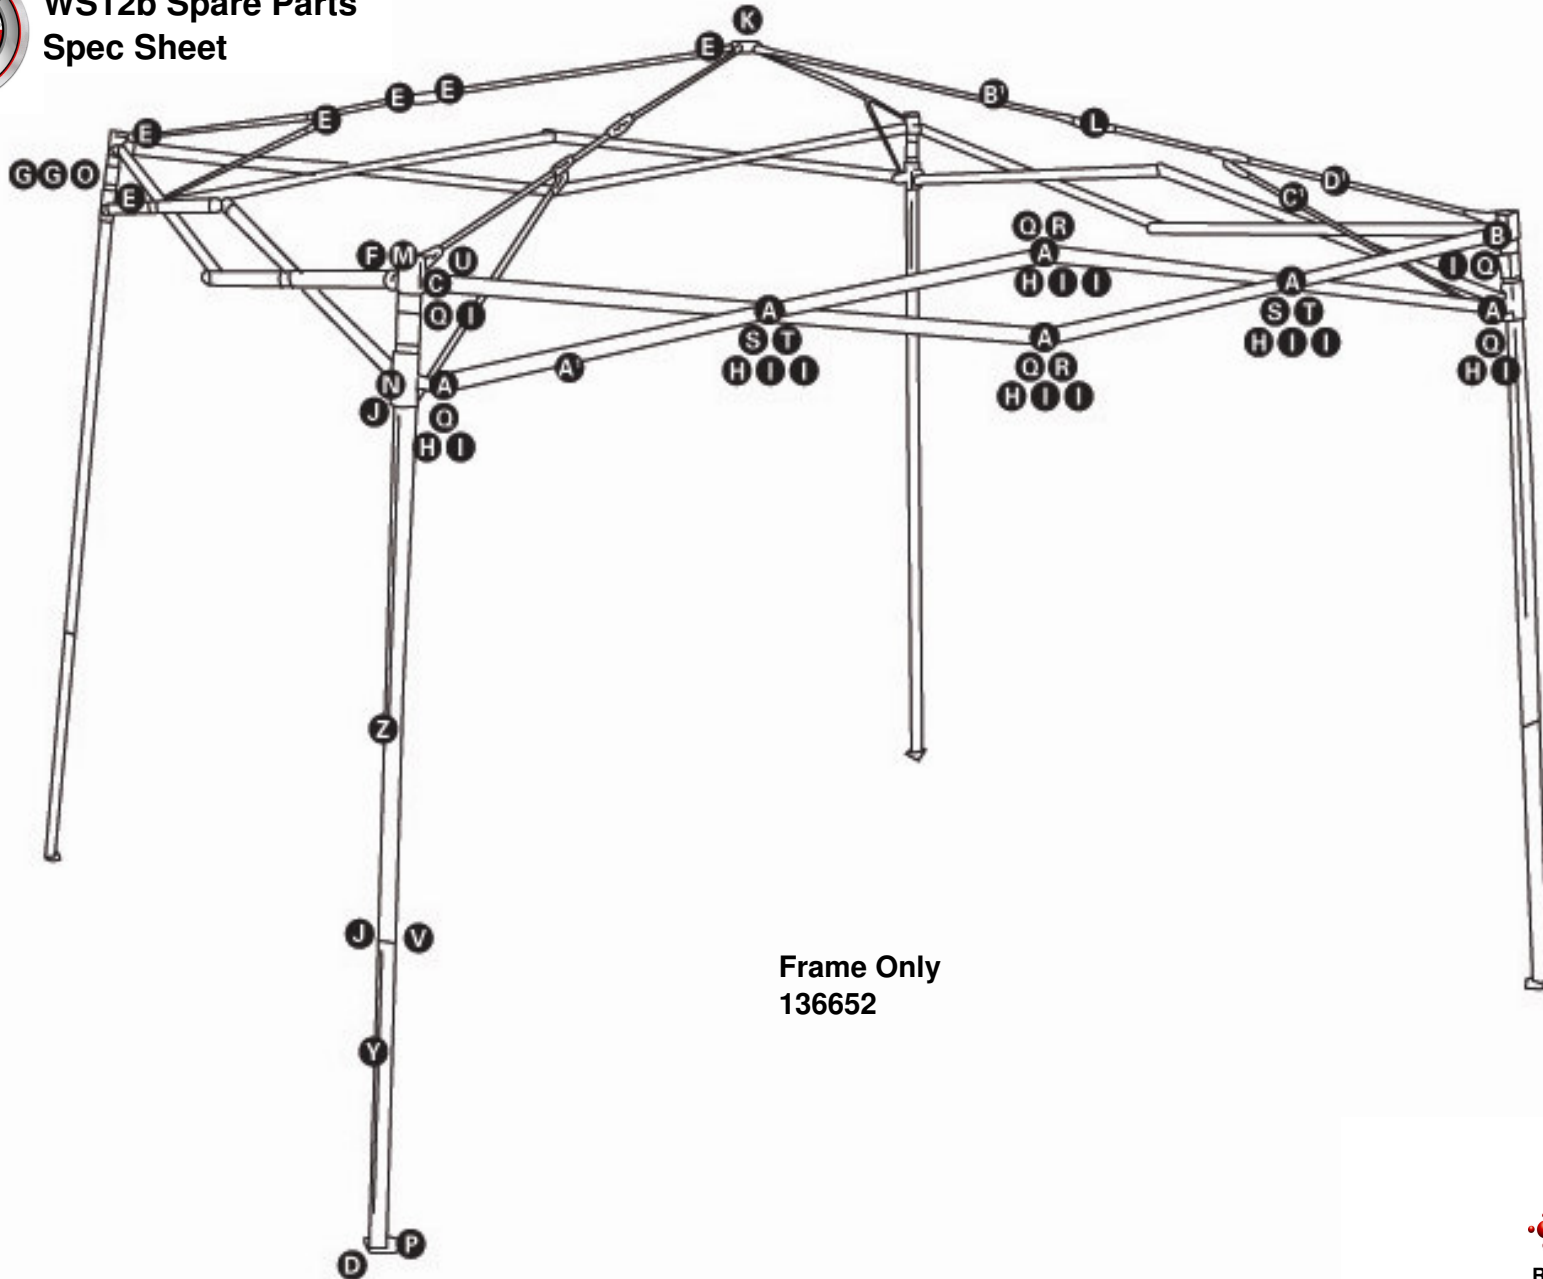

**WS12b Spare Parts
Spec Sheet**

**Frame Only
136652**

Revision: 6/26/08