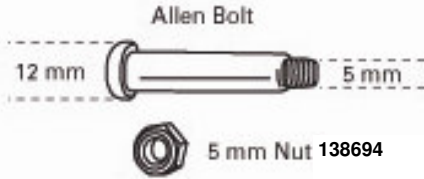

**WS12b Spare Parts  
Spec Sheet**

**Frame Only  
136652**

Revision: 6/26/08

# WS12b Spare Parts Spec Sheet

**A** (24)  
45 mm Bolt Kit  
138949

**B** (4)  
40 mm Bolt Kit  
138953

**C** (4)  
33 mm Bolt Kit  
138954

**D** (4)  
Philips Foot Bolt 42 mm  
138718

**E** (24) 138719  
Philips Ceiling Bolt 20 mm  
**G** Ceiling Nut 7 mm 138957

**F** (4)  
Cap Screw 19 mm  
138710

**G** (8)  
Loop Pad Screw 15 mm  
138716

**H** (24)  
Bearing 138722

**I** (48)  
Washer 138723

**J** (8)  
Spring Button 138724

Bearing and  
Washer Kit  
138956

**K** (1)  
Center Junction (1)  
138729

# WS12b Spare Parts Spec Sheet

Accessories  
Stakes 132459

Canopy Cover (1)  
Blue 138979

Wheeled Bag (1)  
132141

- Y** Square Inner Leg      21 x 21 x 1124 mm      138797

 (4)
- Z** Square Outer Leg      25 x 25 x 1403 mm      138815