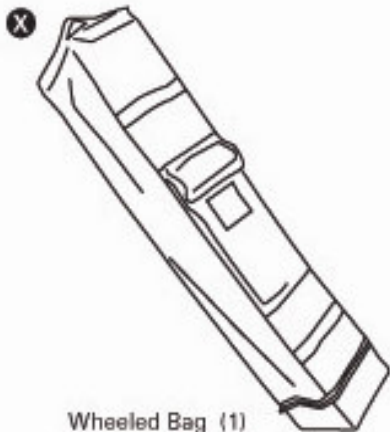

K (1) 138729
Center Junction (1)
138729

L (4) 138745
Ceiling Joint (4)
138745

M (4) 138751
Nylon Cap (4)
138751

N (4) 138757
Slider (4)
138757

O (4) 138789
Loop Pad (4)
138789

P (4) 138761
Square Foot (4) 138761

Q (20) 138764
Hex Tube Cap (20)
138764

R (8) 138768
Round Tube Cap (8)
138768

S (8) 138772
Hex Tube Sleeve (8)
138772

T (8) 138776
Round Tube Sleeve (8)
138776

U (4) 138780
Tube Plug (4)
138780

V (4) 138784
Square Leg Sleeve (4)
138784

WS10b Spare Parts Spec Sheet

Accessories
Stakes 132459

Canopy Cover (1)
Blue 138978

Wheeled Bag (1)
138916

- Y** Square Inner Leg 21 x 21 | x 1029 mm 138796
 (4)
- Z** Square Outer Leg 25 x 25 x 1220 mm 138814
 (4)
- A** Oval Eaves 12 x 23 | x 1156 mm 138867
 (16)
- B** Fiberglass Higher Ceiling 778 mm 138884
 (4)
- C** Fiberglass Ceiling Support 660 mm 138887
 (4)
- D** Fiberglass Lower Ceiling 837 mm 138889
 (4)