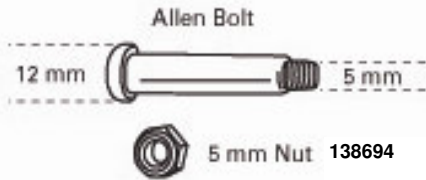

**WS10b Spare Parts
Spec Sheet**

**Frame Only
136651**

WS10b Spare Parts Spec Sheet

A (16)
45 mm Bolt Kit
138949

B (12)
40 mm Bolt Kit
138953

C (4)
33 mm Bolt Kit
138954

D (4)
Philips Foot Bolt 42 mm
138718

E (24) 138719
Philips Ceiling Bolt 20 mm
F 138720

F (4)
Cap Screw 19 mm
138710

G (8)
Loop Pad Screw 15 mm
138716

H (16) 138722
Bearing (16)
138722

I (32) 138723
Washer (32)
138723

J (8)
Spring Button 138724

Q (20) 138764
Hex Tube Cap (20)
138764

R (8) 138768
Round Tube Cap (8)
138768

S (8) 138772
Hex Tube Sleeve (8)
138772

T (8) 138776
Round Tube Sleeve (8)
138776

U (4) 138780
Tube Plug (4)
138780

V (4) 138784
Square Leg Sleeve (4)
138784

WS10b Spare Parts Spec Sheet

Accessories
Stakes 132459

Canopy Cover (1)
Blue 138978

Wheeled Bag (1)
138916

- Y** Square Inner Leg 21 x 21 | x 1029 mm 138796
 (4)
- Z** Square Outer Leg 25 x 25 x 1220 mm 138814
 (4)
- A** Oval Eaves 12 x 23 | x 1156 mm 138867
 (16)
- B** Fiberglass Higher Ceiling 778 mm 138884
 (4)
- C** Fiberglass Ceiling Support 660 mm 138887
 (4)
- D** Fiberglass Lower Ceiling 837 mm 138889
 (4)