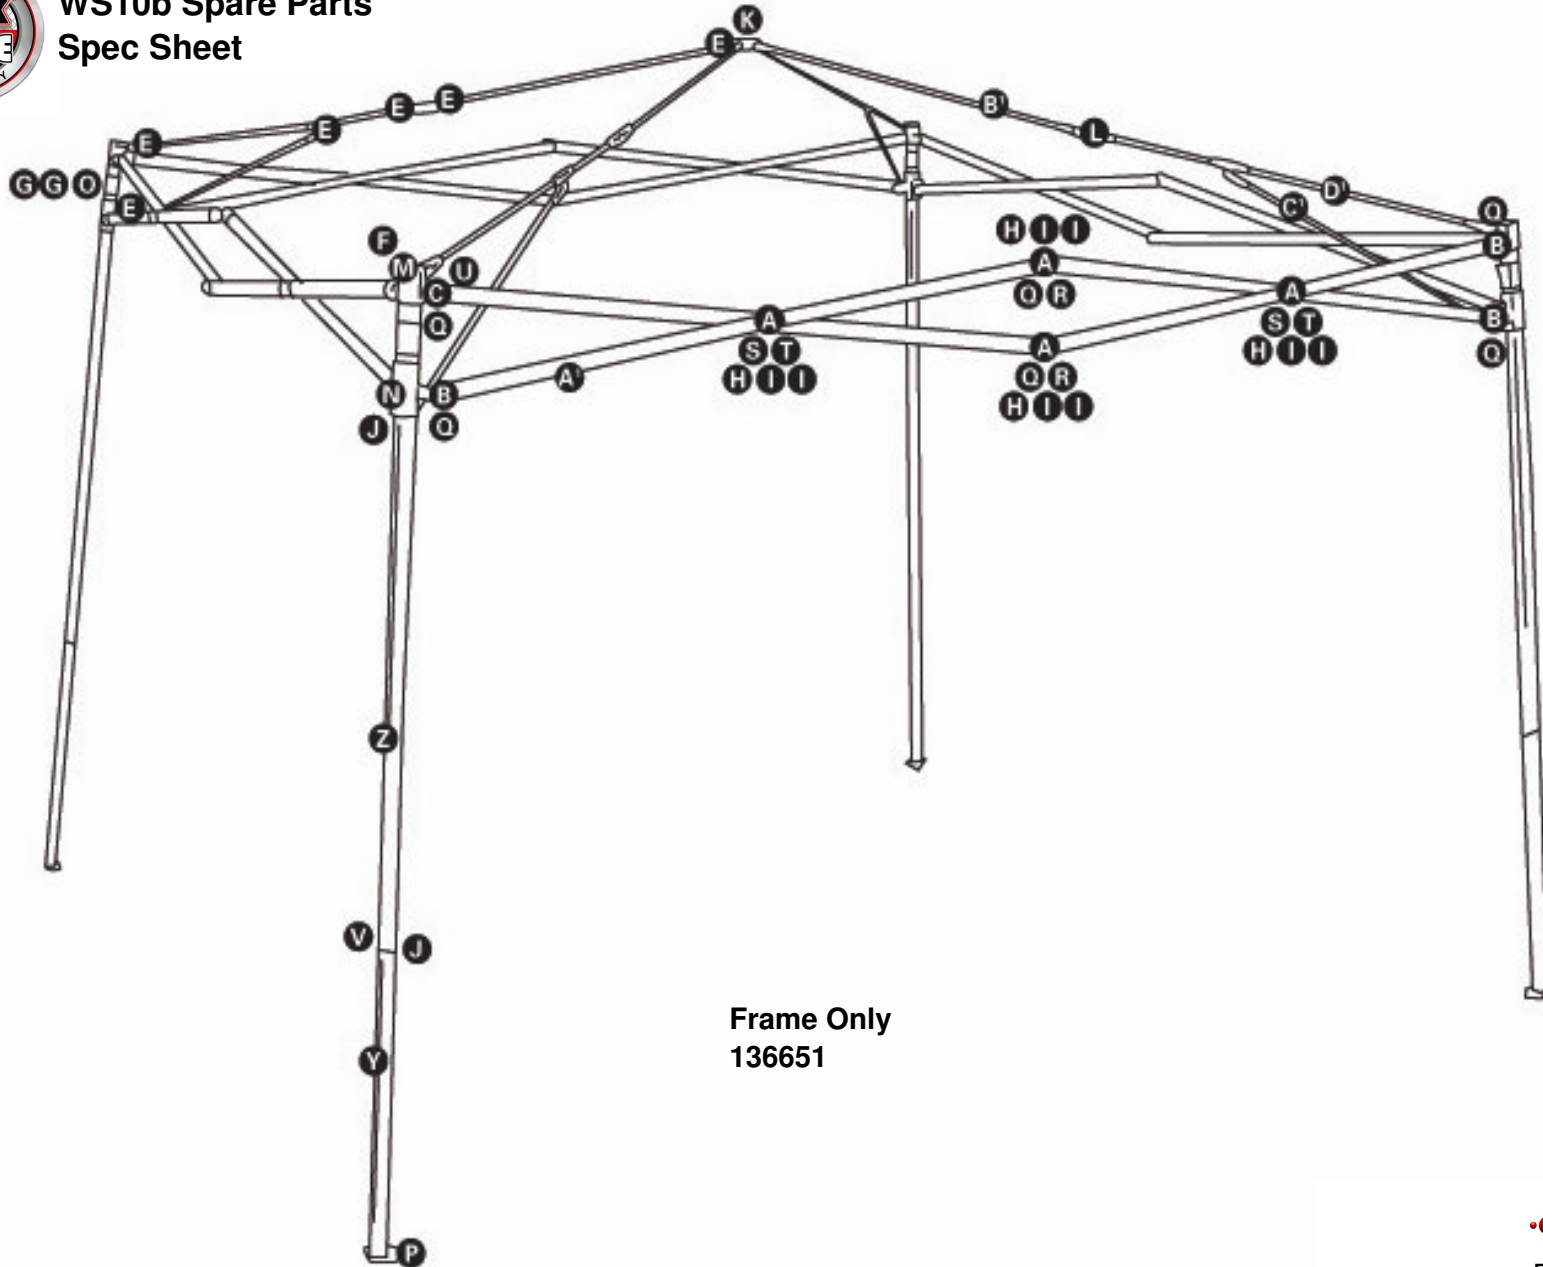

**WS10b Spare Parts
Spec Sheet**

**Frame Only
136651**

WS10b Spare Parts Spec Sheet

A (16)
45 mm Bolt Kit
138949

B (12)
40 mm Bolt Kit
138953

C (4)
33 mm Bolt Kit
138954

D (4)
Philips Foot Bolt 42 mm
138718

K (1) 138729
Center Junction (1)
138729

L (4) 138745
Ceiling Joint (4)
138745

M (4) 138751
Nylon Cap (4)
138751

N (4) 138757
Slider (4)
138757

O (4) 138789
Loop Pad (4)
138789

P (4) 138761
Square Foot (4) 138761

Q (20) 138764
Hex Tube Cap (20)
138764

R (8) 138768
Round Tube Cap (8)
138768

S (8) 138772
Hex Tube Sleeve (8)
138772

T (8) 138776
Round Tube Sleeve (8)
138776

U (4) 138780
Tube Plug (4)
138780

V (4) 138784
Square Leg Sleeve (4)
138784

WS10b Spare Parts Spec Sheet

Accessories
Stakes 132459

Canopy Cover (1)
Blue 138978

Wheeled Bag (1)
138916

- Y** Square Inner Leg 21 x 21 | x 1029 mm 138796
 (4)
- Z** Square Outer Leg 25 x 25 x 1220 mm 138814
 (4)
- A** Oval Eaves 12 x 23 | x 1156 mm 138867
 (16)
- B** Fiberglass Higher Ceiling 778 mm 138884
 (4)
- C** Fiberglass Ceiling Support 660 mm 138887
 (4)
- D** Fiberglass Lower Ceiling 837 mm 138889
 (4)