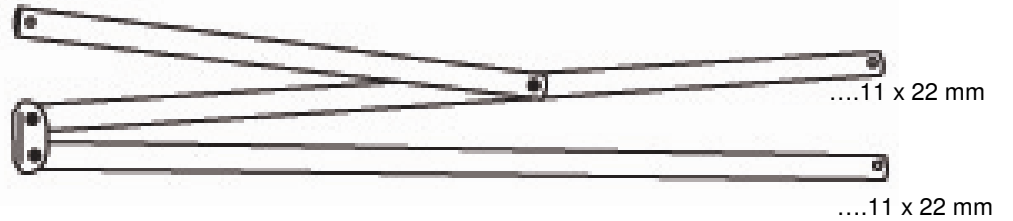

(r)

Tube Plug (48)
black 138780

WC81T Spare Parts Spec Sheet

x

Stakes (4)
galvanized 132459

s

Square Inner Leg 21 x 21 mm (4) White

t

Square Outer Leg 25 x 25 mm White

z

Top (1)
Midnight Blue 140141

u

Oval Ceiling Assembly White

11 x 22 mm...

z'

Bag (1)
black

v

Oval Eaves Short 12 x 23 mm White 138866

w

Oval Eaves Long 12 x 23 mm White 140375