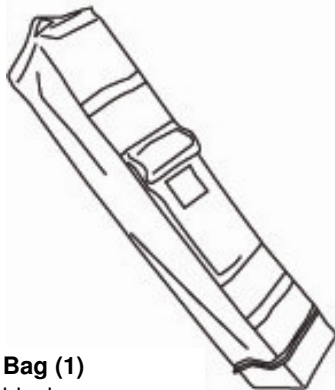

(r)

Tube Plug (48)
black 138780

WC81T Spare Parts Spec Sheet

x

Stakes (4)
galvanized 132459

s

Square Inner Leg 21 x 21 mm (4) White

t

Square Outer Leg 25 x 25 mm White

z

Top (1)
Midnight Blue 140141

u

Oval Ceiling Assembly White

11 x 22 mm...

z'

Bag (1)
black

v

Oval Eaves Short 12 x 23 mm White 138866

w

Oval Eaves Long 12 x 23 mm White 140375