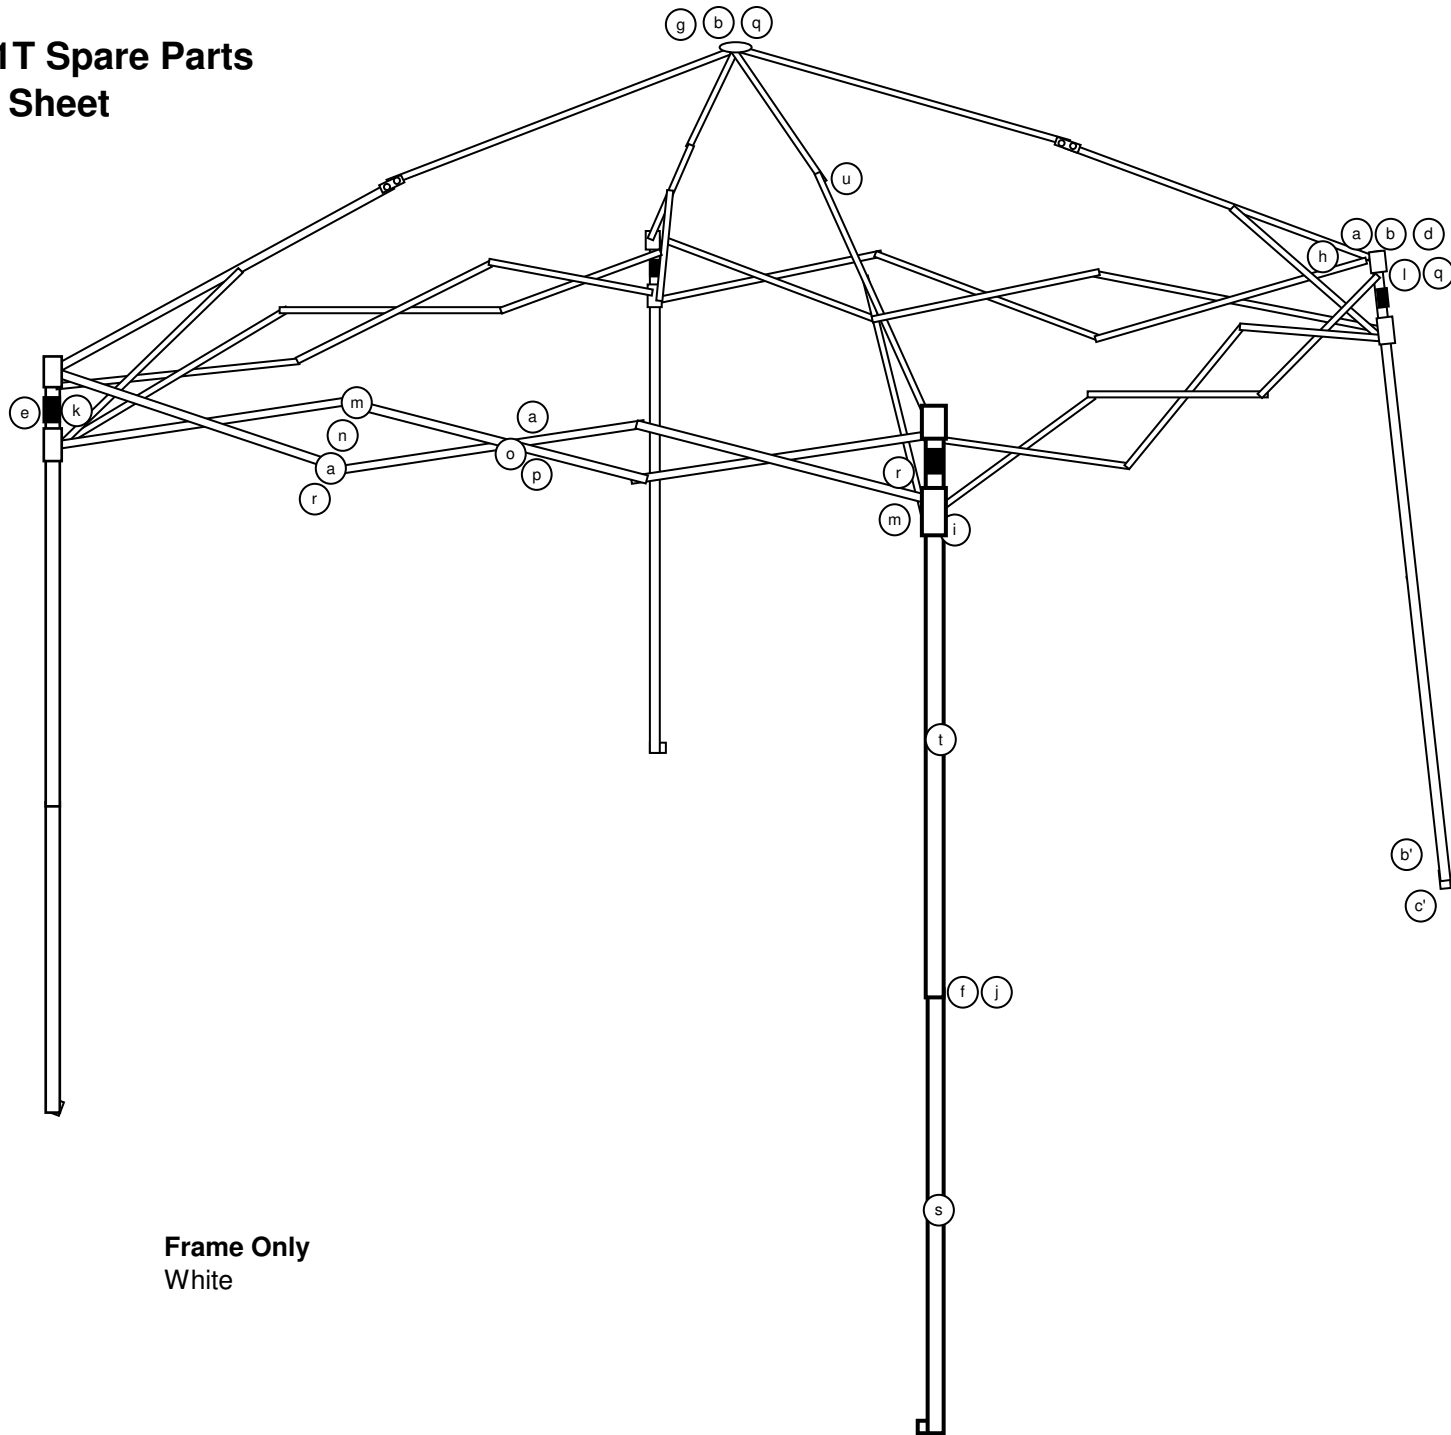

WC81T Spare Parts Spec Sheet

Frame Only
White

Revision: 1/7/09

WC81T Spare Parts Spec Sheet

(a)

43 mm Bolt Kit (32)
galvanized 138951

(b)

33 mm Bolt Kit (12)
galvanized 138954

(g)

Center Junction (1)
black 138725

(h)

Nylon Cap (4)
black 138746

(i)

Slider (4)
black 138752

(j)

Square Leg Sleeve (4)
white 138784

(k)

Loop Pad (4)
black 138789

(l)

Hex Tube Cap (8)
white

(c')

Square Foot (4)
Black

(m)

Hex Tube Cap (40)
white 138764

(r)

Tube Plug (48)
black 138780

WC81T Spare Parts Spec Sheet

x

Stakes (4)
galvanized 132459

s

Square Inner Leg 21 x 21 mm (4) White

t