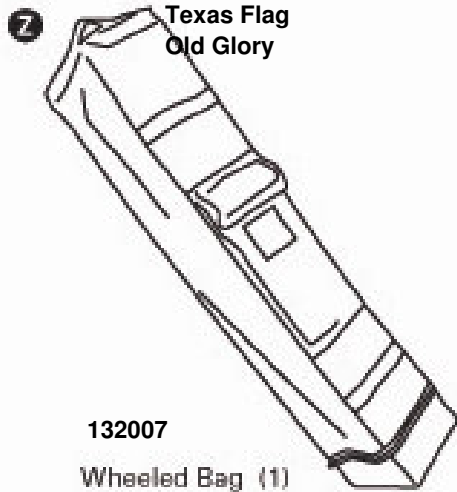

W64 Spare Parts Spec Sheet

Frame Only (White) 139626

W64 Spare Parts Spec Sheet

P'

Pull Pin Leg Extender (4)
Black 139651

Spring Button 138724

W64 Spare Parts Spec Sheet

Accessory:
Stakes 132459
Screen 132161

Y
Canopy Cover (1)
Midnight Blue 140140
Oregon Green 140144
Dessert 140148
Stone Green 140149
Red 131997
White 131999
Texas Flag
Old Glory

Z
132007
Wheeled Bag (1)

- A** Square Inner Leg 21 x 21 x 1000 mm White 139633

 (4)
- F** Oval Eaves Short 12 x 23 x 1157 mm White 138866

 (8)
- G** Oval Eaves Long 12 x 23 x 1172 mm White 140375

 (8)