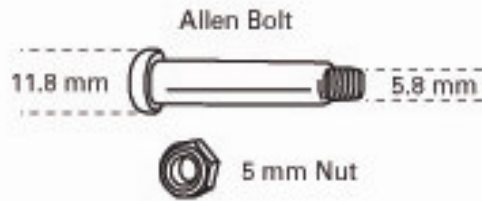

W64 Spare Parts Spec Sheet

Frame Only (White) 139626

W64 Spare Parts Spec Sheet

P'

Pull Pin Leg Extender (4)
Black 139651

Spring Button 138724

W64 Spare Parts Spec Sheet

Accessory:
Stakes 132459
Screen 132161

 (4)
- F** Oval Eaves Short 12 x 23 x 1157 mm White 138866

 (8)
- G** Oval Eaves Long 12 x 23 x 1172 mm White 140375

 (8)