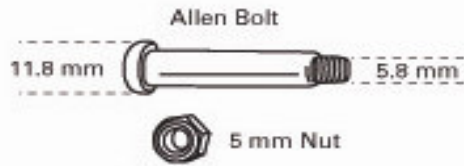

W100 Spare Parts Spec Sheet

A (28)
45 mm Bolt Kit
138949

B (16)
43 mm Bolt Kit
138951

C (12)
33 mm bolt kit
138954

D (20)
27 mm bolt kit
138955

E (4)
Philips Foot Bolt 43 mm
138717

P'
Pull Pin Leg Extender (4)
Black 139651

F (4)
Cap Screw 15 mm
138709

G (12)
Loop Pad Screw 8 mm
138715

H (44)
Bearing 138722

I (88)
Washer 138723

J (8)
Spring Button 138724

Bearing and
washer kit 138956

K
Center Junction (1)
Black 138725

L
Triangular Ceiling Joint (4)
Black 138739

M
Ceiling Joint (4)
Black 138742

N
Nylon Cap (4)
Black 138746

O
Slider (4)
Black 138752

P
Square Foot (4) Black 138762

Q
Hex Tube Cap (40)
White 138764

R
Round Tube Cap (16)
White 138768

S
Hex Tube Sleeve (12)
White 138772

T
Round Tube Sleeve (12)
White 138776

U
Tube Plug (64)
White 138780

V
Square Leg Sleeve (4)
White 138784

W
Loop Pad (4) 138790