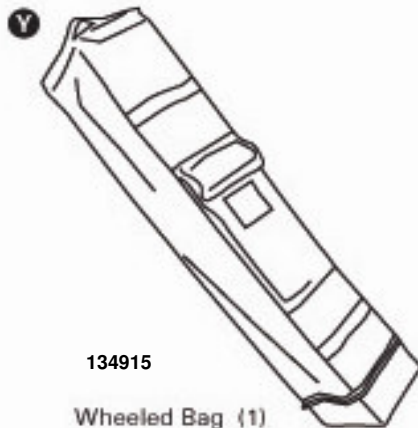

**O**   
Slider (4)  
Black 138752

**P**   
Square Foot (4) Black 138762

**Q**   
Hex Tube Cap (40)  
White 138764

**R**   
Round Tube Cap (16)  
White 138768

**S**   
Hex Tube Sleeve (12)  
White 138772

**T**   
Round Tube Sleeve (12)  
White 138776

**U**   
Tube Plug (64)  
White 138780

**V**   
Square Leg Sleeve (4)  
White 138784

**W**   
Loop Pad (4) 138790

# W100 Spare Parts Spec Sheet

Accessory:  
Stakes 132459

Canopy Cover (1)

- Midnight Blue 140142
- Oregon Green 140146
- White 140129
- Red 134123

134915

Wheeled Bag (1)

- Z** Square Inner Leg 21 x 21 x 1140 mm White 139635 (4)
- A'** Square Outer Leg 25 x 25 x 1170 mm White 139642 (4)
- B'** Oval Higher Ceiling 12 x 23 x 1085 mm White 138833 (4)
- C'** Oval Ceiling Support 12 x 23 x 599 mm White 138843 (4)
- D'** Oval Lower Ceiling 12 x 23 x 1105 mm White 138853 (4)
- E'** Oval Eaves 12 x 23 x 1000 mm White 138870 (24)