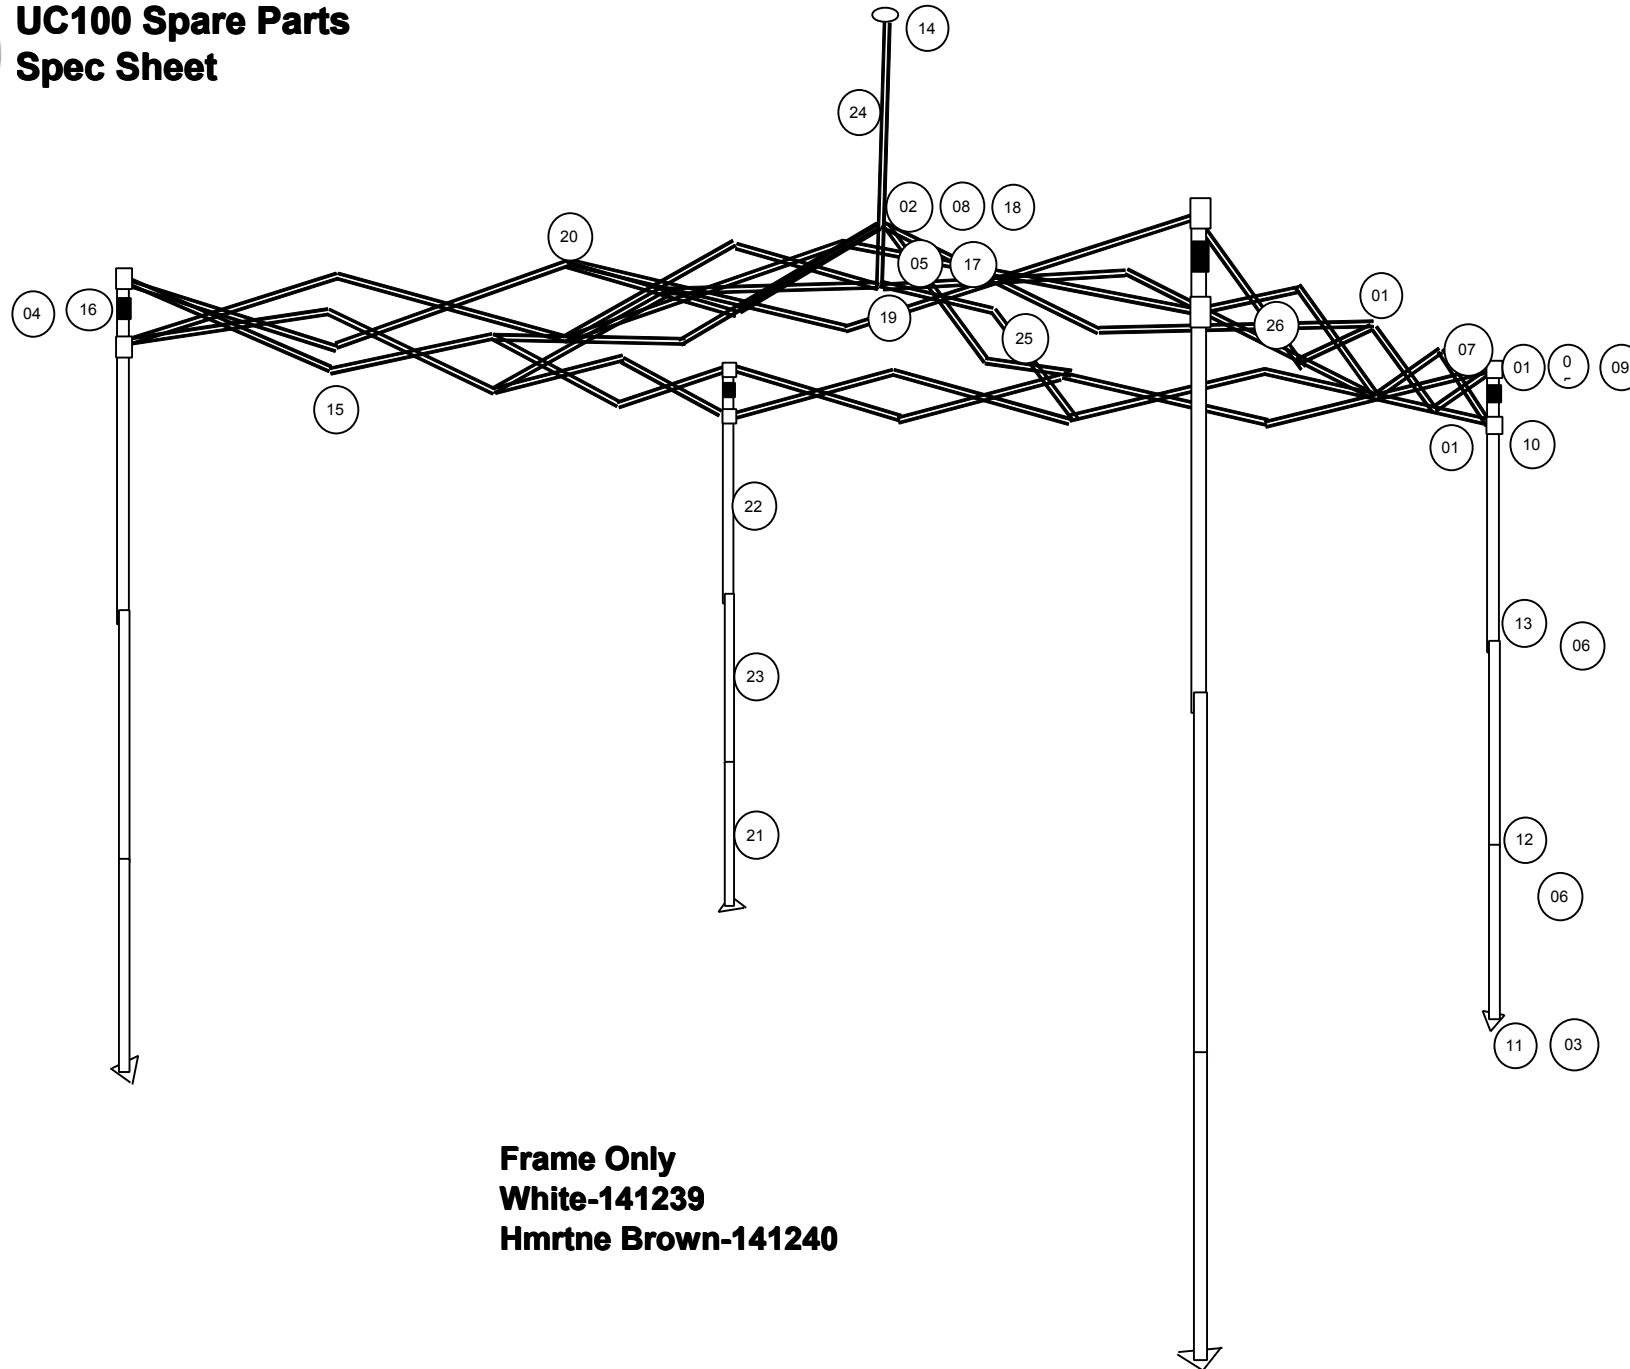

UC100 Spare Parts Spec Sheet

Frame Only
White-141239
Hmrtn Brown-141240

UC100 Spare Parts Spec Sheet

01

33 mm Bolt Kit (24)
138954

02

27 mm Bolt Kit (4)
138955

03

Phillips Foot Bolt (4)
138717

04

Loop Pad Screw (8)
138714

05

Bracket Screw (6)
138709

06

Spring Button (8)
138724

07

Square Foot (4)
Black 141256

12

Square leg Sleeve (middle) (4)
white 140614
brown 141258

13

Square leg Sleeve (outer) (4)
white 140092
brown 141257

14

Center Junction (1)
Black 138728
Brown 141254

15

- 26 **Oval Eaves Assembly 11 x 22 x 764 mm (8)** **white 141249**
Hmrtne Brown 141250