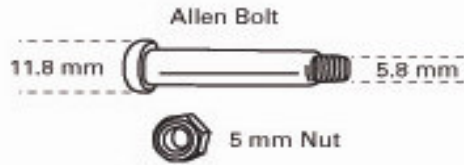

Trinidad Spare Parts Spec Sheet

Frame Only (Dark Brown) 138959

Trinidad Spare Parts Spec Sheet

A  (28)
45 mm Bolt Kit
138949

B  (16)
43 mm Bolt Kit
138951

C  (12)
33 mm bolt kit
138954

D  (20)
27 mm bolt kit
138955

E  (4)
Philips Foot Bolt 43 mm
138717

F  (4)
Cap Screw 15 mm
138709

G  (12)
Loop Pad Screw 8 mm
138715

H  (44)
Bearing 138722

I  (88)
Washer 138723

J  (8)
Spring Button 138724

Bearing and
washer kit 138956

K  (1)
Center Junction (1)
Black 138725

Oval Eaves Assembly 12 x 23 x 1000 mm; 9.5 x 17 x 500 mm Brass 140379

F' Oval Eaves 12 x 23 x 1000 mm Brass 138876 (24 on 2007 models)