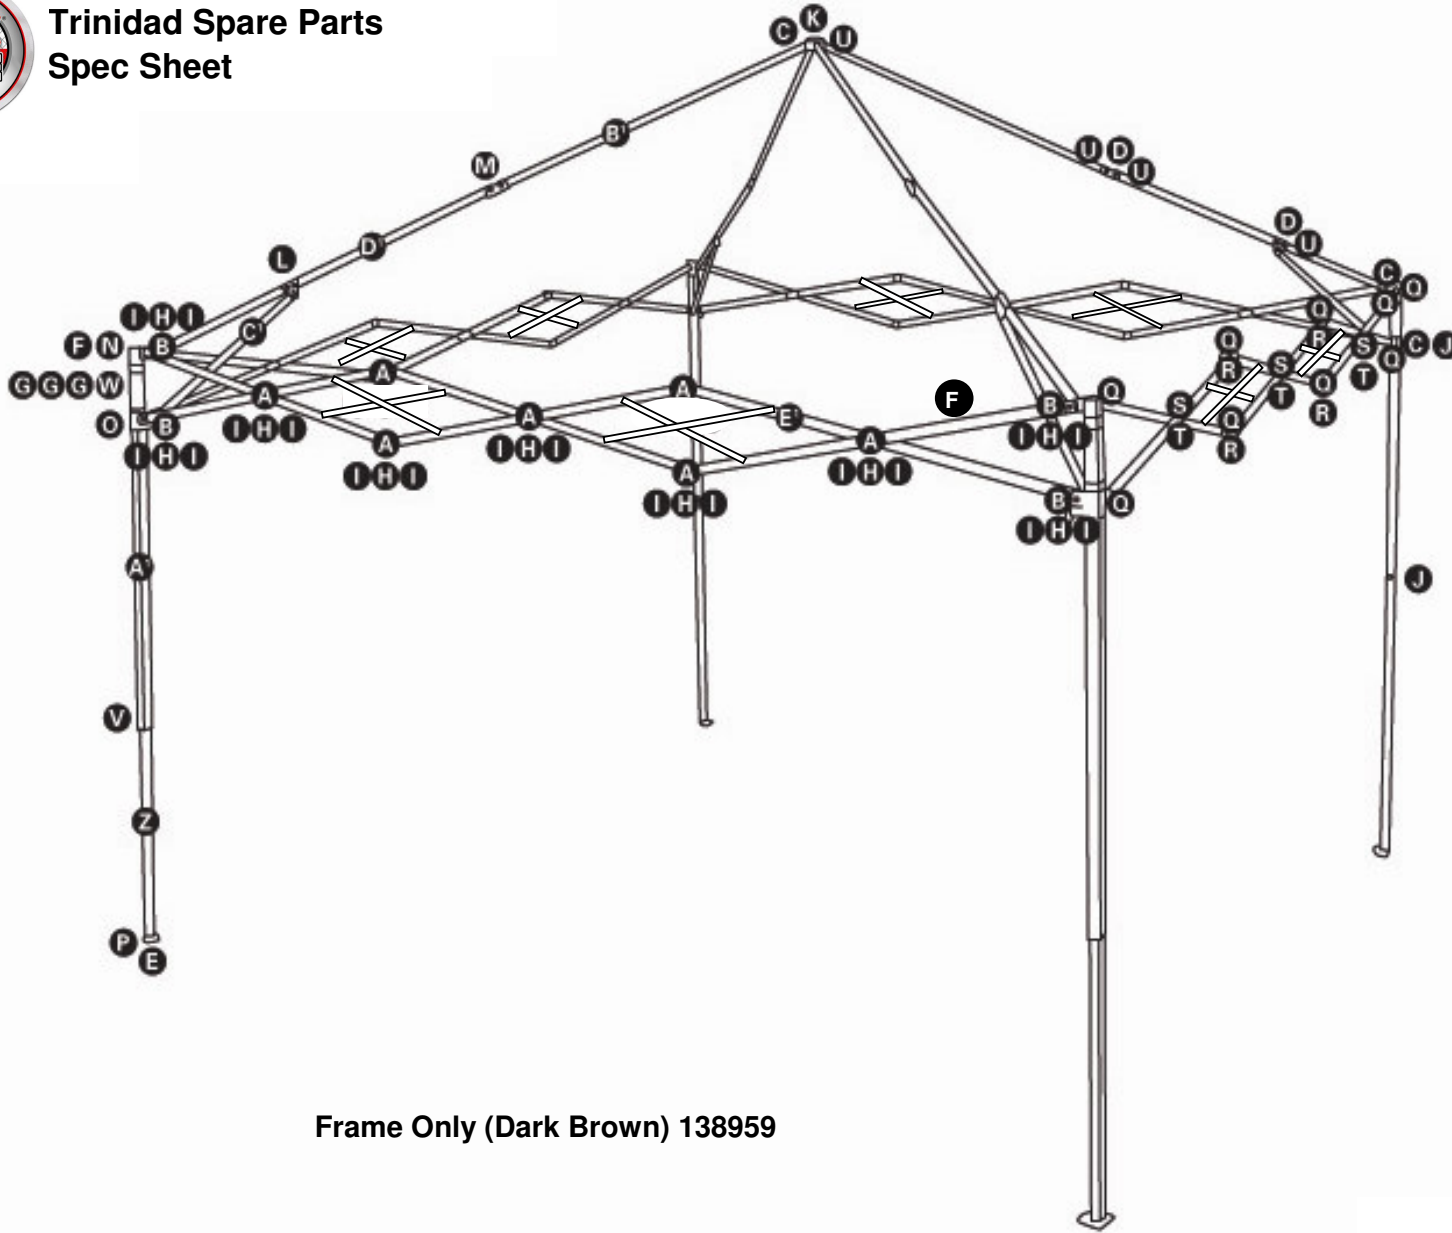

Trinidad Spare Parts Spec Sheet

Frame Only (Dark Brown) 138959

Trinidad Spare Parts Spec Sheet

A  (28)
45 mm Bolt Kit
138949

B  (16)
43 mm Bolt Kit
138951

C  (12)
33 mm bolt kit
138954

D  (20)
27 mm bolt kit
138955

E  (4)
Philips Foot Bolt 43 mm
138717

F  (4)
Cap Screw 15 mm
138709

G  (12)
Loop Pad Screw 8 mm
138715

H  (44)
Bearing 138722

I  (88)
Washer 138723

J  (8)
Spring Button 138724

Bearing and
washer kit 138956

K  (1)
Center Junction (1)
Black 138725

R  (16)
Round Tube Cap (16)
Brown 140278

S  (12)
Hex Tube Sleeve (12)
Brown 140279

T  (12)
Round Tube Sleeve (12)
Brown 140280

U  (64)
Tube Plug (64)
Brown 140281

V  (4)
Square Leg Sleeve (4)
Brown 140282

Oval Eaves Assembly 12 x 23 x 1000 mm; 9.5 x 17 x 500 mm Brass 140379

F' Oval Eaves 12 x 23 x 1000 mm Brass 138876 (24 on 2007 models)