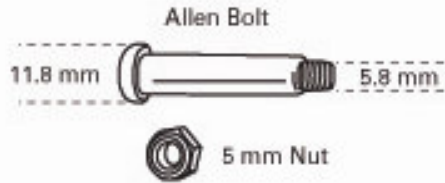

Tiki Spare Parts
Spec Sheet

Frame Only (Wood Finish)
138958

Tiki Spare Parts Spec Sheet

B  (24)
45 mm Bolt Kit
138949

C  (8)
43 mm bolt kit
138951

D  (12)
33 mm bolt kit
138954

E  (20)
27 mm bolt kit
138955

F  (4)
Cap Screw 15 mm
138709

G  (8)
Loop Pad Screw 10 mm
138713

H  (4)
Phillips Foot Bolt 43 mm
138717

I  (32)
Bearing 138722

J  (64)
Washer 138723

K  (8)
Spring Button 138724

Bearing and
washer kit
138956

L  (1)
Center Junction 138725

M  (4)
Triangular Ceiling Joint 138739

N  (4)
Ceiling Joint 138742

O  (4)
Nylon Cap 138746

P  (4)
Slider 138754

Q  (4) Black 138761

R  (32)
Hex Tube Cap 138767

S  (8)
Round Tube Cap 138771