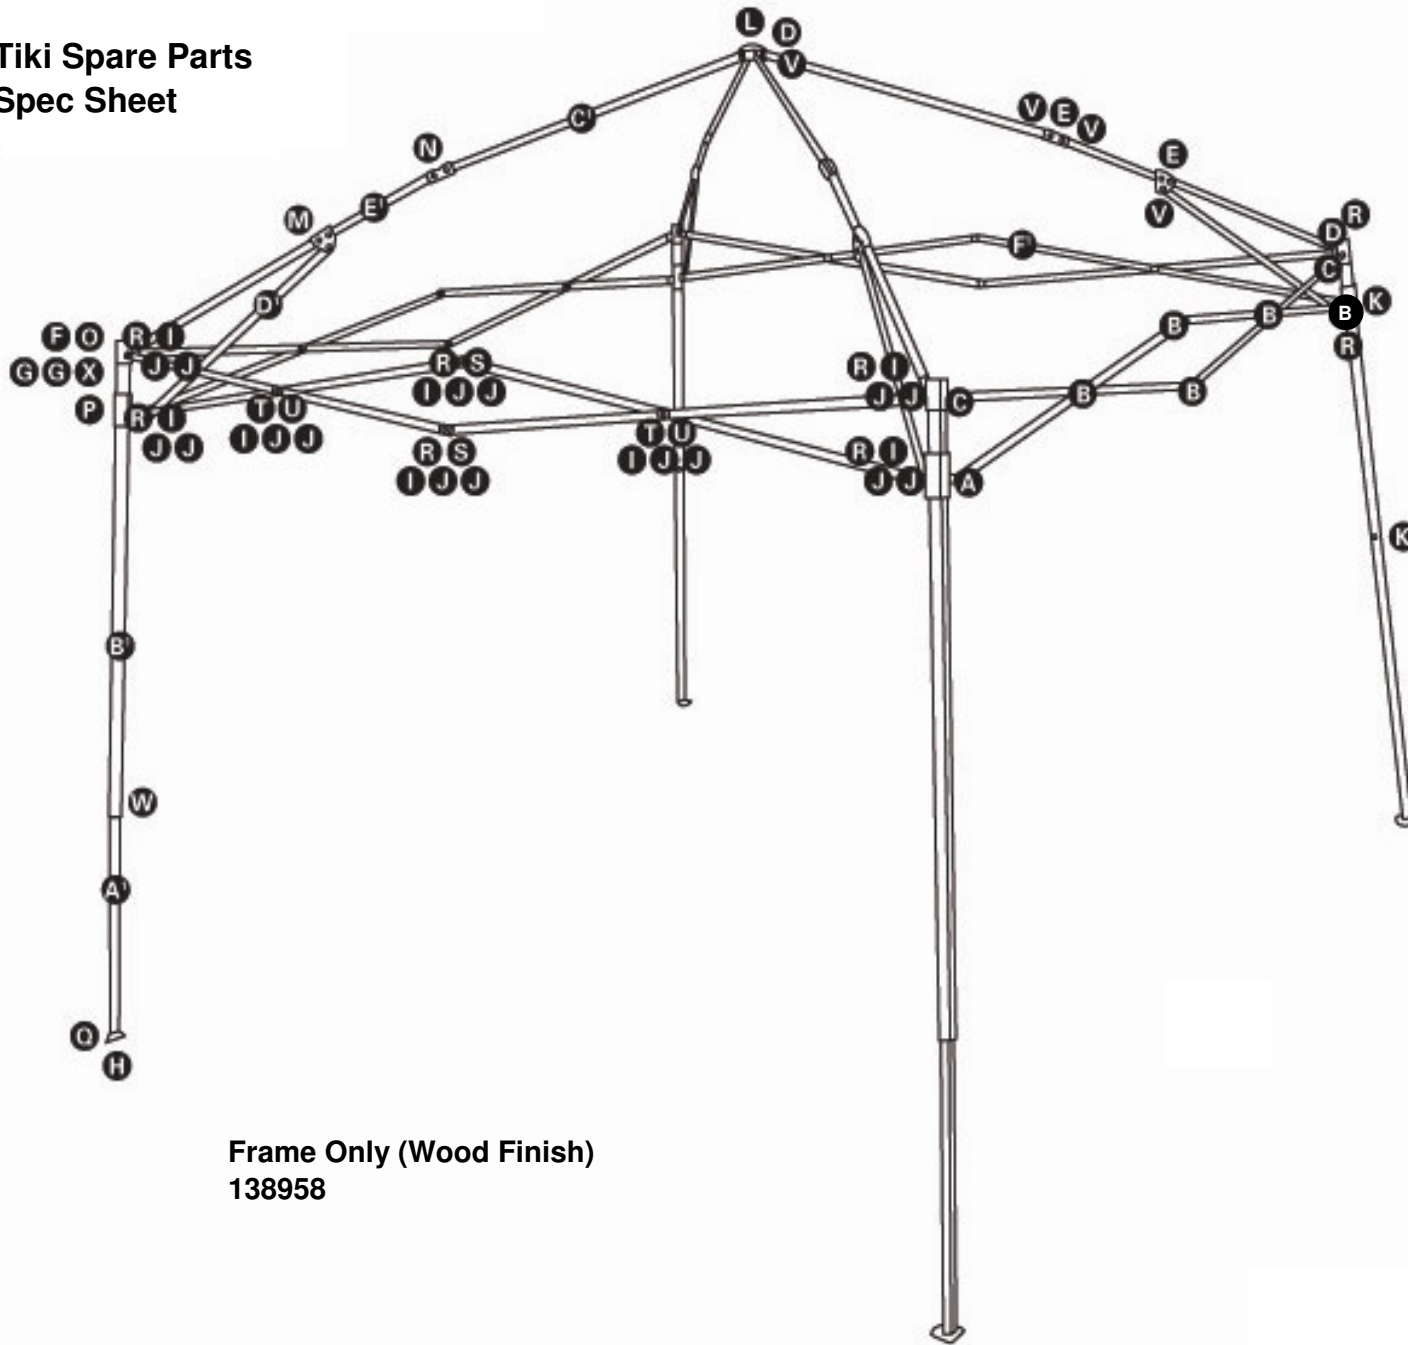

Tiki Spare Parts
Spec Sheet

Frame Only (Wood Finish)
138958

Tiki Spare Parts Spec Sheet

B  (24)
45 mm Bolt Kit
138949

C  (8)
43 mm bolt kit
138951

D  (12)
33 mm bolt kit
138954

E  (20)
27 mm bolt kit
138955

F  (4)
Cap Screw 15 mm
138709

G  (8)
Loop Pad Screw 10 mm
138713

H  (4)
Phillips Foot Bolt 43 mm
138717

I  (32)
Bearing 138722

J  (64)
Washer 138723

K  (8)
Spring Button 138724

Bearing and
washer kit
138956

L  (1)
Center Junction 138725

M  (4)
Triangular Ceiling Joint 138739

N  (4)
Ceiling Joint 138742

O  (4)
Nylon Cap 138746

P  (4)
Slider 138754

Q  (4) Black 138761

R  (32)
Hex Tube Cap 138767

S  (8)
Round Tube Cap 138771

T  (8)
Hex Tube Sleeve 138775

U  (8)
Round Tube Sleeve 138779

V  (48)
Tube Plug 138783

W  (4)
Square Leg Sleeve 138788

X  (4) 138789

Tiki Spare Parts Spec Sheet

Accessory:
Stakes 132459

Canopy Cover (1)
138968