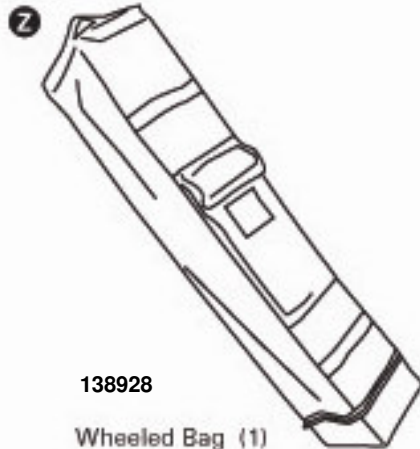

L  (1)
Center Junction 138725

M  (4)
Triangular Ceiling Joint 138739

N  (4)
Ceiling Joint 138742

O  (4)
Nylon Cap 138746

P  (4)
Slider 138754

Q  (4) Black 138761

R  (32)
Hex Tube Cap 138767

S  (8)
Round Tube Cap 138771

T  (8)
Hex Tube Sleeve 138775

U  (8)
Round Tube Sleeve 138779

V  (48)
Tube Plug 138783

W  (4)
Square Leg Sleeve 138788

X  (4) 138789

Tiki Spare Parts Spec Sheet

Accessory:
Stakes 132459

Canopy Cover (1)
138968

138928
Wheeled Bag (1)

- A)** Square Inner Leg 21 x 21 x 1030 mm Wood Finish 138809

 (4)
- B)** Square Outer Leg 25 x 25 x 1220 mm Wood Finish 138827

 (4)
- C)** Oval Higher Ceiling 12 x 23 x 835 mm Wood Finish 138837