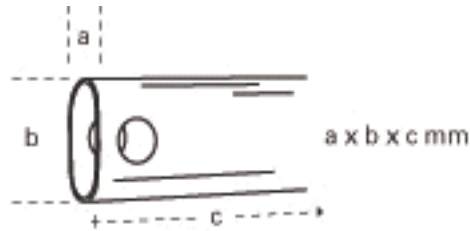

M (4)
Ceiling Joint (4)
Black 138742

N (4)
Nylon Cap (4)
Black 138747

O (4)
Slider (4)
Black 138753

P (4) Black 138763

Q (40)
Hex Tube Cap (40)
White 138764

R (16)
Round Tube Cap (16)
White 138768

S (12)
Hex Tube Sleeve (12)
White 138772

T (12)
Round Tube Sleeve (12)
White 138776

U (64)
Tube Plug (64)
White 138780

V (4)
Square Leg Sleeve (4)
White 138785

W (4)
Loop Pad (4)
138791

SX10b Spare Parts Spec Sheet

Accessories: Stakes 132459

X

Canopy Cover (1)

- B 136648
- W 136647
- G 138972
- R 136601

Y

Wheeled Bag (1)
132095

- | | | | | |
|----------|----------------------|---------------------|--|---|
| Z | Square Inner Leg | 25x 25 x 1140 mm | white 138807 - non welded White 140392 - welded |  (4) |
| A | Square Outer Leg | 30 x 30 x 1175 mm | white 138825 - non welded |  (4) |
| B | Oval Higher Ceiling | 12 x 23 : x 1086 mm | White 138833 |  (4) |
| C | Oval Ceiling Support | 12 x 23 : x 600 mm | White 138846 |  (4) |
| D | Oval Lower Ceiling | 12 x 23 x 1108 mm | White 138856 |  (4) |
| E | Oval Eaves | 12 x 23 : x 1000 mm | White 138870 |  (24) |