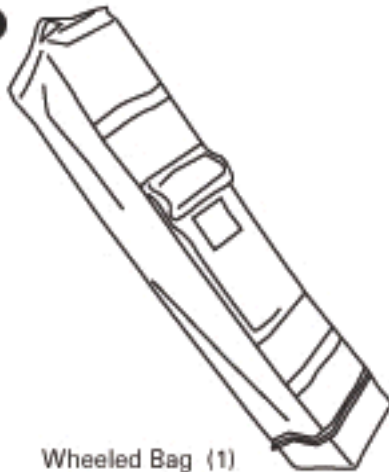

M (4)
Ceiling Joint (4)
Black 138742

N (4)
Nylon Cap (4)
Black 138747

O (4)
Slider (4)
Black 138753

P (4) Black 138763

Q (40)
Hex Tube Cap (40)
White 138764

R (16)
Round Tube Cap (16)
White 138768

S (12)
Hex Tube Sleeve (12)
White 138772

T (12)
Round Tube Sleeve (12)
White 138776

U (64)
Tube Plug (64)
White 138780

V (4)
Square Leg Sleeve (4)
White 138785

W (4)
Loop Pad (4)
138791

SX10b Spare Parts Spec Sheet

Accessories: Stakes 132459

X

Canopy Cover (1)

- B 136648
- W 136647
- G 138972
- R 136601

Y

Wheeled Bag (1)
132095

- | | | | | |
|----------|----------------------|---------------------|--|---|
| Z | Square Inner Leg | 25x 25 x 1140 mm | white 138807 - non welded White 140392 - welded |  (4) |
| A | Square Outer Leg | 30 x 30 x 1175 mm | white 138825 - non welded |  (4) |
| B | Oval Higher Ceiling | 12 x 23 : x 1086 mm | White 138833 |  (4) |
| C | Oval Ceiling Support | 12 x 23 : x 600 mm | White 138846 |  (4) |
| D | Oval Lower Ceiling | 12 x 23 x 1108 mm | White 138856 |  (4) |
| E | Oval Eaves | 12 x 23 : x 1000 mm | White 138870 |  (24) |