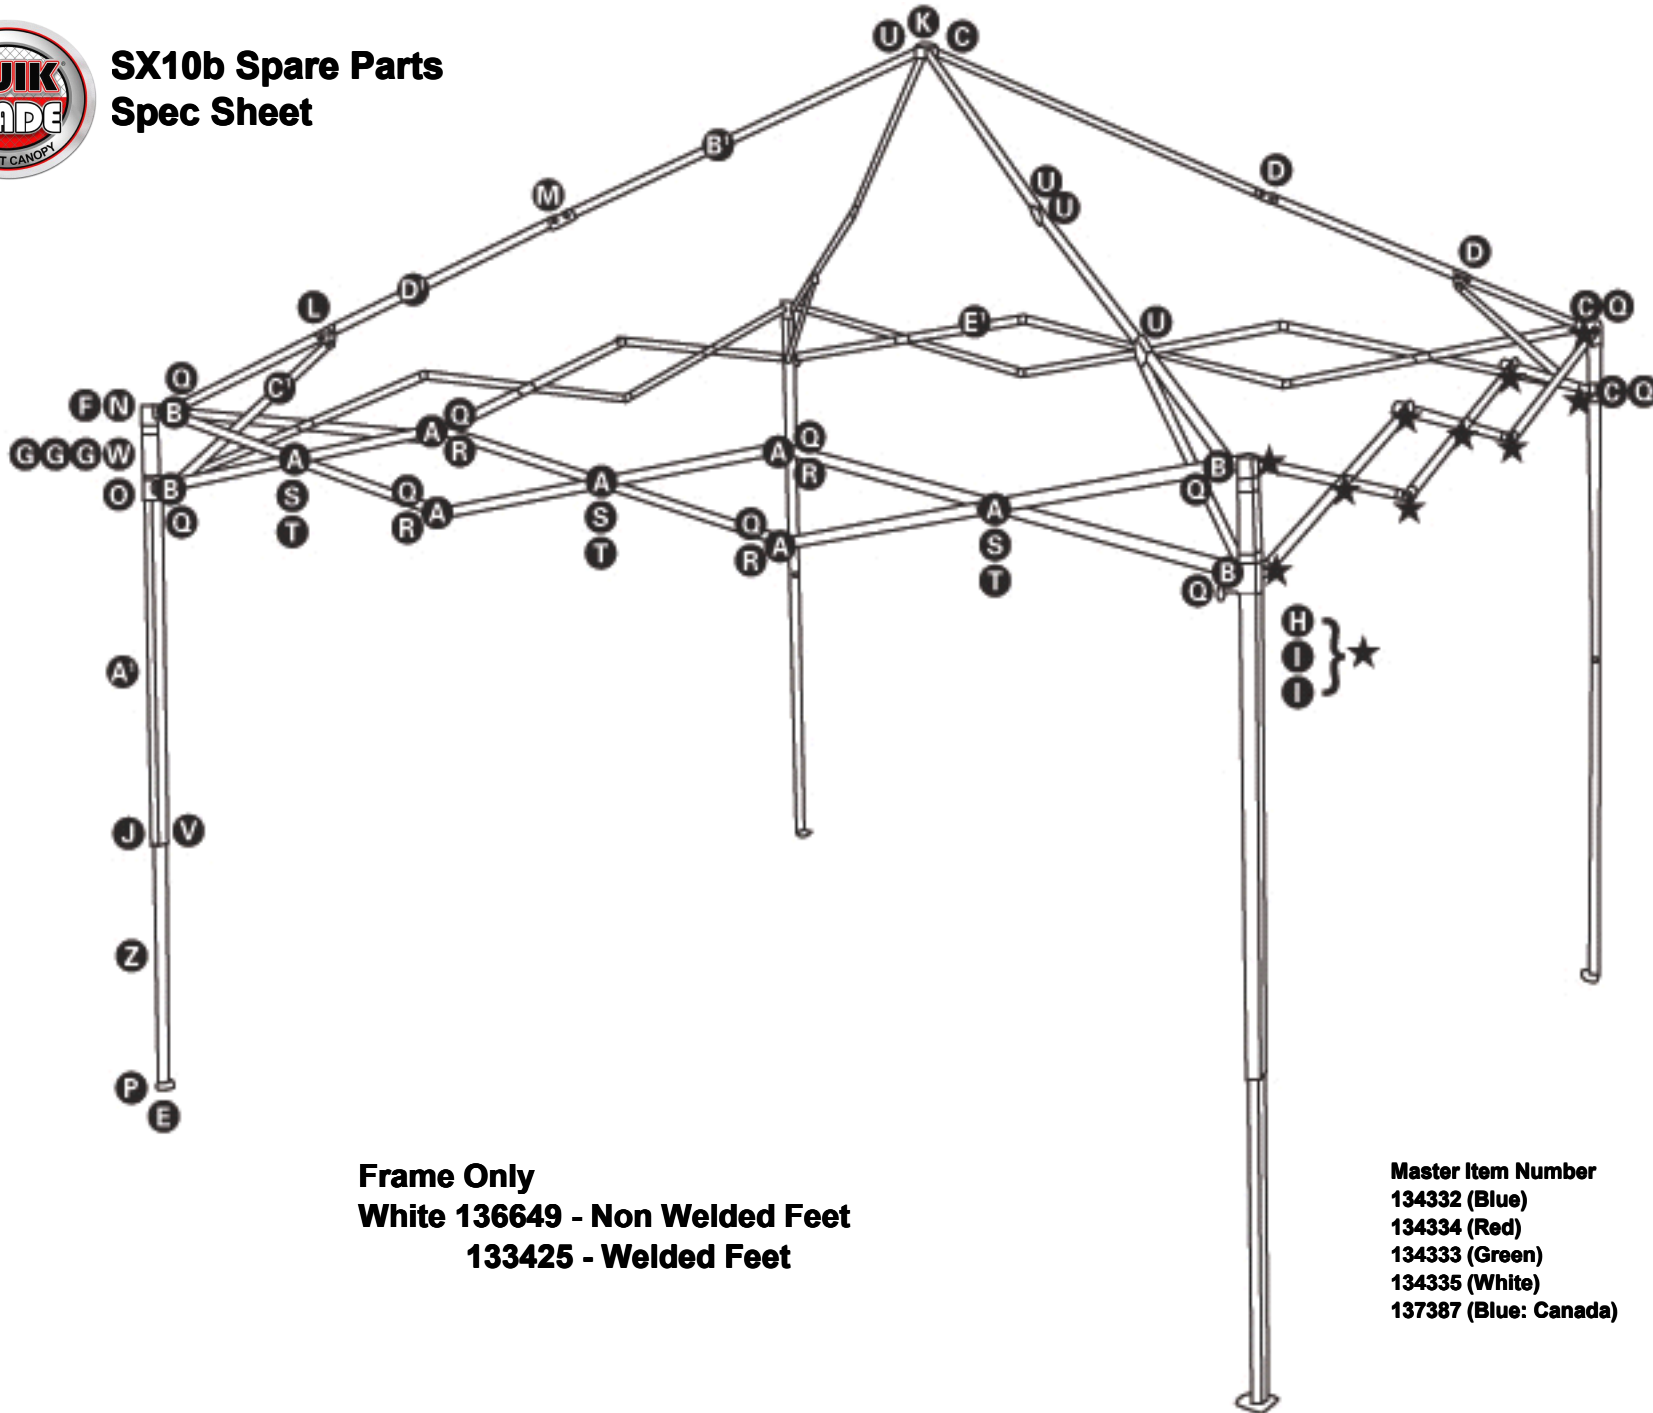

SX10b Spare Parts Spec Sheet

Frame Only
White 136649 - Non Welded Feet
133425 - Welded Feet

Master Item Number
134332 (Blue)
134334 (Red)
134333 (Green)
134335 (White)
137387 (Blue: Canada)

SX10b Spare Parts Spec Sheet

Allen Bolt

5 mm Nut 138694

A (28)
45 mm bolt kit
138949

B (16)
43 mm bolt kit
138951

C (12)
33 mm bolt kit
138954

D (20)
27 mm bolt kit
138955

E (4)
Philips Foot Bolt 43 mm
138717

F (4)
Cap Screw 15 mm
138709

G (12)
Loop Pad Screw 10 mm
138714

H (44)
Bearing 138722

Bearing and Washer kit
138956

I (88)
Washer 138723

J (4)
Spring Button
138724

K (1)
Center Junction (1)
Black 138725

L (4)
Triangular Ceiling Joint (4)
Black 138739

T (12)
Round Tube Sleeve (12)
White 138776

U (64)
Tube Plug (64)
White 138780

V (4)
Square Leg Sleeve (4)
White 138785

W (4)
Loop Pad (4)
138791

SX10b Spare Parts Spec Sheet

Accessories: Stakes 132459

X

Canopy Cover (1)