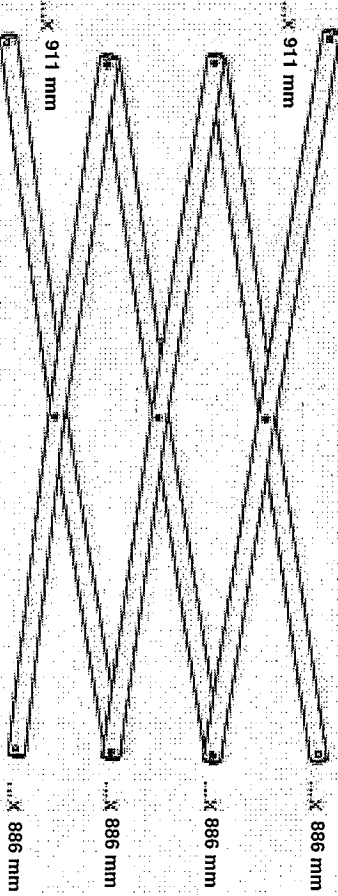

# ST81 Spare Parts Spec Sheet

Frame Only  
Beige 138964  
10C Grey 141104

# ST81 Spare Parts Spec Sheet

Allen Bolt

5 mm Nut  
138694

27 mm Bolt Kit 138708

Cap Screw 13 mm  
138711

Loop Pad Screw 7 mm  
138714

Table Plug (12)  
138780

Square Leg Sleeve (14)  
10C grey 140089

Wheeled Bag (1) Wheeled 138919  
Carry Bag

Accessories  
Screen Panel 135567

Square Outer Leg (4) 25 x 25 x 1220 mm  
Beige 138816  
10C grey 141105

Square Inner Leg (4) 21 x 21 x 1030 mm  
Beige 138798  
10C grey 141106

Ceiling Assembly (4) 11 x 22 mm  
Beige 138862  
10C grey 141107

Oval Edge Assembly (4) 11 x 22 mm  
Beige 138880  
10C grey 141108

911 mm  
886 mm  
886 mm  
886 mm

Nylon Cap (4)  
Black 138750  
Washer (28)  
138723