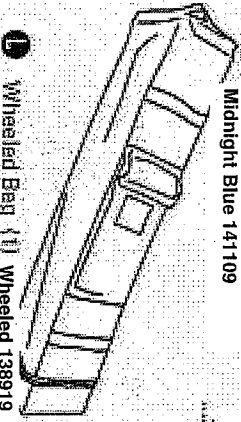

# ST81 Spare Parts Spec Sheet

Allen Bolt

5 mm Nut  
138694

27 mm Bolt Kit 138708

Cap Screw 13 mm  
138711

Loop Pad Screw 7 mm  
138714

Table Plug (12)  
138780

Square Leg Sleeve (14)  
10C grey 140089

Spring Burton  
138724

Corner Junction (1)  
black 138730

Top Leg Bracket (4)  
black 138736

Slider (4) black 138758

Loop Pad (4)  
138789

Canopy Cover (1)  
300U Blue 138984  
Green 138985  
Midnight Blue 141109

Wheeled Bag (1) Wheeled 138919  
Carry Bag

Accessories  
Screen Panel 135567

Square Outer Leg (4) 25 x 25 x 1220 mm  
Beige 138816  
10C grey 141105

Square Inner Leg (4) 21 x 21 x 1030 mm  
Beige 138798  
10C grey 141106

Ceiling Assembly (4) 11 x 22 mm  
Beige 138862  
10C grey 141107

Oval Edge Assembly (4) 11 x 22 mm  
Beige 138880  
10C grey 141108

911 mm  
886 mm  
886 mm  
886 mm

Nylon Cap (4)  
Black 138750  
Washer (28)  
138723