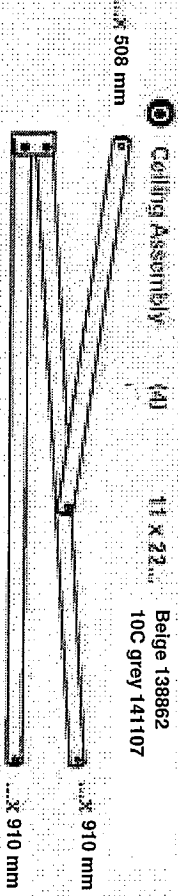

# ST81 Spare Parts Spec Sheet

Frame Only  
Beige 138964  
10C Grey 141104

# ST81 Spare Parts Spec Sheet

Allen Bolt

5 mm Nut  
138694

27 mm Bolt Kit 138708

Cap Screw 13 mm  
138711

Loop Pad Screw 7 mm  
138714

Table Plug (12)  
138780

Square Leg Sleeve (14)  
10C grey 140089

Wheeled Bag (1) Wheeled 138919  
Carry Bag

Accessories  
Screen Panel 135567

Square Outer Leg (4) 25 x 25 x 1220 mm  
Beige 138816  
10C grey 141105

Square Inner Leg (4) 21 x 21 x 1030 mm  
Beige 138798  
10C grey 141106

Ceiling Assembly (4) 11 x 22 mm  
Beige 138862  
10C grey 141107

Oval Edge Assembly (4) 11 x 22 mm  
Beige 138880  
10C grey 141108

911 mm  
886 mm  
886 mm  
886 mm

Nylon Cap (4)  
Black 138750  
Washer (28)  
138723