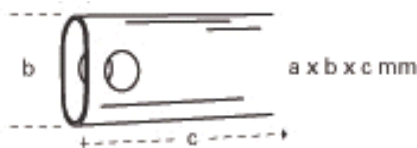

M Square Outer Leg (4) 25 x 25 x 1220 mm Beige 138816