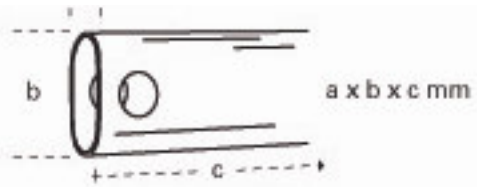

(4) 25 x 25 x 1220 mm Beige 138816

ST100 Spare Parts Spec Sheet

Accessories
Screen Panel 135568