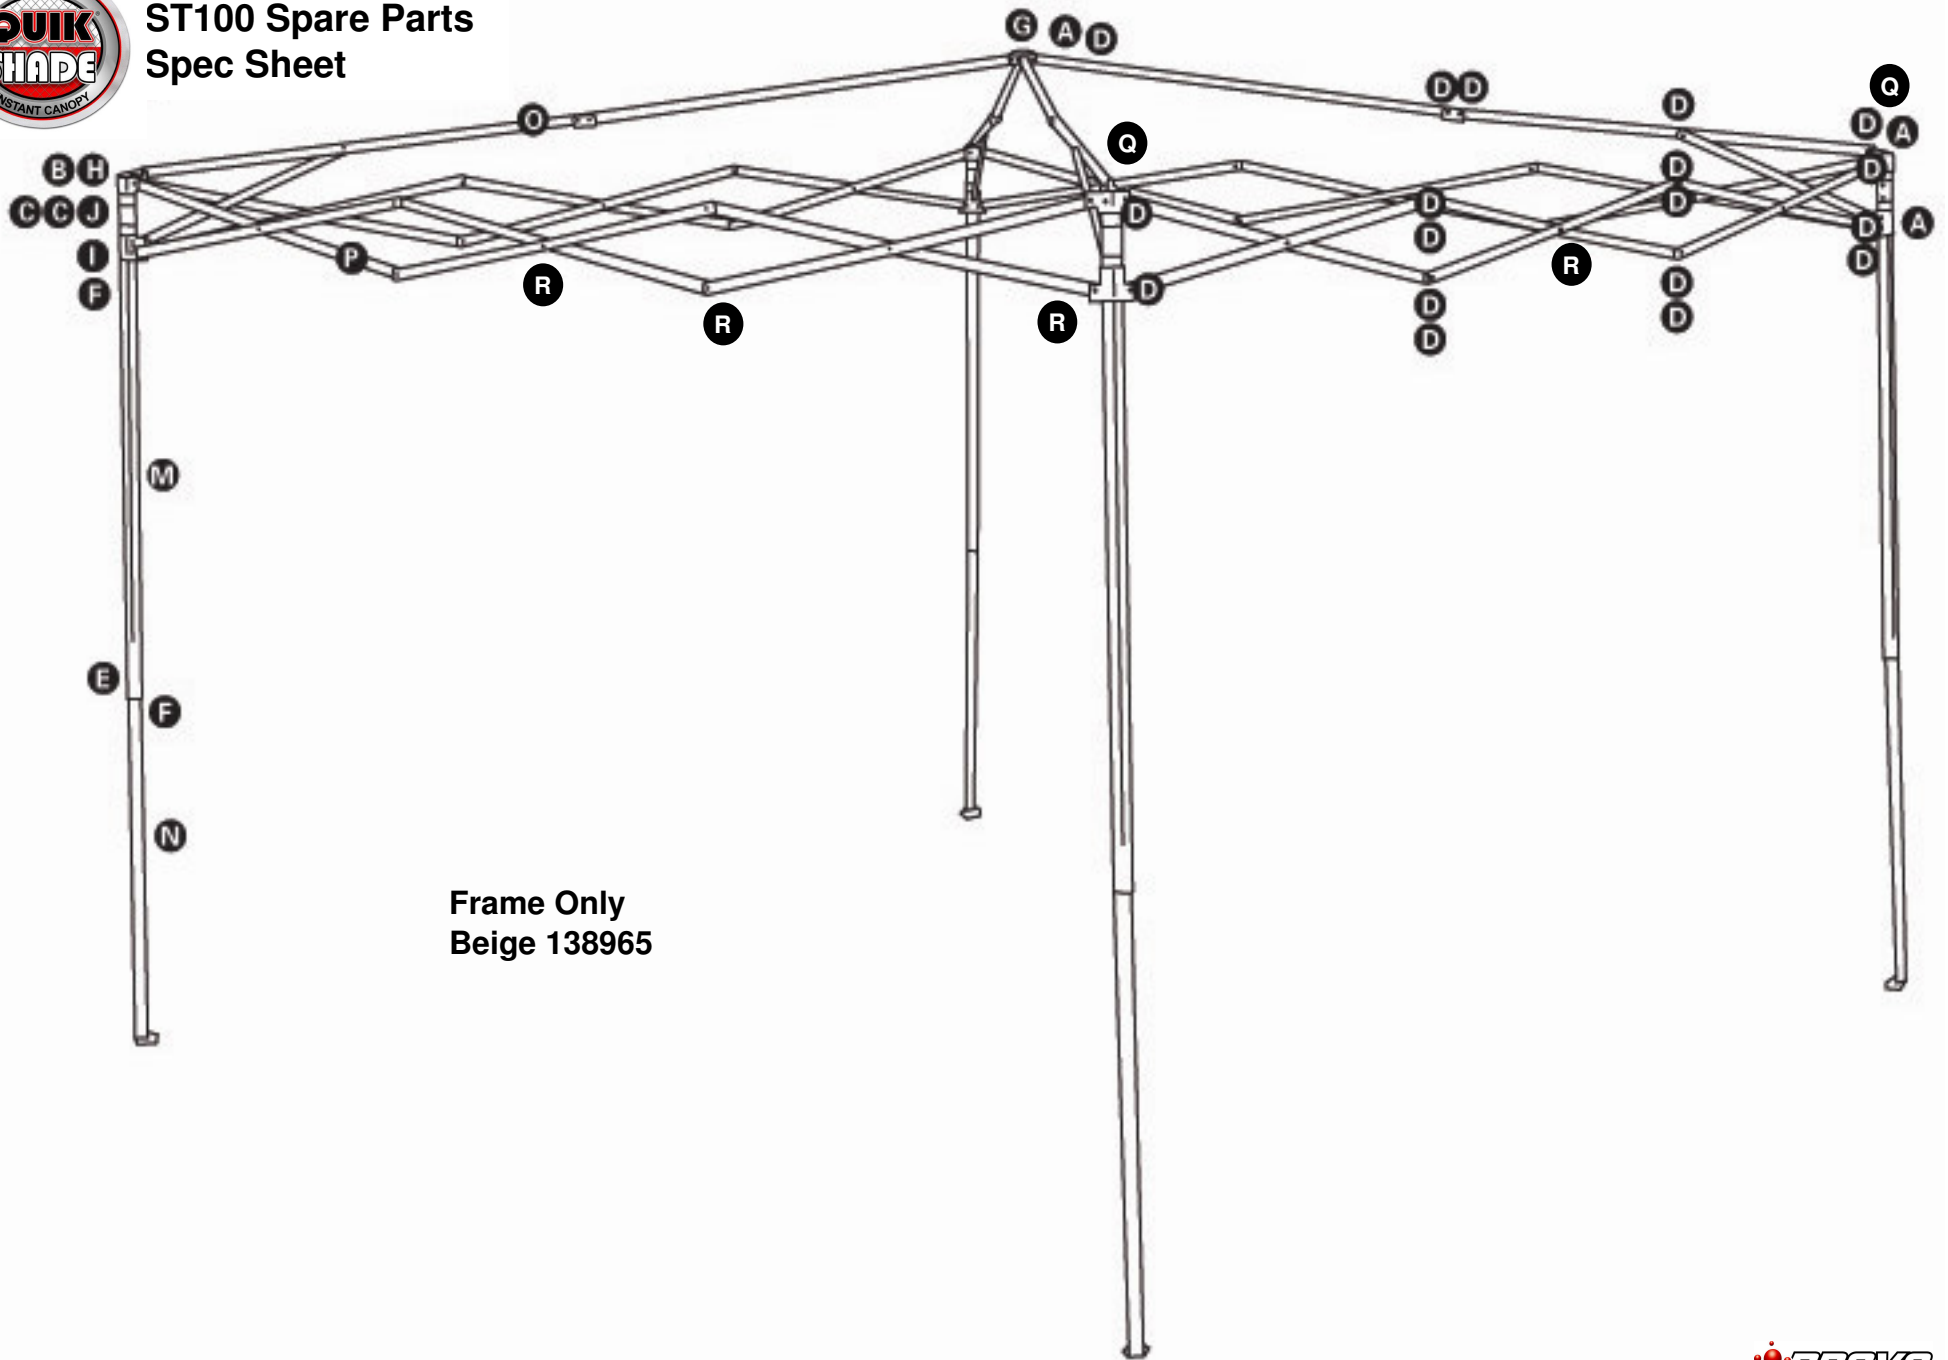

# ST100 Spare Parts Spec Sheet

Frame Only  
Beige 138965

# ST100 Spare Parts Spec Sheet

Accessories  
Screen Panel 135568

Allen Bolt

5 mm Nut  
138694

(28)  
27 mm Bolt Kit 138708

(4)  
Cap Screw 13 mm  
138711

(8)  
Loop Pad Screw 7 mm  
138714

(72)  
Tube Plug  
138780

(4)  
Square Leg Sleeve  
138784

(8)  
Spring Button  
138724

(1)  
Center Junction  
138730

(4)  
Top Leg Bracket  
138736

(4)  
Slider  
138758

(4)  
Loop Pad  
138789

(1)  
Canopy Cover  
Blue 138986  
Green 138987

(28)  
Washer  
138723