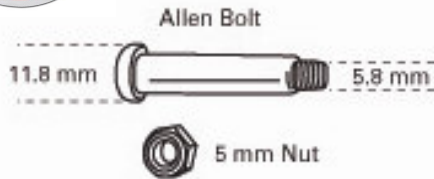

Mykonos Spare Parts Spec Sheet

Frame Only
Blue 138960

Mykonos Spare Parts Spec Sheet

A  (28)
45 mm Bolt Kit
138949

B  (16)
43 mm Bolt Kit
138951

C  (12)
33 mm Bolt Kit
138954

D  (20)
27 mm Bolt Kit
138955

E  (4)
Philips Foot Bolt 43 mm
138717

F  (4)
Cap Screw 15 mm
138709

G  (12)
Loop Pad Screw 8 mm
138715

H  138722
Bearing (44) **Bearing and
washer kit 138956**

I  138723
Washer (88)

J  (8)
Spring Button 138724

K 
Center Junction (1)
Black 138725