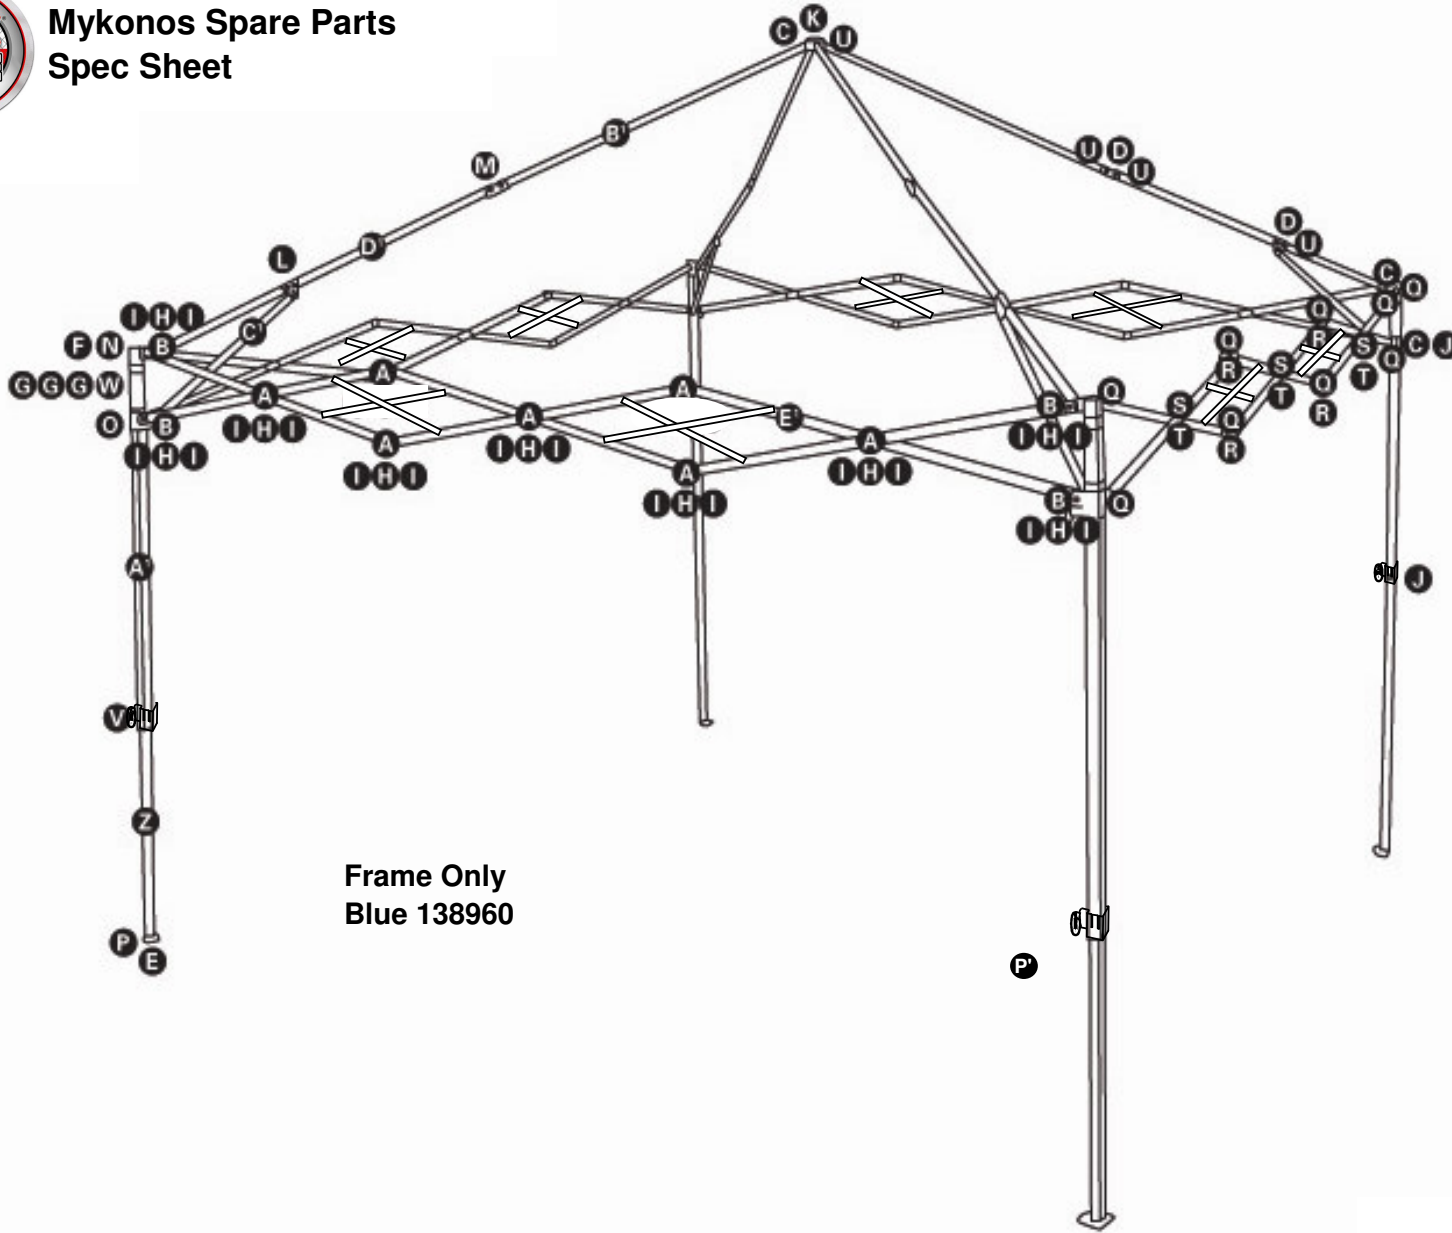

Mykonos Spare Parts Spec Sheet

Frame Only
Blue 138960

Mykonos Spare Parts Spec Sheet

A  (28)
45 mm Bolt Kit
138949

B  (16)
43 mm Bolt Kit
138951

C  (12)
33 mm Bolt Kit
138954

D  (20)
27 mm Bolt Kit
138955

E  (4)
Philips Foot Bolt 43 mm
138717

F  (4)
Cap Screw 15 mm
138709

G  (12)
Loop Pad Screw 8 mm
138715

H  138722
Bearing (44) **Bearing and
washer kit 138956**

I  138723
Washer (88)

J  (8)
Spring Button 138724

K 
Center Junction (1)
Black 138725

S 
Hex Tube Sleeve (12)
138775

T 
Round Tube Sleeve (12)
138779

U 
Tube Plug (64)
138783

V  138788
Square Leg Sleeve (4)

W 
Loop Pad (4)
138790

Mykonos Spare Parts Spec Sheet

Accessory:
Stakes 132459
Wall 139104

X

Canopy Cover (1)
138970

Y

Wheeled Bag (1)
138926

- Z** Square Inner Leg 21 x 21 x 1140 mm 138811

 (4)
- A** Square Outer Leg 25 x 25 x 1172 mm 138829

 (4)
- B** Oval Higher Ceiling 12 x 23 x 1086 mm 138839