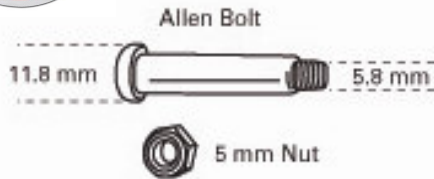

Mykonos Changing Room Spare Parts Spec Sheet

A (28)
45 mm Bolt Kit
138949

B (16)
43 mm Bolt Kit
138951

C (12)
33 mm Bolt Kit
138954

D (20)
27 mm Bolt Kit
138955

E (4)
Philips Foot Bolt 43 mm
138717

F (4)
Cap Screw 15 mm
138709

G (12)
Loop Pad Screw 8 mm
138715

H 138722
Bearing (44) **Bearing and washer kit 138956**

I 138723
Washer (88)

J (8)
Spring Button 138724

K (1)
Center Junction (1)
Black 138725

L (4)
Triangular Ceiling Joint (4)
Black 138739

M (4)
Ceiling Joint (4)
Black 138742

N (4)
Nylon Cap (4)
Black 138746

O (4)
Slider (4)
Black 138752

P (4)
Square Foot (4)
Black 138762

Q (40)
Hex Tube Cap (40)
138764

R (16)
Round Tube Cap (16)
138768

S (12)
Hex Tube Sleeve (12)
138772