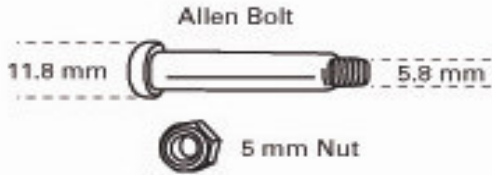

Modena Spare Parts Spec Sheet

Frame Only (Olive) 140056

Modena Spare Parts Spec Sheet

Bearing and washer kit 138956

Modena Spare Parts Spec Sheet

Accessory:
Stakes 132459
Side Wall & Screen 140169

Canopy Cover (1)
Dark Olive 140162

140168
Wheeled Bag (1)

- Z** Square Inner Leg 21 x 21 x 1140 mm Olive 140099 (4)
- A** Square Outer Leg 25 x 25 x 1172 mm Olive 140106 (4)
- B** Oval Higher Ceiling 12 x 23 x 1086 mm Olive 140109 (4)
- C** Oval Ceiling Support 12 x 23 x 600 mm Olive 140117 (4)
- D** Oval Lower Ceiling 12 x 23 x 1108 mm Olive 140125 (4)
- E** Oval Eaves Assembly 12 x 23 x 1000 mm; 9.5 x 17 x 500 mm Olive 140138 (4)