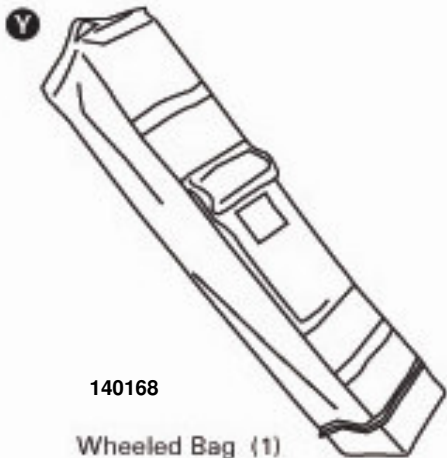

Modena Spare Parts Spec Sheet

Frame Only (Olive) 140056

Modena Spare Parts Spec Sheet

Bearing and washer kit 138956

Modena Spare Parts Spec Sheet

Accessory:
Stakes 132459
Side Wall & Screen 140169

Canopy Cover (1)
Dark Olive 140162

140168
Wheeled Bag (1)

- Z** Square Inner Leg 21 x 21 x 1140 mm Olive 140099 (4)
- A** Square Outer Leg 25 x 25 x 1172 mm Olive 140106 (4)
- B** Oval Higher Ceiling 12 x 23 x 1086 mm Olive 140109 (4)
- C** Oval Ceiling Support 12 x 23 x 600 mm Olive 140117 (4)
- D** Oval Lower Ceiling 12 x 23 x 1108 mm Olive 140125 (4)
- E** Oval Eaves Assembly 12 x 23 x 1000 mm; 9.5 x 17 x 500 mm Olive 140138 (4)