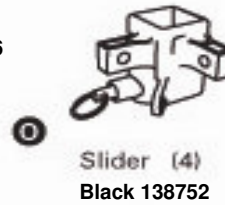

Modena Spare Parts Spec Sheet

Frame Only (Olive) 140056

Modena Spare Parts Spec Sheet

Bearing and washer kit 138956

Modena Spare Parts Spec Sheet

Accessory:
Stakes 132459
Side Wall & Screen 140169

Canopy Cover (1)
Dark Olive 140162

140168
Wheeled Bag (1)

- Z** Square Inner Leg 21 x 21 x 1140 mm Olive 140099 (4)
- A** Square Outer Leg 25 x 25 x 1172 mm Olive 140106 (4)
- B** Oval Higher Ceiling 12 x 23 x 1086 mm Olive 140109 (4)
- C** Oval Ceiling Support 12 x 23 x 600 mm Olive 140117 (4)
- D** Oval Lower Ceiling 12 x 23 x 1108 mm Olive 140125 (4)
- E** Oval Eaves Assembly 12 x 23 x 1000 mm; 9.5 x 17 x 500 mm Olive 140138 (4)