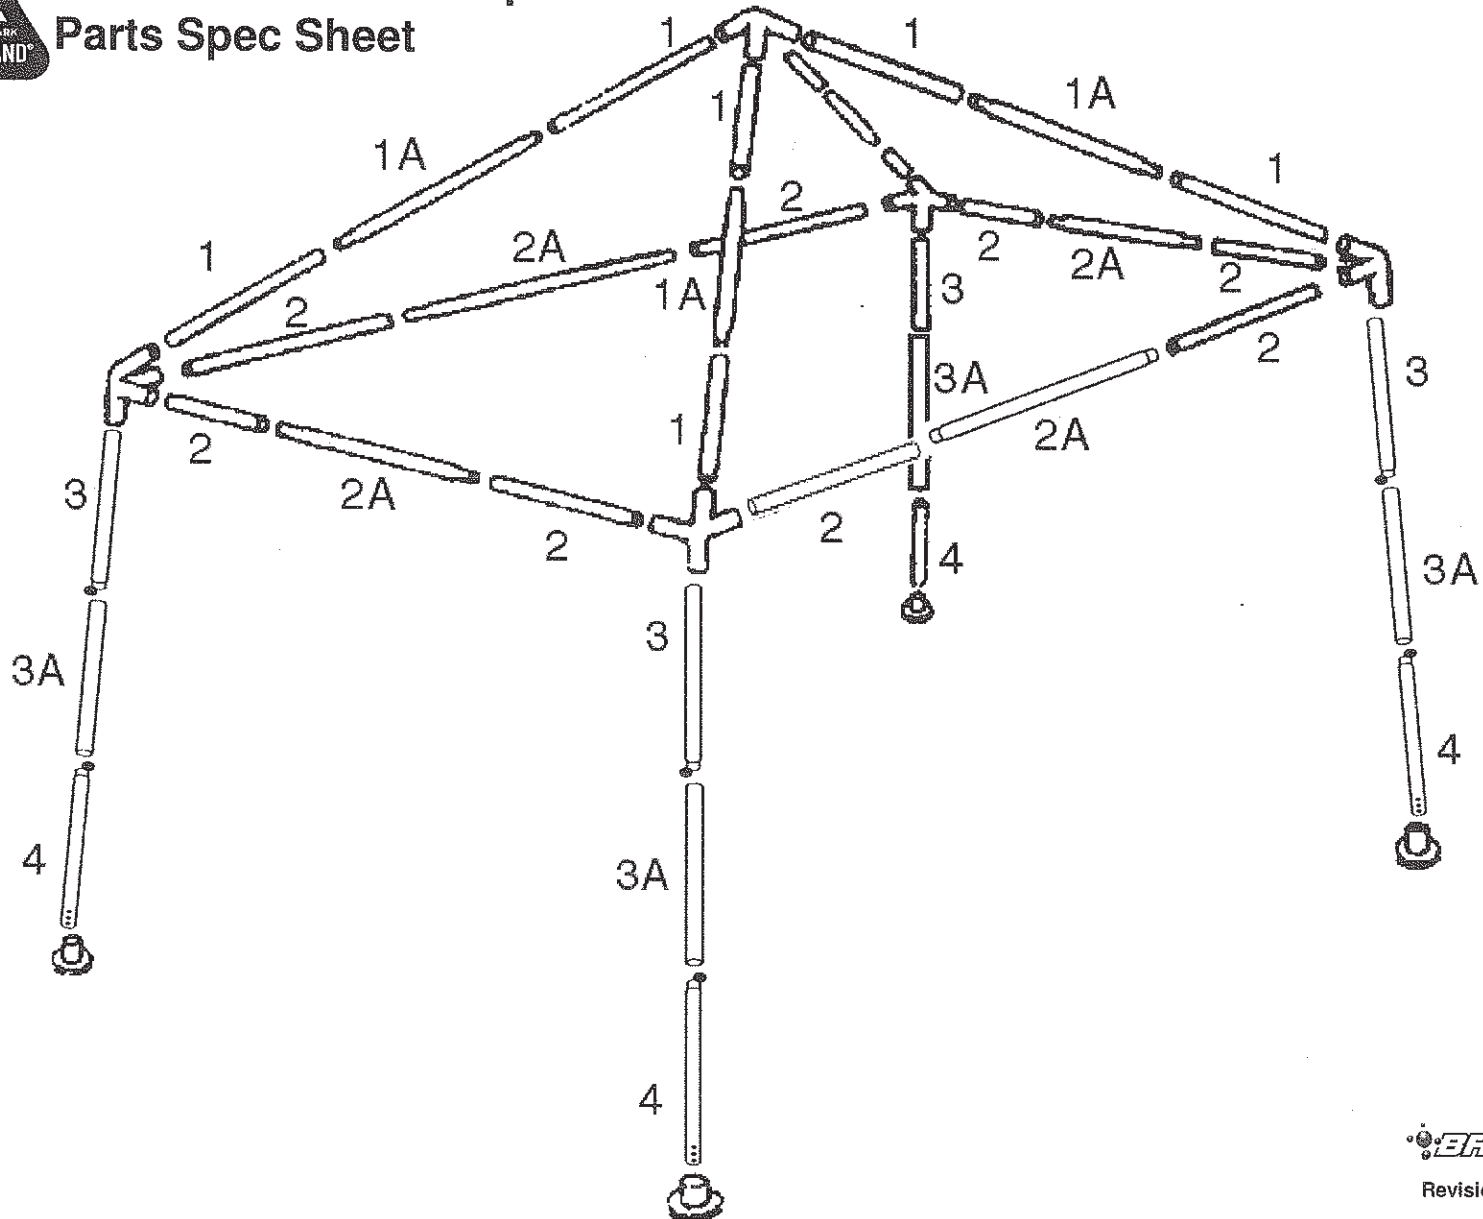

TGT Greatland 10.5 Spare Parts Spec Sheet

Revision: 11/27/08

TGT Greatland 10.5 Spare Parts Spec Sheet

1

Upper/Lower Ceiling ϕ 18 x 600 mm (8 pcs)
Black 141039

1A

Middle Ceiling ϕ 18 x 606 mm (4 pcs)
Black 141040

2

Side Eaves ϕ 18 x 796 mm (8 pcs)
Black 141041

2A

Middle Eaves ϕ 18 x 800 mm (4 pcs)
Black 141042

3A

Middle Leg Tube ϕ 18 x 702 mm (4 pcs)
Black 141043

3

Upper Leg Tube ϕ 18 x 704 mm (4 pcs)
Black 141044

4

Lower Leg Tube ϕ 18 x 704 mm (4 pcs)
Black 141045

Corner Hub (4 pcs)
Black 141035

Leg Base (4 pcs)
Black 141036

Center Hub (1 pc)
Black 141046

Stake (8 pcs)
Galvanized 141037

Guy Rope (4 pcs)
Black 141038

Top and Leg Covering (1 pc)
Blue 141047

Bag (1 pc)
Blue 141048