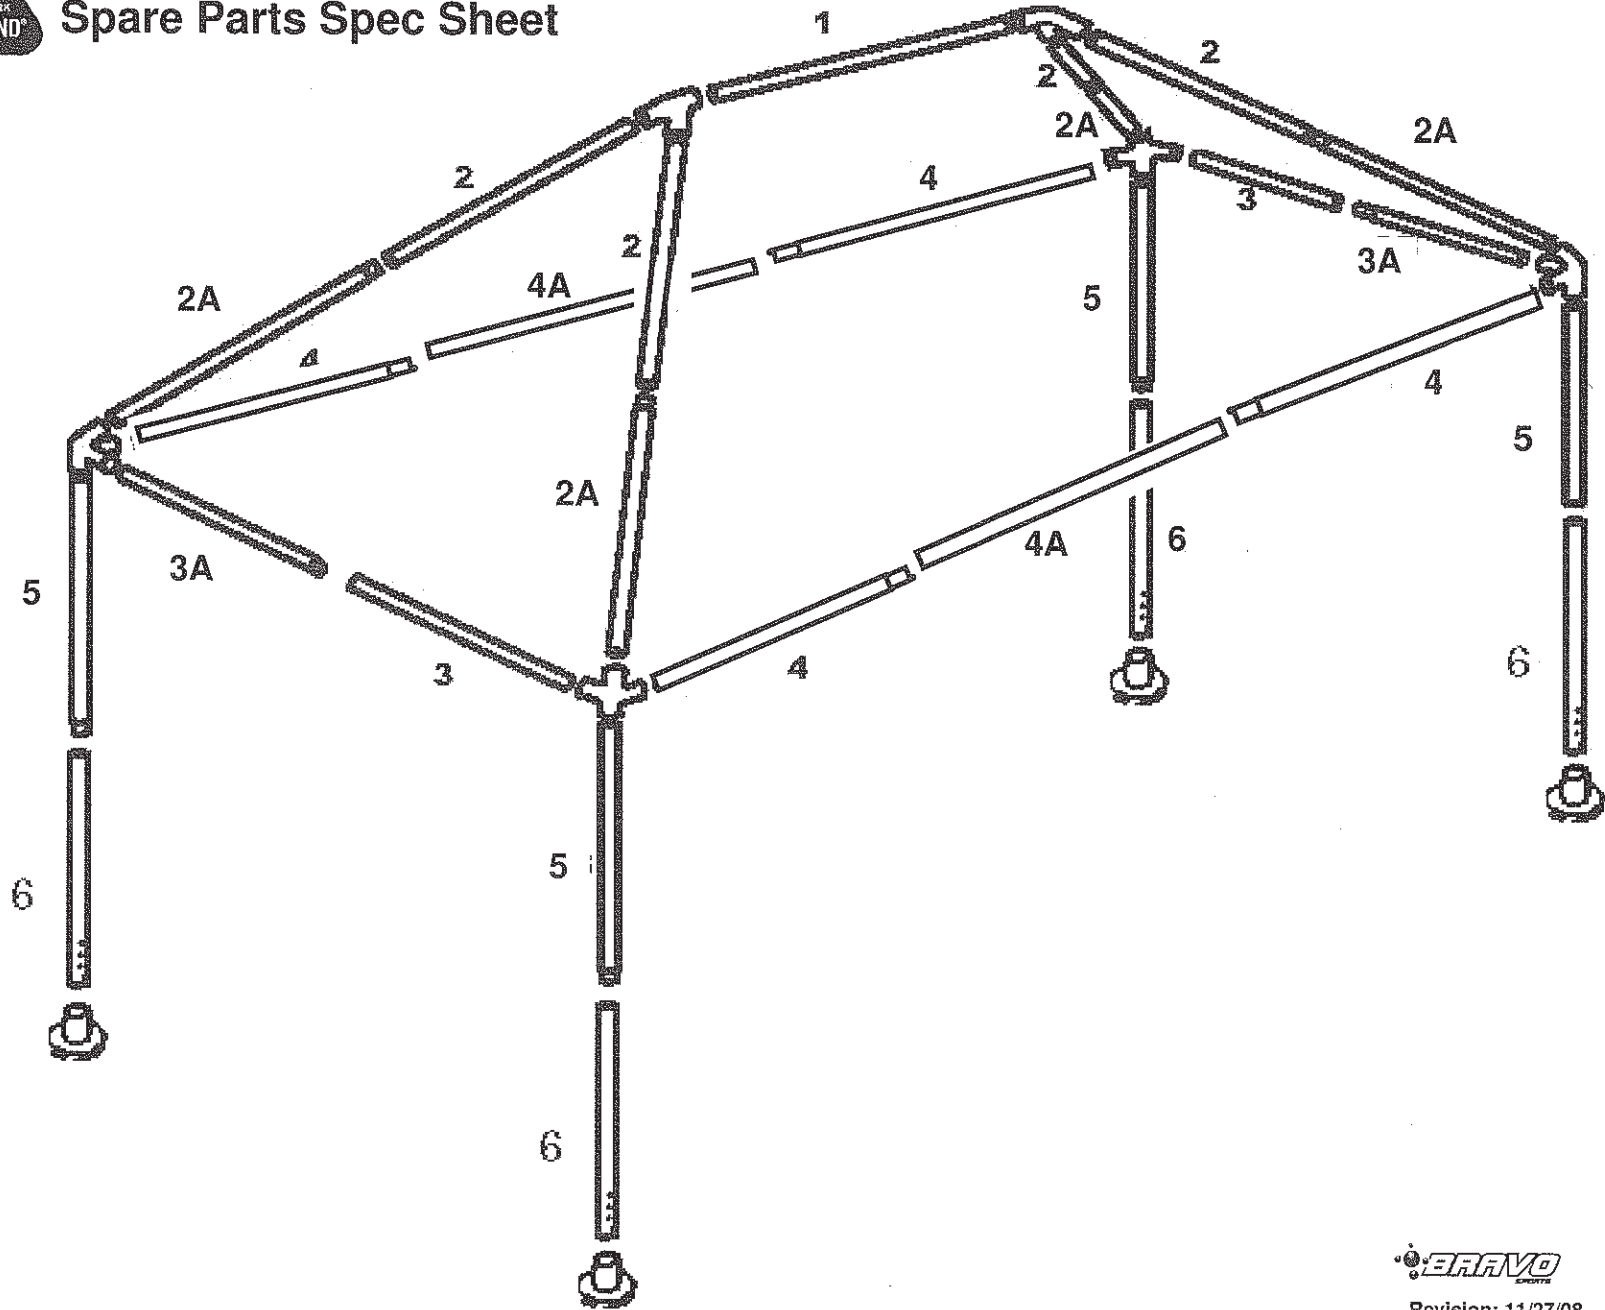

# TGT Greatland 9x13 Spare Parts Spec Sheet

Revision: 11/27/08

# TGT Greatland 9x13 Spare Parts Spec Sheet

- 1   
Ridge  $\phi 18 \times 1013$  mm (1 pc)  
Black 141049
- 2   
Upper Ceiling  $\phi 18 \times 720$  mm (4 pcs)  
Black 141050
- 2A   
Lower Ceiling  $\phi 18 \times 720$  mm (4 pcs)  
Black 141051
- 3   
Side Eaves Left  $\phi 18 \times 966$  mm (2 pcs)  
Black 141052
- 3A   
Side Eaves Right  $\phi 18 \times 970$  mm (2 pcs)  
Black 141053
- 4   
Front Eaves  $\phi 18 \times 1000$  mm (4 pcs)  
Black 141054
- 4A   
Front Eaves Middle  $\phi 18 \times 1000$  mm (2 pcs)  
Black 141055
- 5   
Upper Leg Tube  $\phi 18 \times 1000$  mm (4 pcs)  
Black 141056
- 6   
Lower Leg Tube  $\phi 18 \times 1000$  mm (4 pcs)  
Black 141057

Corner Hub (4 pcs)  
Black 141035

Leg Base (4 pcs)  
Black 141036

Ridge Hub (2 pcs)  
Black 141058

Stake (12 pcs)  
Galvanized 141037

Guy Rope (4 pcs)  
Black 141038

Top and Wall Kit (1 pc)  
Green 141059

Bag (1 pc)  
Green 141060