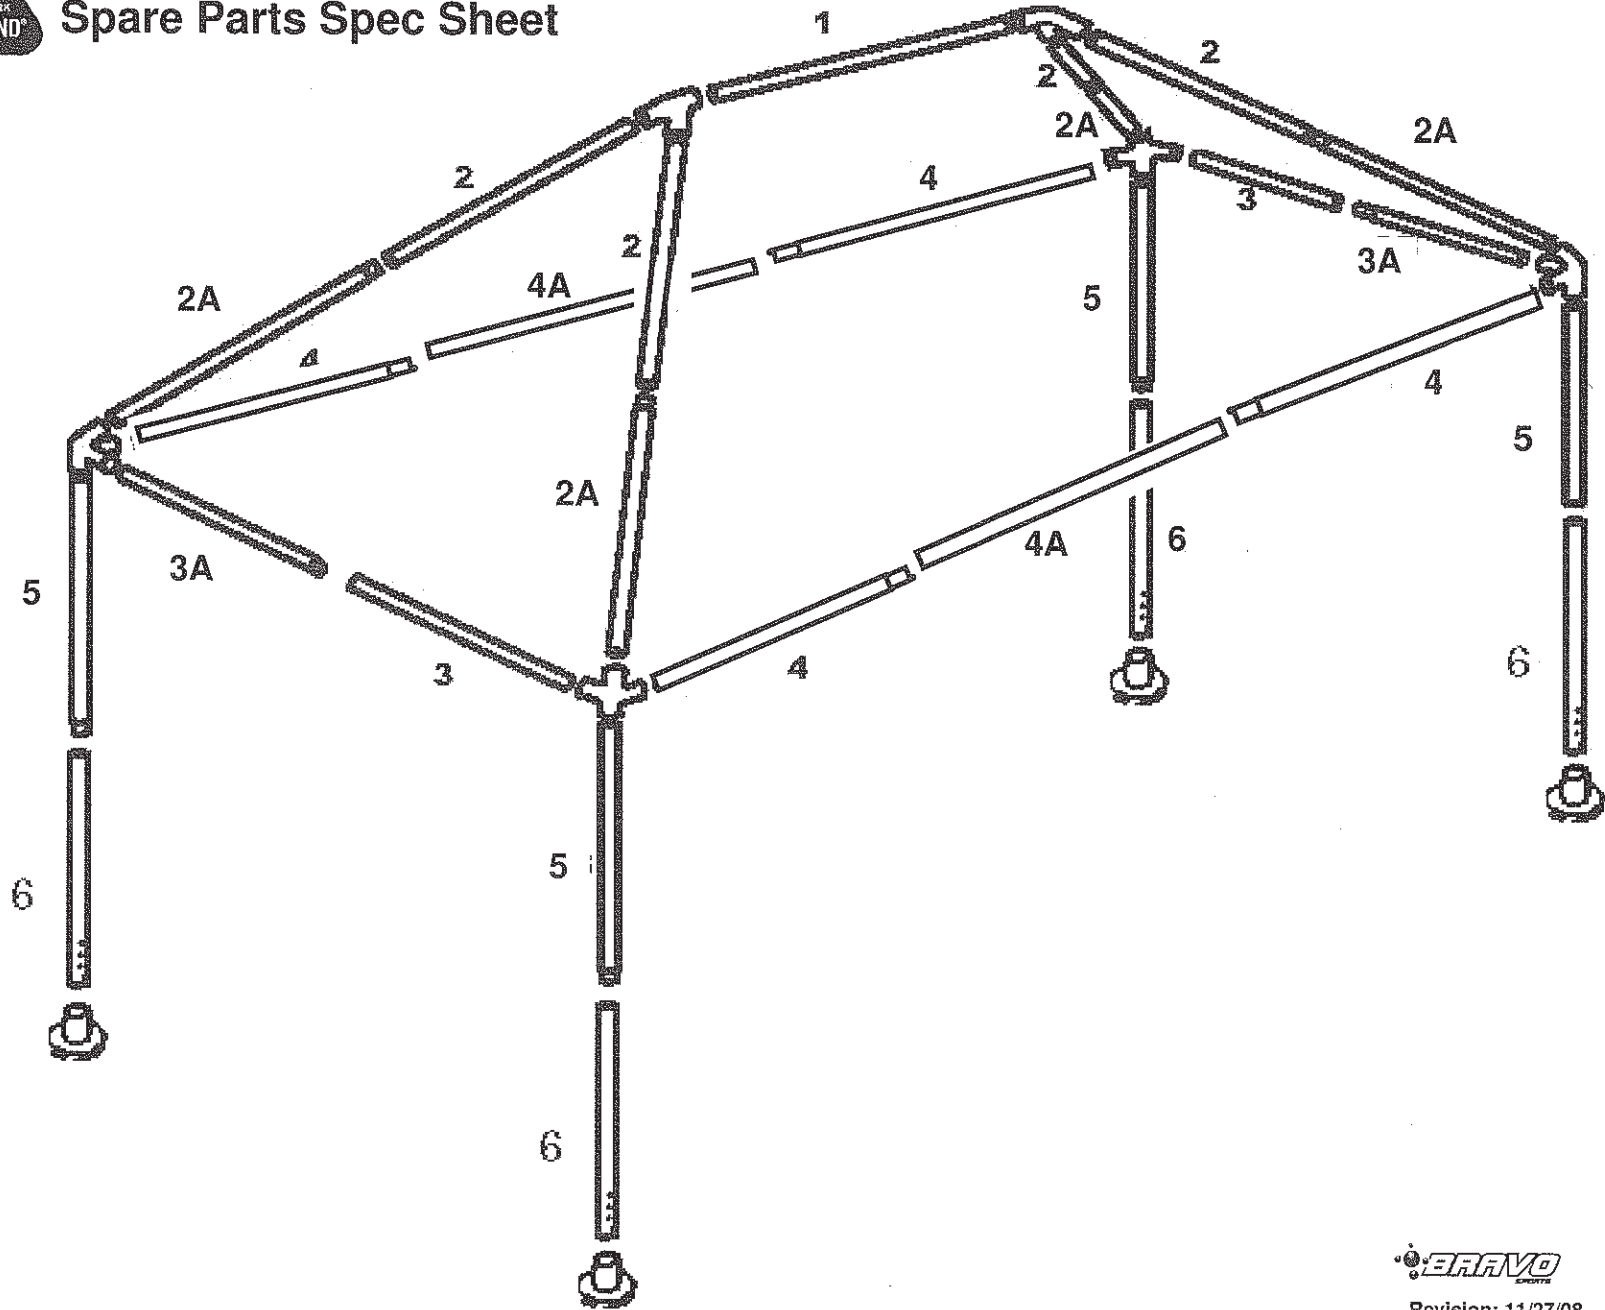

TGT Greatland 9x13 Spare Parts Spec Sheet

TGT Greatland 9x13 Spare Parts Spec Sheet

- 1 
Ridge $\phi 18 \times 1013$ mm (1 pc)
Black 141049
- 2 
Upper Ceiling $\phi 18 \times 720$ mm (4 pcs)
Black 141050
- 2A 
Lower Ceiling $\phi 18 \times 720$ mm (4 pcs)
Black 141051
- 3 
Side Eaves Left $\phi 18 \times 966$ mm (2 pcs)
Black 141052
- 3A 
Side Eaves Right $\phi 18 \times 970$ mm (2 pcs)
Black 141053
- 4 
Front Eaves $\phi 18 \times 1000$ mm (4 pcs)
Black 141054
- 4A 
Front Eaves Middle $\phi 18 \times 1000$ mm (2 pcs)
Black 141055
- 5 
Upper Leg Tube $\phi 18 \times 1000$ mm (4 pcs)
Black 141056
- 6 
Lower Leg Tube $\phi 18 \times 1000$ mm (4 pcs)
Black 141057

Corner Hub (4 pcs)
Black 141035

Leg Base (4 pcs)
Black 141036

Ridge Hub (2 pcs)
Black 141058

Stake (12 pcs)
Galvanized 141037

Guy Rope (4 pcs)
Black 141038

Top and Wall Kit (1 pc)
Green 141059

Bag (1 pc)
Green 141060