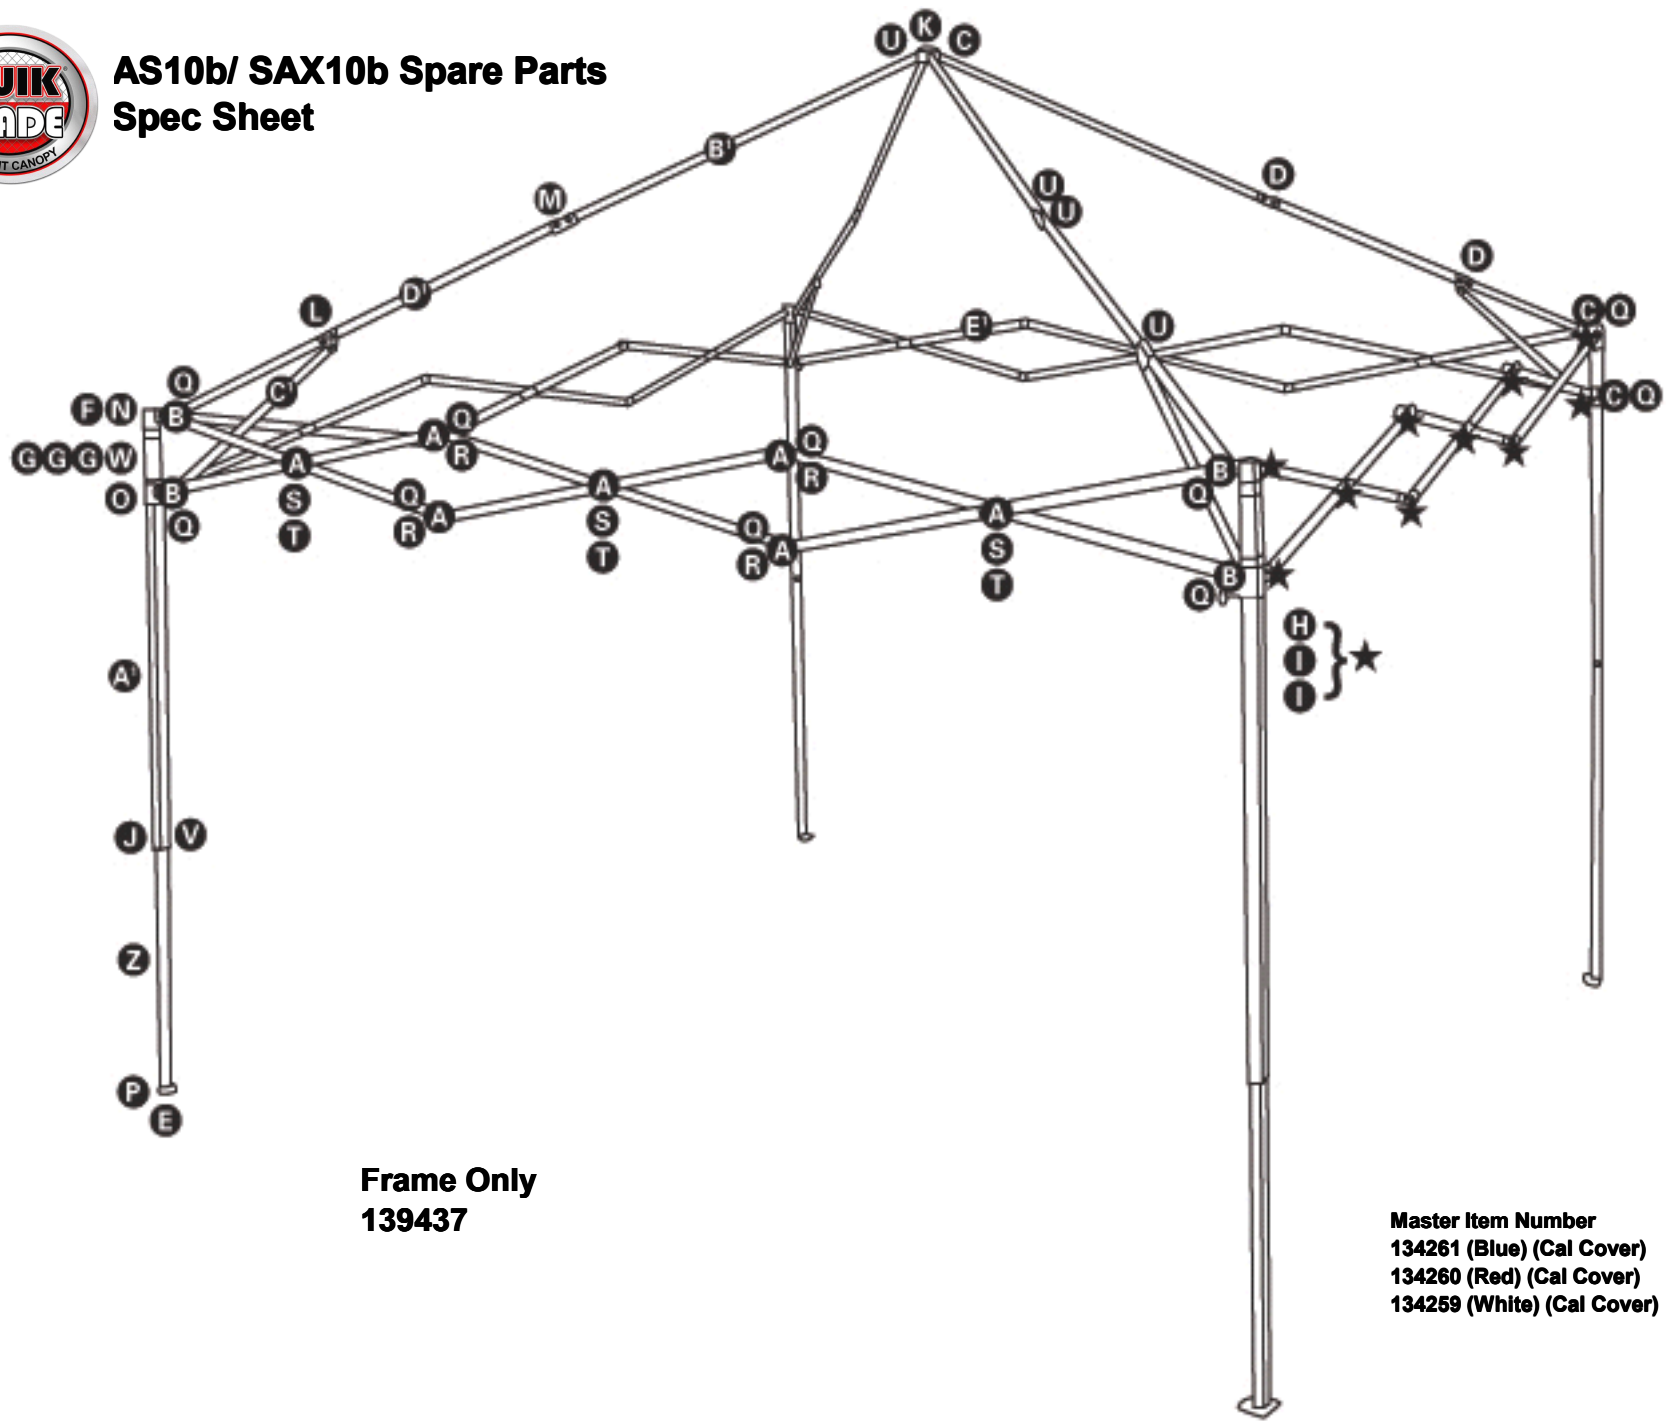

# AS10b/ SAX10b Spare Parts Spec Sheet

**Frame Only**  
**139437**

**Master Item Number**  
**134261 (Blue) (Cal Cover)**  
**134260 (Red) (Cal Cover)**  
**134259 (White) (Cal Cover)**

# AS10b/ SAX10b Spare Parts Spec Sheet

Allen Bolt

5 mm Nut **138694**

**45 mm bolt kit  
138949**

**43 mm bolt kit  
138951**

**33 mm bolt kit  
138954**

**27 mm bolt kit  
138955**

**Philips Foot Bolt 43 mm  
138717**

**Round Tube Cap (16)  
white 138768**

**Hex Tube Sleeve (12)  
white 138772**

**Round Tube Sleeve (12)  
white 138776**

**Tube Plug (64)  
black 138783**

**Square Leg Sleeve (4)  
white 138785**

**Loop Pad (4)  
138791**

 (4)
- E** Oval Eaves      12 x 23 : x 1000 mm      **139495**

 (24)