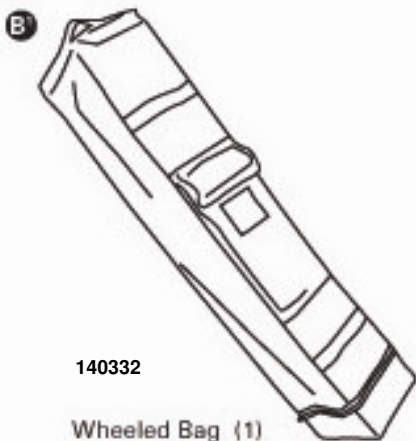

**S** (1) Grey 140222  
Center Junction (1) Grey 140222

**T** (1) Grey  
Center Top Bracket (1) Grey

**U** (1) Grey 140223  
Center Bottom Cap (1) Grey 140223

**V** (56) Grey 140079  
Hex Tube Cap (56) Grey 140079

**W** (32) Grey 140081  
Round Tube Cap (32) Grey 140081

**X** (24) Grey 140083  
Hex Tube Sleeve (24) Grey 140083

**Y** (24) Grey 140085  
Round Tube Sleeve (24) Grey 140085

**Z** (64) Grey 140087  
Tube Plug (64) Grey 140087

# WX14b Spare Parts Spec Sheet

Accessory:  
Stakes 132459

**A** Canopy Cover (1)  
140234

**B** 140332  
Wheeled Bag (1)

**X'**

Flat Tube Cap (8)

<b>C</b>	Square Inner Leg	21 x 21 x 1190 mm	Grey 140228	 (4)
<b>D</b>	Square Outer Leg	25 x 25 x 1220 mm	Grey 140229	 (4)
<b>E</b>	Center Pole	21 x 21 x 925 mm	Grey 140232	 (1)
<b>G</b>	Oval Ceiling	12 x 23 x 916 mm	Grey 140233	 (8)
<b>H</b>	Oval Eaves	12 x 23 x 916 mm	Grey 140230 (24)	 (24)
<b>I</b>	Side Oval Eaves	12 x 23 x 930 mm	Grey 140231	 (8)