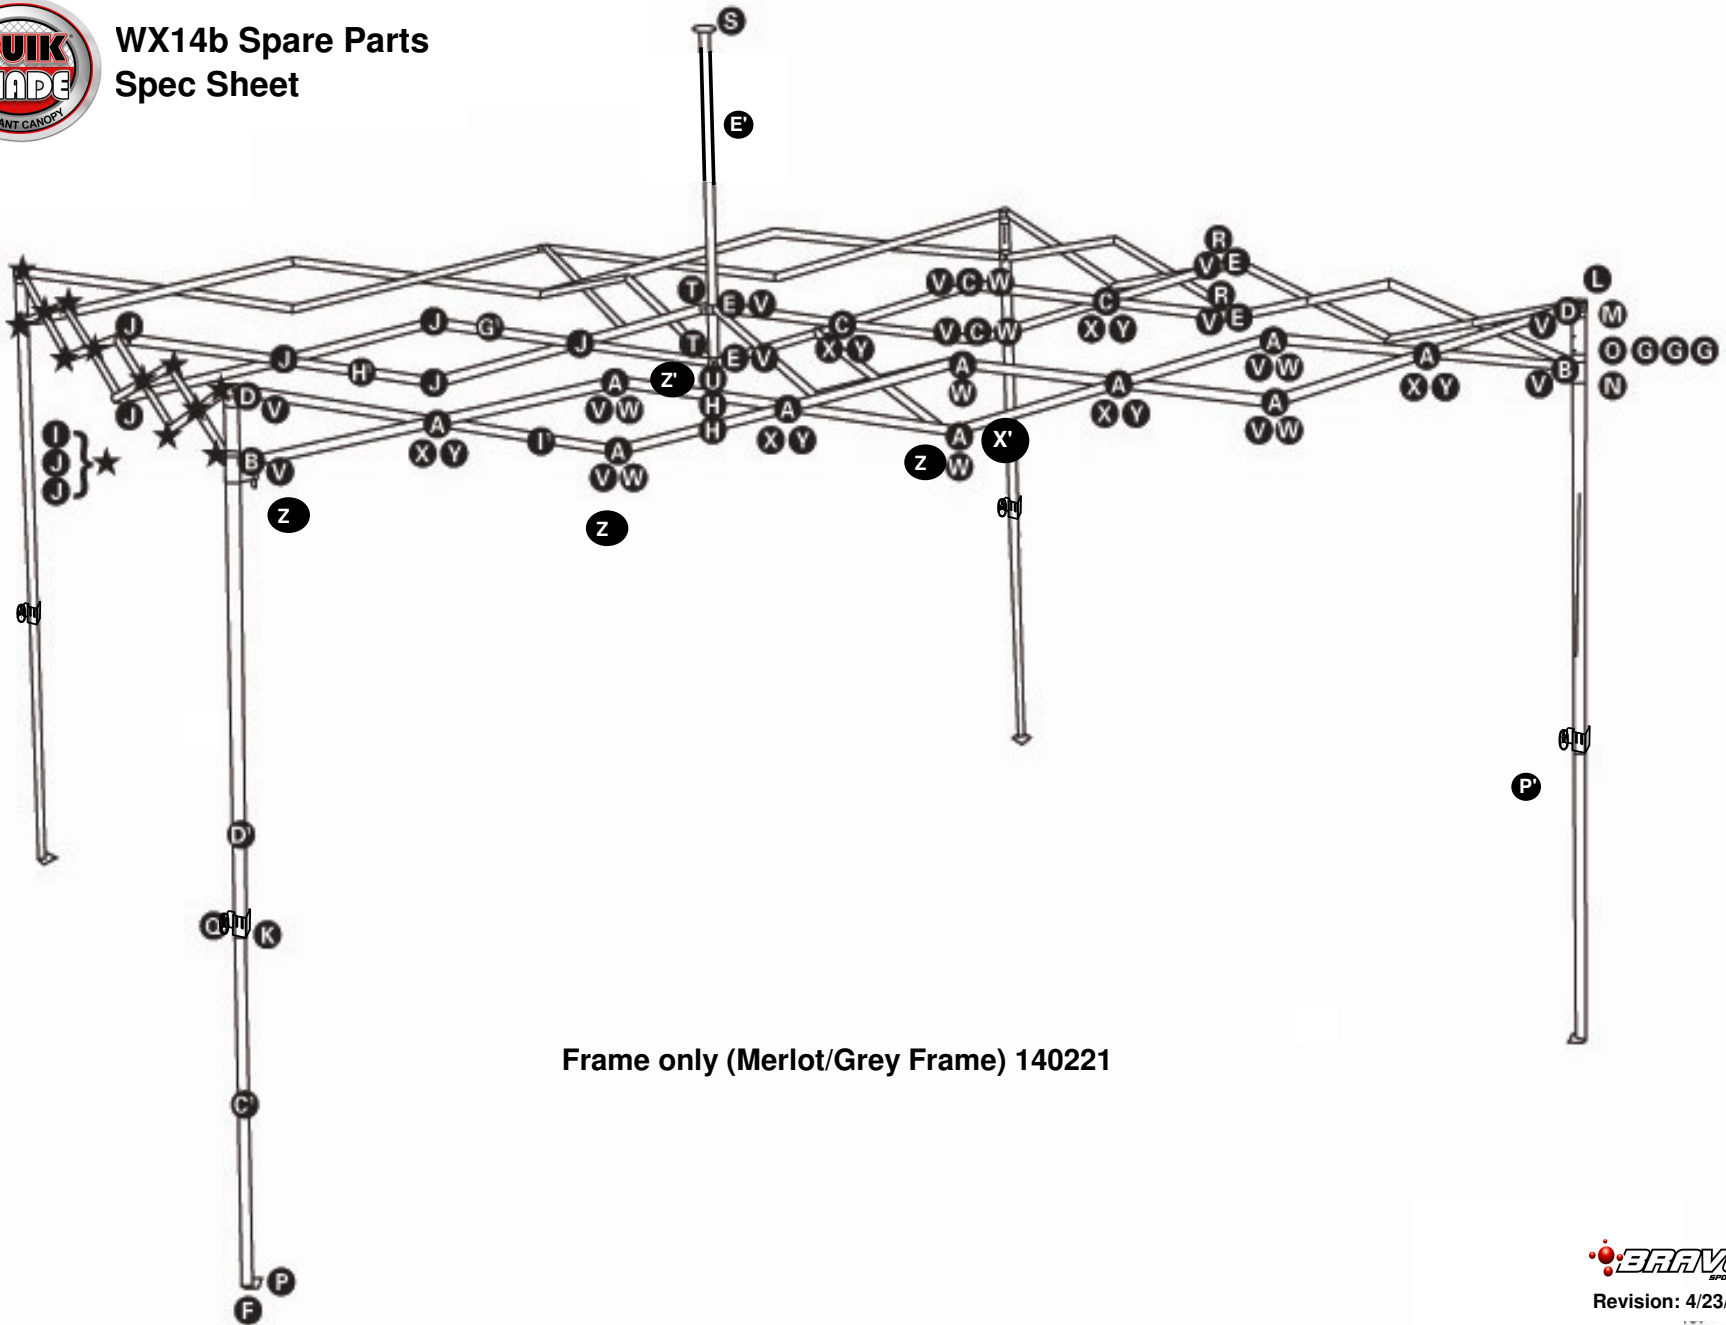

WX14b Spare Parts Spec Sheet

Frame only (Merlot/Grey Frame) 140221