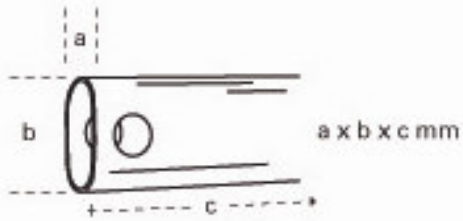

**W** (32) Grey 140081  
Round Tube Cap (32) Grey 140081

**X** (24) Grey 140083  
Hex Tube Sleeve (24) Grey 140083

**Y** (24) Grey 140085  
Round Tube Sleeve (24) Grey 140085

**Z** (64) Grey 140087  
Tube Plug (64) Grey 140087

# WX14b Spare Parts Spec Sheet

Accessory:  
Stakes 132459

**A** Canopy Cover (1)  
140234

**B** 140332  
Wheeled Bag (1)

**X'**

Flat Tube Cap (8)

<b>C</b>	Square Inner Leg	21 x 21 x 1190 mm	Grey 140228	 (4)
<b>D</b>	Square Outer Leg	25 x 25 x 1220 mm	Grey 140229	 (4)
<b>E</b>	Center Pole	21 x 21 x 925 mm	Grey 140232	 (1)
<b>G</b>	Oval Ceiling	12 x 23 x 916 mm	Grey 140233	 (8)
<b>H</b>	Oval Eaves	12 x 23 x 916 mm	Grey 140230 (24)	 (24)
<b>I</b>	Side Oval Eaves	12 x 23 x 930 mm	Grey 140231	 (8)