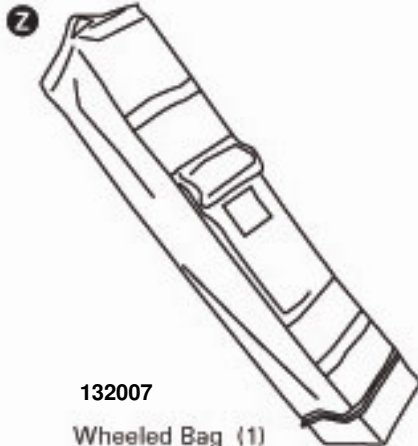

W64 Spare Parts Spec Sheet

Accessory:
Stakes 132459
Screen 132161

Midnight Blue 140140
Oregon Green 140144
Dessert 140148
Stone Green 140149
Red 131997
White 131999

132007

Wheeled Bag (1)