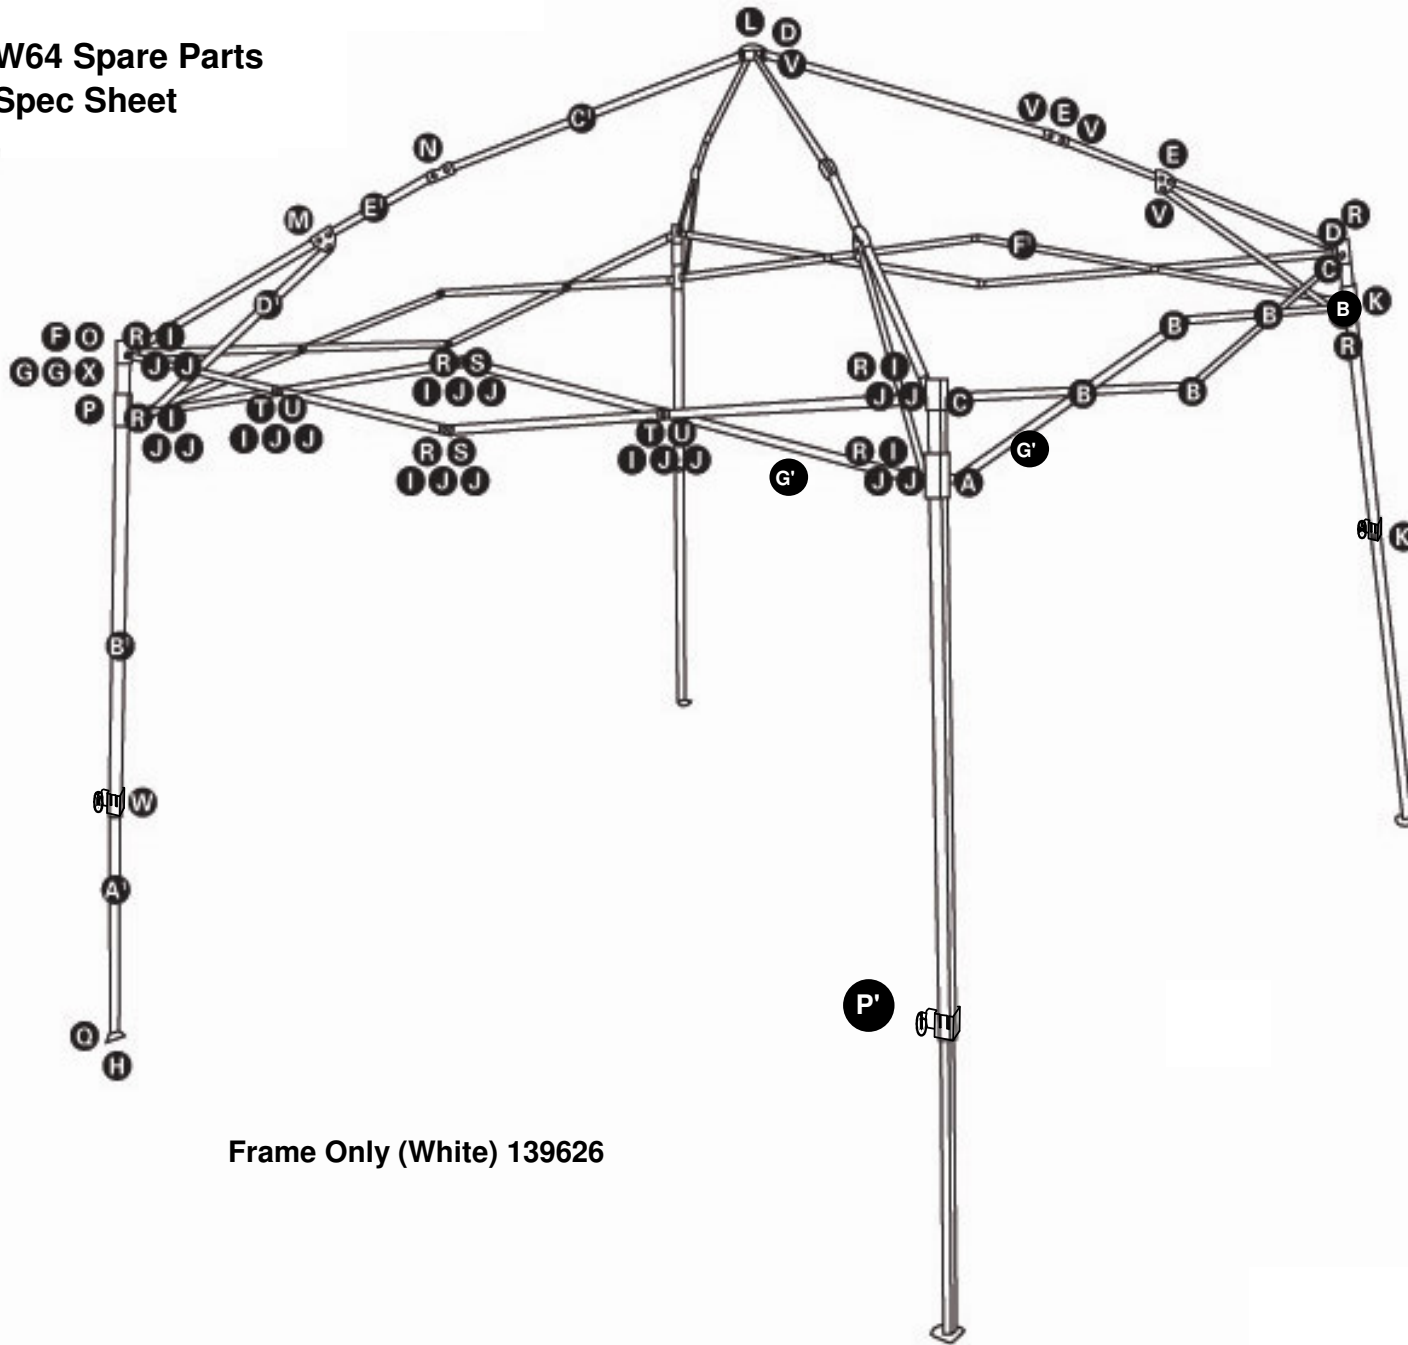

W64 Spare Parts
Spec Sheet

Frame Only (White) 139626