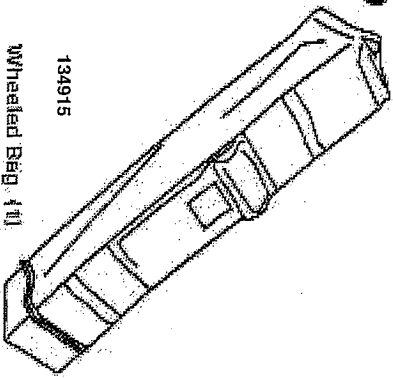

W100 Spare Parts Spec Sheet

Accessory:
Stakes 132459

Canopy Cover (1)
Midnight Blue 140142
Oregon Green 140146
White 140129
Red 134123

134915
Wheeled Bag (1)

2 Square Inner Leg 21 x 21 x 140 mm White 139635 (4)

3 Square Outer Leg 25 x 25 x 1172 mm White 139642 (4)

4 Oval Higher Ceiling 12 x 23 x 1086 mm White 138833 (4)

5 Oval Ceiling Support 12 x 23 x 600 mm White 138843 (4)

6 Oval Lower Ceiling 12 x 23 x 1108 mm White 138853 (4)

7 Oval Eaves 12 x 23 x 1000 mm White 138870 (24)