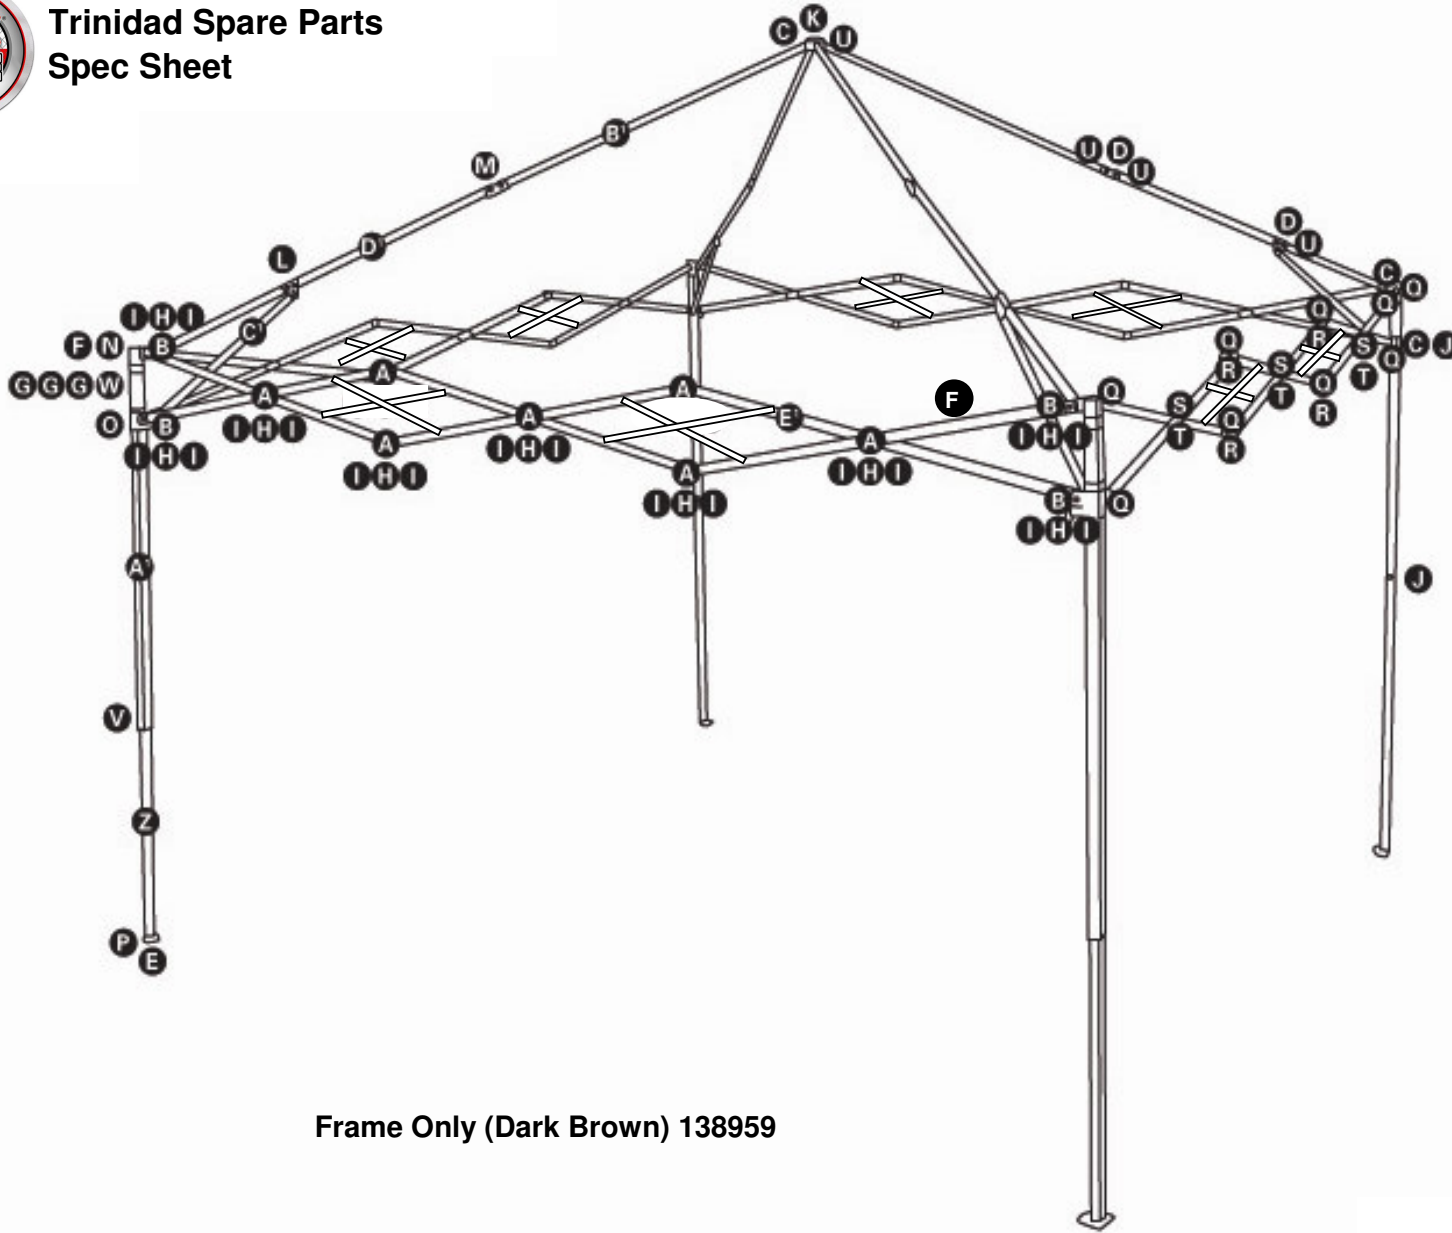

Trinidad Spare Parts Spec Sheet

Frame Only (Dark Brown) 138959

Trinidad Spare Parts Spec Sheet

A  (28)
45 mm Bolt Kit
138949

B  (16)
43 mm Bolt Kit
138951

C  (12)
33 mm bolt kit
138954

D  (20)
27 mm bolt kit
138955

E  (4)
Philips Foot Bolt 43 mm
138717

F  (4)
Cap Screw 15 mm
138709

G  (12)
Loop Pad Screw 8 mm
138715

H  (44)
Bearing 138722

I  (88)
Washer 138723

J  (8)
Spring Button 138724

K  (1)
Center Junction (1)
Black 138725

R  (16)
Round Tube Cap (16)
Brown 140278

S  (12)
Hex Tube Sleeve (12)
Brown 140279

T  (12)
Round Tube Sleeve (12)
Brown 140280

U  (64)
Tube Plug (64)
Brown 140281

V  (4)
Square Leg Sleeve (4)
Brown 140282

W  (4)
Loop Pad (4) 138790

Bearing and
washer kit 138956

Trinidad Spare Parts Spec Sheet

Accessory:
Stakes 132459
Wall 139103

X

Canopy Cover (1)
138969

Y

138923
Wheeled Bag (1)