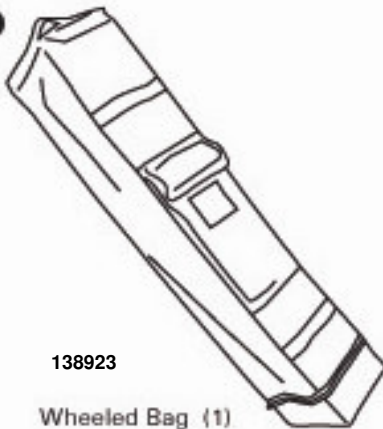

R  (16)
Round Tube Cap (16)
Brown 140278

S  (12)
Hex Tube Sleeve (12)
Brown 140279

T  (12)
Round Tube Sleeve (12)
Brown 140280

U  (64)
Tube Plug (64)
Brown 140281

V  (4)
Square Leg Sleeve (4)
Brown 140282

W  (4)
Loop Pad (4) 138790

Bearing and
washer kit 138956

Trinidad Spare Parts Spec Sheet

Accessory:
Stakes 132459
Wall 139103

X

Canopy Cover (1)
138969

Y

138923
Wheeled Bag (1)

Z Square Inner Leg 21 x 21 x 1140 mm Brown 138810 (4)

A' Square Outer Leg 25 x 25 x 1172 mm Brown 138828 (4)

B' Oval Higher Ceiling 12 x 23 x 1086 mm Brown 138838 (4)

C' Oval Ceiling Support 12 x 23 x 600 mm Brown 138848 (4)