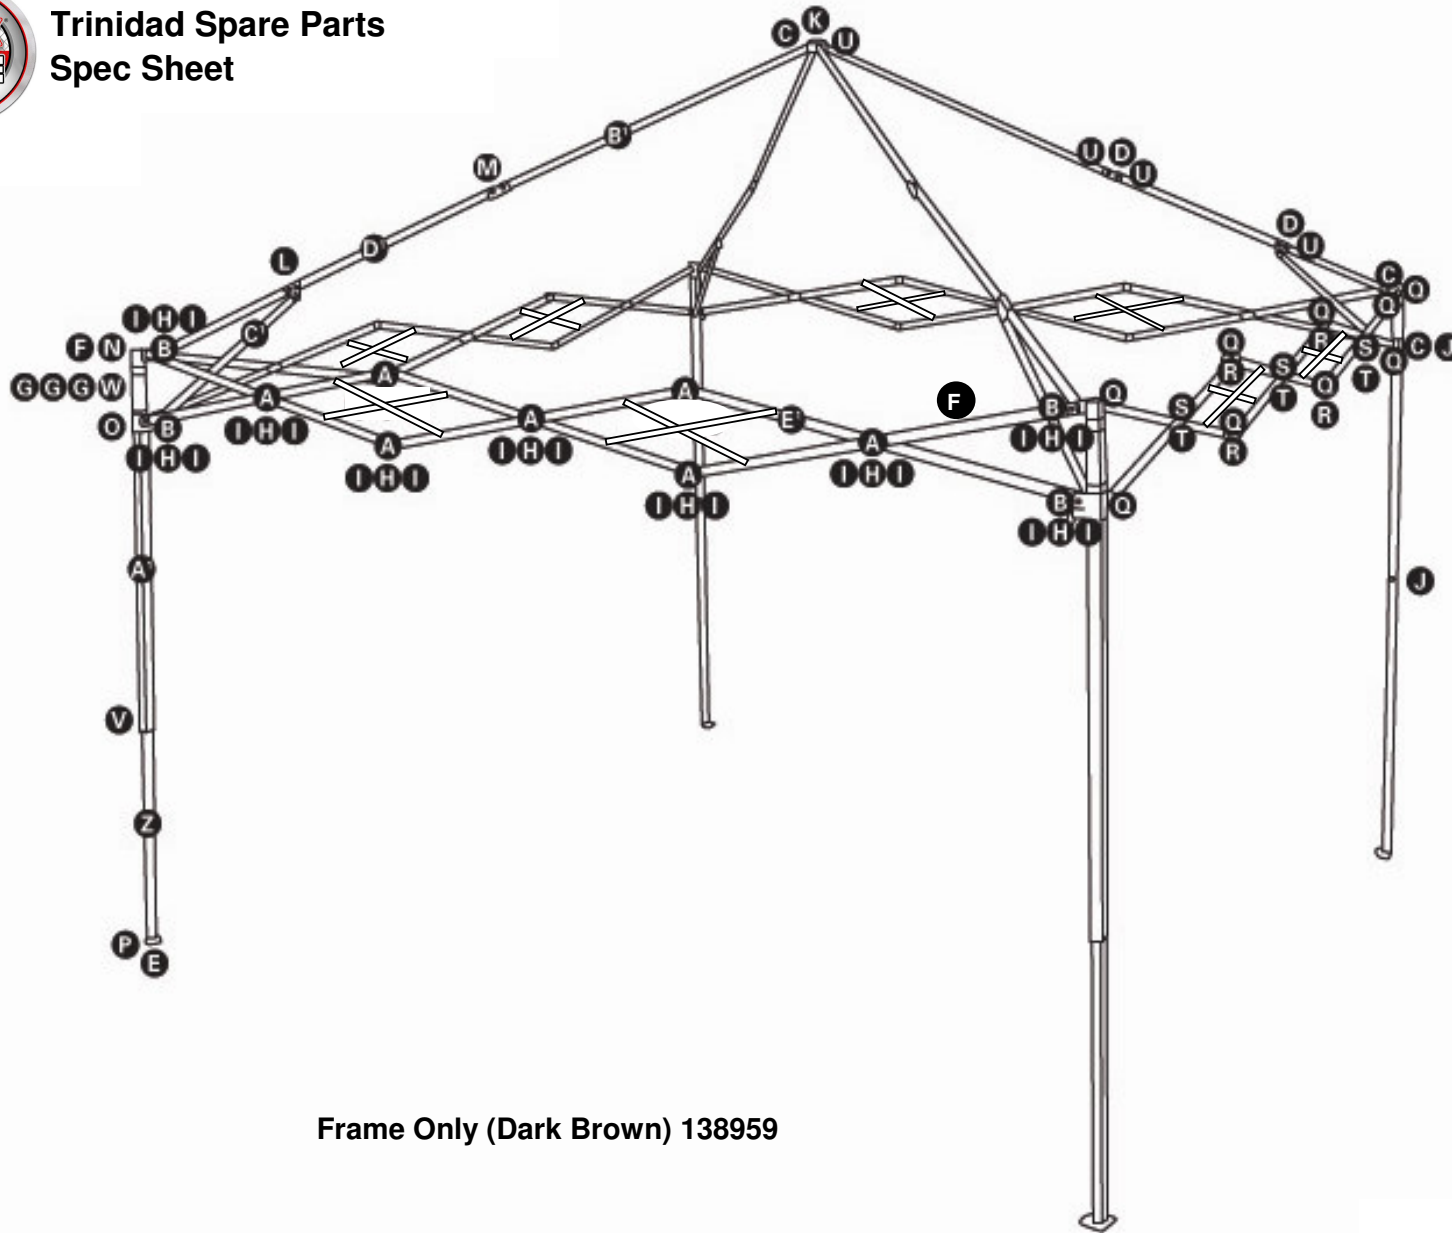

Trinidad Spare Parts Spec Sheet

Frame Only (Dark Brown) 138959