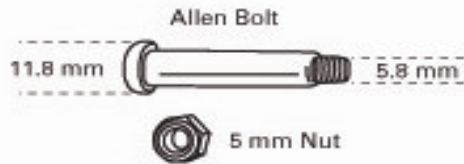

Trinidad Spare Parts Spec Sheet

A (28)
45 mm Bolt Kit
138949

B (16)
43 mm Bolt Kit
138951

C (12)
33 mm bolt kit
138954

D (20)
27 mm bolt kit
138955

E (4)
Philips Foot Bolt 43 mm
138717

F (4)
Cap Screw 15 mm
138709

G (12)
Loop Pad Screw 8 mm
138715

H (44)
Bearing 138722

I (88)
Washer 138723

J (8)
Spring Button 138724

Bearing and
washer kit 138956

K (1)
Center Junction (1)
Black 138725

L (4)
Triangular Ceiling Joint (4)
Black 138739

M (4)
Ceiling Joint (4)
Black 138742

N (4)
Nylon Cap (4)
Black 138746

O (4)
Slider (4)
Black 138752

P (4) Black 138762

Q (40)
Hex Tube Cap (40)
Brown 140277

R (16)
Round Tube Cap (16)
Brown 140278

S (12)
Hex Tube Sleeve (12)
Brown 140279

T (12)
Round Tube Sleeve (12)
Brown 140280

U (64)
Tube Plug (64)
Brown 140281

V (4)
Square Leg Sleeve (4)
Brown 140282

W (4) 138790