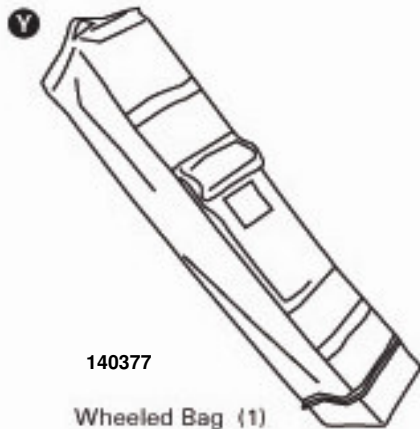

St. Charles Spare Parts
Spec Sheet

Frame Only
Light Green 139427

St. Charles Spare Parts Spec Sheet

A  (28)
45 mm Bolt Kit
138949

B  (16)
43 mm Bolt Kit
138951

C  (12)
33 mm bolt kit
138954

D  (20)
27 mm bolt kit
138955

R  (16)
Round Tube Cap (16)
Light Green 139600

S  (12)
Hex Tube Sleeve (12)
Light Green 139601

T  (12)
Round Tube Sleeve (12)
Light Green 139602

U  (64)
Tube Plug (64)
Light Green 139603

V  (4)
Square Leg Sleeve (4)
Light Green 139604

W  (4) 138790

St. Charles Spare Parts Spec Sheet

Accessory:
Stakes 132459
Side Wall & Screen 139435

Canopy Cover (1)
139434

140377
Wheeled Bag (1)

- Z** Square Inner Leg 21 x 21 x 1140 mm Light Green 139428 (4)
- A'** Square Outer Leg 25 x 25 x 1172 mm Light Green 139429 (4)
- B'** Oval Higher Ceiling 12 x 23 x 1086 mm Light Green 139430 (4)
- C'** Oval Ceiling Support 12 x 23 x 600 mm Light Green 139431 (4)
- D'** Oval Lower Ceiling 12 x 23 x 1108 mm Light Green 139432 (4)
- Oval Eaves Assembly 12 x 23 x 1000 mm; 9.5 x 17 x 500 mm Light Green 139433 (4)