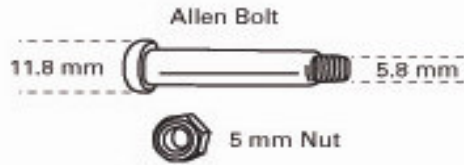

St. Charles Spare Parts
Spec Sheet

Frame Only
Light Green 139427

St. Charles Spare Parts Spec Sheet

A  (28)
45 mm Bolt Kit
138949

B  (16)
43 mm Bolt Kit
138951

C  (12)
33 mm bolt kit
138954

D  (20)
27 mm bolt kit
138955

E  (4)
Philips Foot Bolt 43 mm
138717

F  (4)
Cap Screw 15 mm
138709

G  (12)
Loop Pad Screw 8 mm
138715

H  (44)
Bearing 138722

I  (88)
Washer 138723

J  (8)
Spring Button 138724

K  (1)
Center Junction (1)
Black 138725

R  (16)
Round Tube Cap (16)
Light Green 139600

S  (12)
Hex Tube Sleeve (12)
Light Green 139601

T  (12)
Round Tube Sleeve (12)
Light Green 139602

U  (64)
Tube Plug (64)
Light Green 139603

V  (4)
Square Leg Sleeve (4)
Light Green 139604