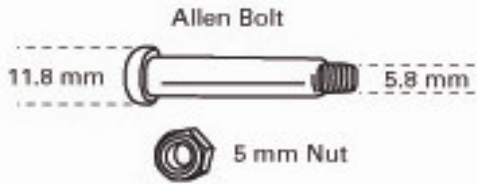

S81 Spare Parts Spec Sheet

Frame Only
Blue 139630
Grey(Merlot) 140053

S81 Spare Parts Spec Sheet

A (8)
45 mm Bolt Kit
138949

B (24)
44 mm Bolt Kit
138950

C (12)
33 mm bolt kit
138954

D (20)
27 mm bolt kit
138955

E (4)
Cap Screw 15 mm
138709

P' (4)
Pull Pin Leg Extender (4)
Blue 140074
Grey 140075

F (8)
Loop Pad Screw 10 mm
138713

G (4)
Philips Foot Bolt 43 mm
138717

H (32)
Bearing (32)
138722

I (64)
Washer (64)
138723

T (8)
Round Tube Sleeve (8)
Blue 140084
Grey 140085

U (48)
Tube Plug (48)
Blue 140086
Grey 140087

V (4)
Square Leg Sleeve (4)
Blue 140088
Grey 140089

W (4) 138789

S81 Spare Parts Spec Sheet

Accessory:
Stakes 132459
Half Wall: Merlot 140183
Midnight Blue 140181

(4)
- F** Oval Eaves Assembly 12 x 23; 9.5 x 17 x 666 mm Midnight Blue 140133
Grey 140134

(4)

1315 mm

1330 mm