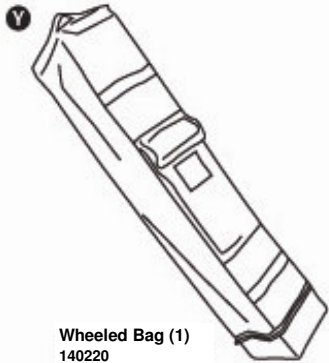

S233 Spare Parts Spec Sheet

Accessory:
Stakes 132459

Supervent Tops (1)
Midnight Blue 140218
Merlot 140219
White 140894

Wheeled Bag (1)
140220