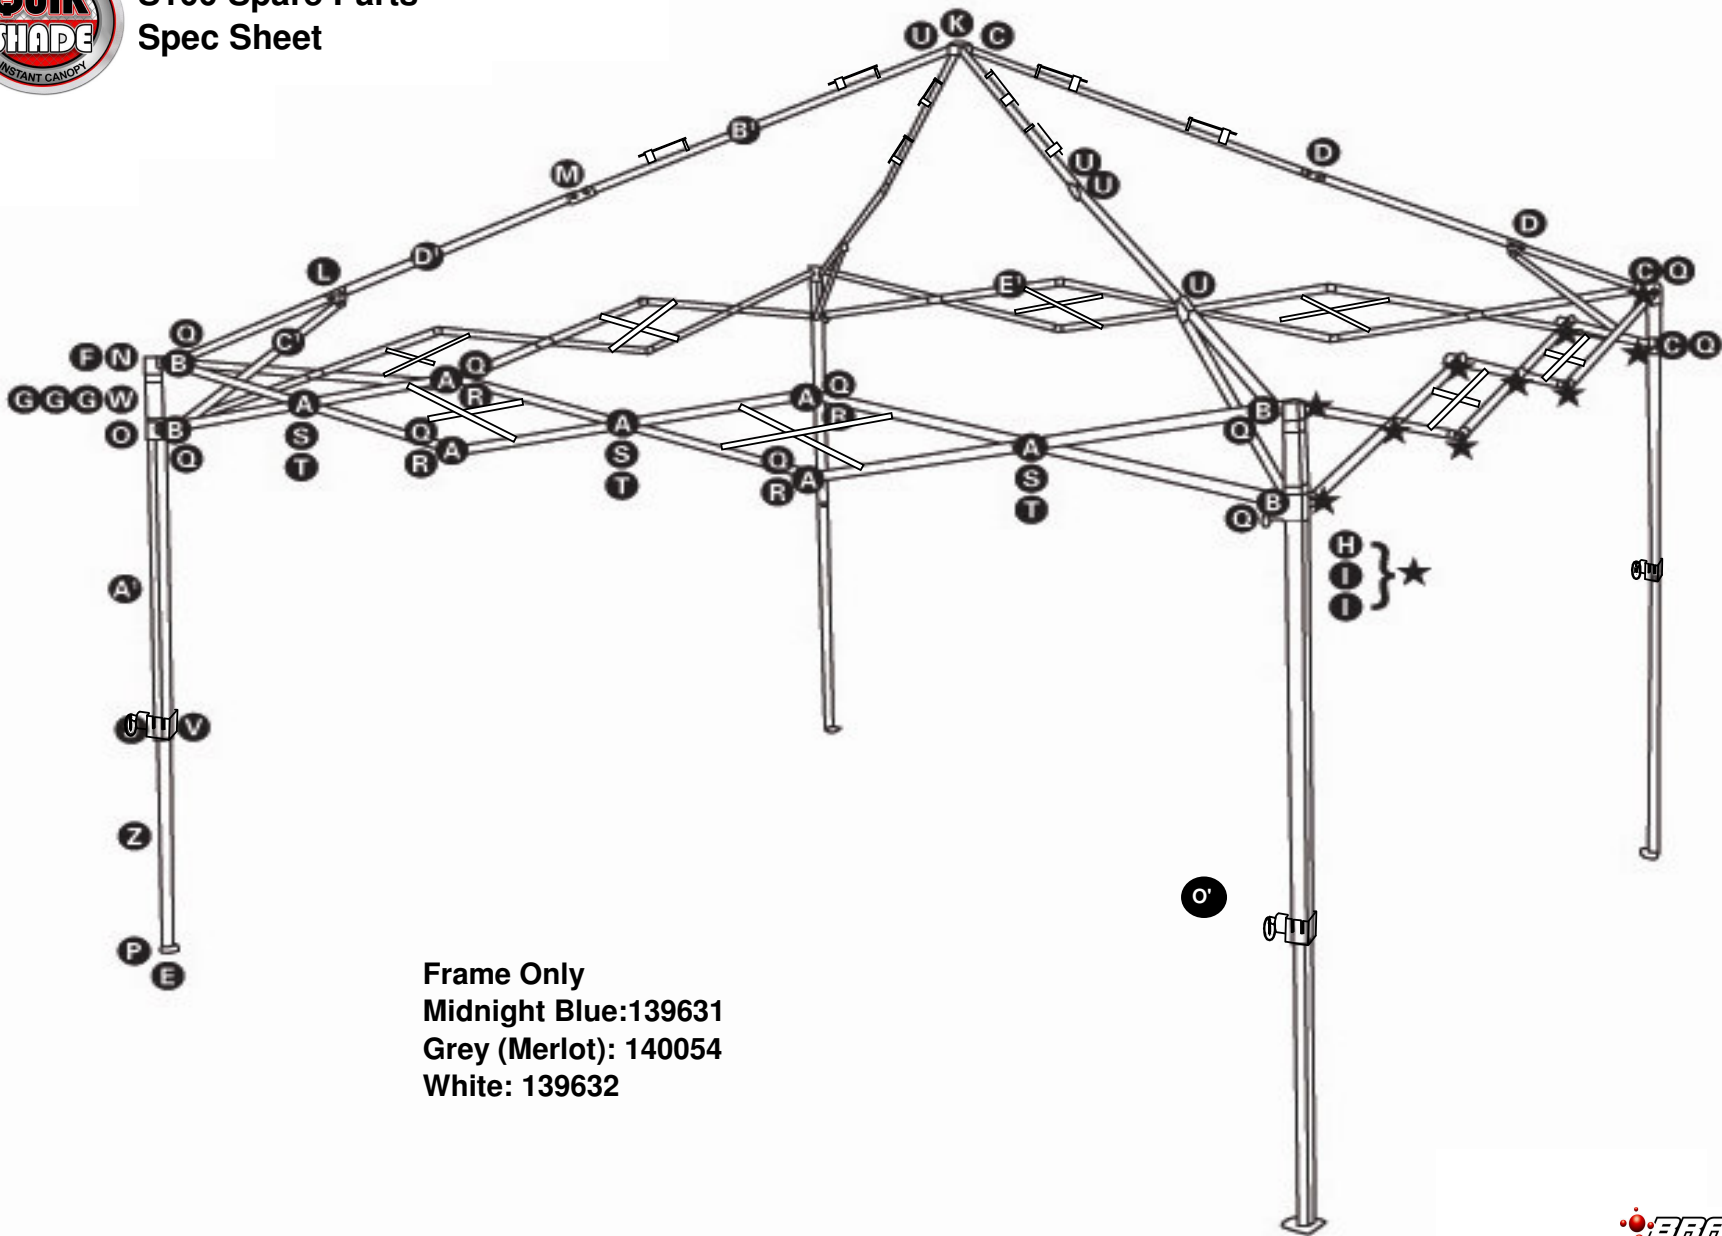

**S100 Spare Parts
Spec Sheet**

Frame Only
Midnight Blue:139631
Grey (Merlot): 140054
White: 139632

S100 Spare Parts Spec Sheet

Merlot- Grey Frame

O'

Pull Pin Leg Extender (4)
Midnight Blue 140076
Grey 140077
Black 140073

A (28)
45 mm bolt kit (28)
138949

F (4)
Cap Screw 15 mm (4)
138709

B (16)
43 mm bolt kit (16)
138951

G (12)
Loop Pad Screw 10 mm (12)
138713

C (12)
33 mm bolt kit (12)
138954

H (44)
Bearing (44)
138722

Bearing and washer kit (44)
138956

D (20)
27 mm bolt kit (20)
138955

I (88)
Washer (88)
138723

E (4)
Phillips Foot Bolt 43 mm (4)
138717

J (4)
Spring Button (4)
138724

K (1)
Midnight Blue 140058
Grey 140059
Black 138725

L (4)
Midnight Blue 140060
Grey 140061
Black 138739

V (4)
Midnight Blue 140090
Grey 140091
White 138785

W (4)
Loop Pad (4)
138791

S100 Spare Parts Spec Sheet

Accessory

- Screen 132161
- Stakes 132459
- Half Wall: Blue 140182
- Red 140184
- White 140327

X

- Supervent Tops (1)
- Midnight Blue 140152
- Merlot 140154
- White 140157