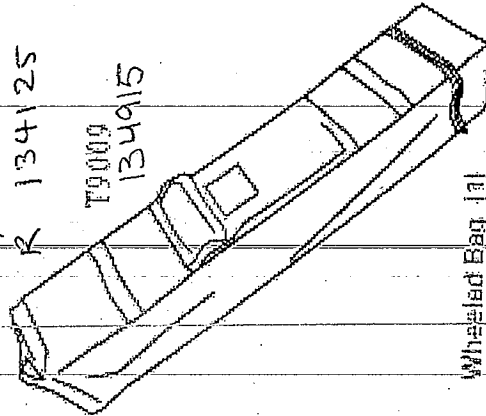

RS 100 Spare Parts Spec Sheet
Manufacturer: J

y - yellow
w - white

RS10b Spare Parts Spec Sheet
Manufacturer: J

Stakes 132459

Canopy Cover (1)

~~T8888~~

- B 134123
- W 134122
- G 134124
- R 134125

T9009

134915

Wheeled Bag (1)

Frame Only 136653
 (Yellow) Frame only 139436
 Yellow - Y
 White - W

T1022 139472 - yellow
 T1009 138803 - white

- (Z) Square Inner Leg 21 x 21 x 1140 mm 22 x 22 x 1140 (41)
- (A) Square Outer Leg 25 x 25 x 1172 mm T2009 138821 - W

- (F) Oval Eaves 12 x 23 13 x 22 x 1000 mm T6016 - 139494 - Y T6005 138870 - W (41)