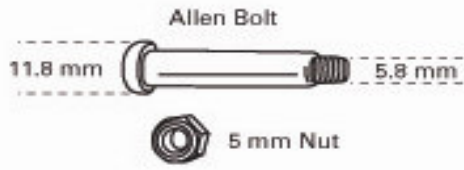

# Modena Spare Parts Spec Sheet

Frame Only (Olive) 140056

# Modena Spare Parts Spec Sheet

Accessory:  
Stakes 132459  
Side Wall & Screen 140169

**X**  
Canopy Cover (1)  
Dark Olive 140162

**Y**  
140168  
Wheeled Bag (1)

- Z** Square Inner Leg 21 x 21 x 1140 mm Olive 140099 (4)
- A** Square Outer Leg 25 x 25 x 1172 mm Olive 140106 (4)
- B** Oval Higher Ceiling 12 x 23 x 1086 mm Olive 140109 (4)
- C** Oval Ceiling Support 12 x 23 x 600 mm Olive 140117 (4)
- D** Oval Lower Ceiling 12 x 23 x 1108 mm Olive 140125 (4)
- Oval Eaves Assembly 12 x 23 x 1000 mm; 9.5 x 17 x 500 mm Olive 140138 (4)
- E** (4)