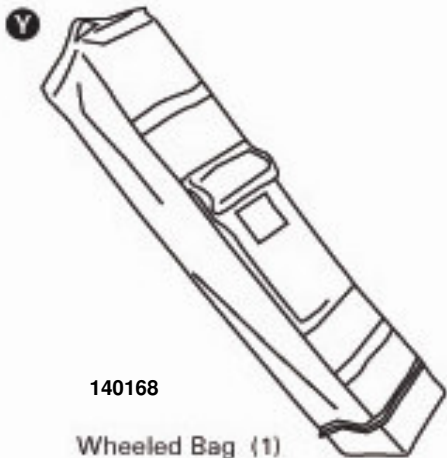

# Modena Spare Parts Spec Sheet

Accessory:  
Stakes 132459  
Side Wall & Screen 140169

**X**  
Canopy Cover (1)  
Dark Olive 140162

**Y**  
140168  
Wheeled Bag (1)

- Z** Square Inner Leg 21 x 21 x 1140 mm Olive 140099 (4)
- A** Square Outer Leg 25 x 25 x 1172 mm Olive 140106 (4)
- B** Oval Higher Ceiling 12 x 23 x 1086 mm Olive 140109 (4)
- C** Oval Ceiling Support 12 x 23 x 600 mm Olive 140117 (4)
- D** Oval Lower Ceiling 12 x 23 x 1108 mm Olive 140125 (4)
- Oval Eaves Assembly 12 x 23 x 1000 mm; 9.5 x 17 x 500 mm Olive 140138 (4)
- E** (4)