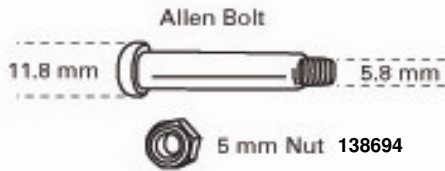

LX12 Spare Parts Spec Sheet

A (8)
45 mm bolt kit
138949

B (24)
43 mm bolt kit
138951

C (12)
33 mm bolt kit
138954

D (20)
27 mm bolt kit
138955

M (4)
Slider (4)
Brown 139521

N (4)
Pull Pin Leg Extender (4)
Brown 140709

E (4)
Cap Screw 15 mm
138709

F (8)
Loop Pad Screw 10 mm
138713

G (4)
Phillips Foot Bolt 43 mm
138717

H (8)
Spring Button
138724

I (1)
Center Junction (1)
Brown 138727
Mink 139441

J (4)
Triangular Ceiling Joint (4)
Brown 138741
Mink 139446