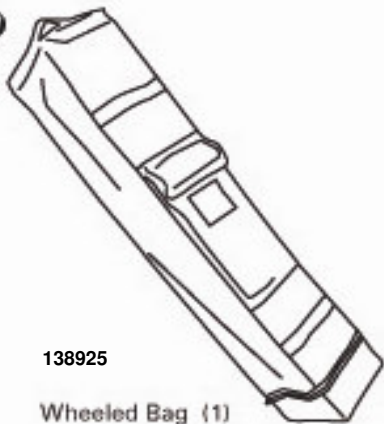

P (8)
Round Tube Cap (8)
Brown 138770
Mink 139458

Q (8)
Hex Tube Sleeve (8)
Brown 138774
Mink 139460

R (8)
Round Tube Sleeve (8)
Brown 138778
Mink 139462

S (48)
Tube Plug (48)
Brown 138782
Mink 139464

T (4)
Square Leg Sleeve (4)
Brown 138787
Mink 140196

U (4) 138789
Loop Pad (4) 138789

LX12 Spare Parts Spec Sheet

Accessory:
Stakes 132459

V

Canopy Cover (1)

Brown 138977
Sand 138976

W

138925

Wheeled Bag (1)

- X** Square Inner Leg 21 x 21 x 1125 mm Brown 138805
Mink 139128

 (4)
- Y** Square Outer Leg 25 x 25 x 1415 mm Brown 138823
Mink 139129

 (4)
- Z** Oval Higher Ceiling 12 x 23 x 945 mm Brown 138835
Mink 139130