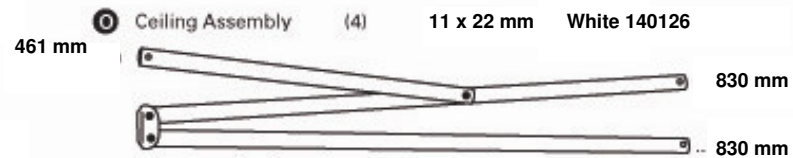

CST62h Spare Parts
Spec Sheet

Frame Only (White) 140057

CST62h Spare Parts Spec Sheet

Square Inner Leg 19 x 19 x 675 mm White 140100 (4)

Square Outer Leg 25 x 25 x 910 mm White 140107 (4)

Square Middle Leg 22 x 22 x 730 mm White 140170 (4)