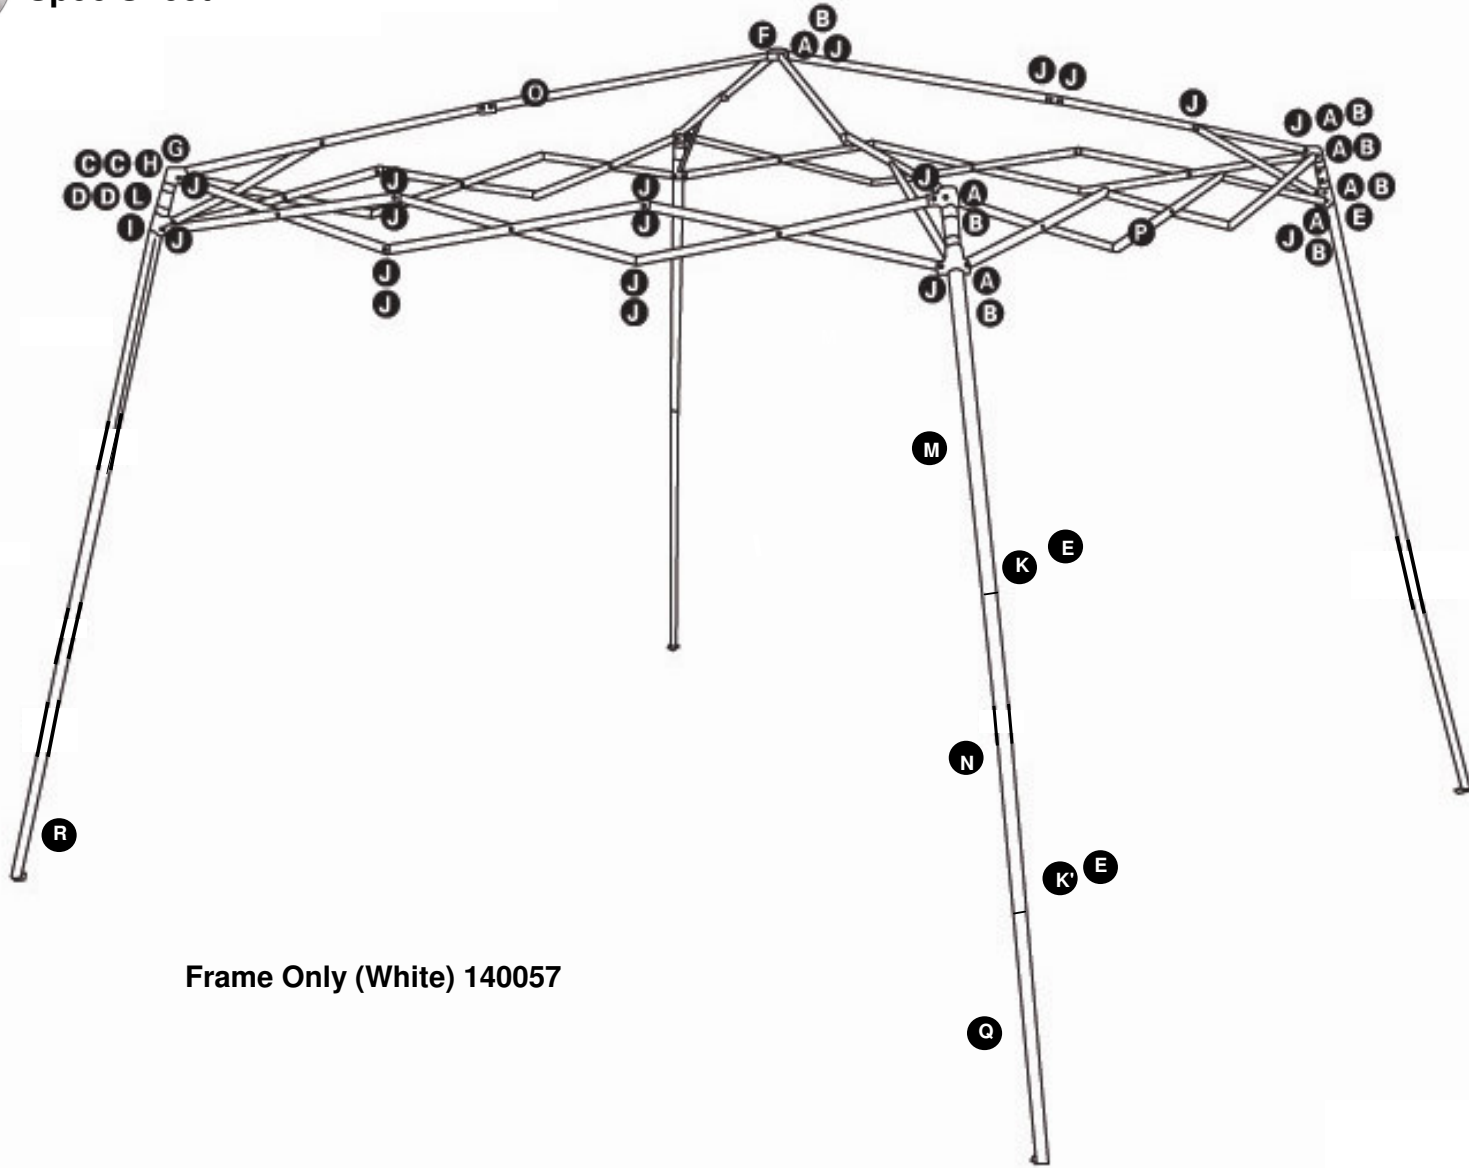

CST62h Spare Parts
Spec Sheet

Frame Only (White) 140057

CST62h Spare Parts Spec Sheet

Square Inner Leg 19 x 19 x 675 mm White 140100 (4)

Square Outer Leg 25 x 25 x 910 mm White 140107 (4)

Square Middle Leg 22 x 22 x 730 mm White 140170 (4)

Bag (1)
140326