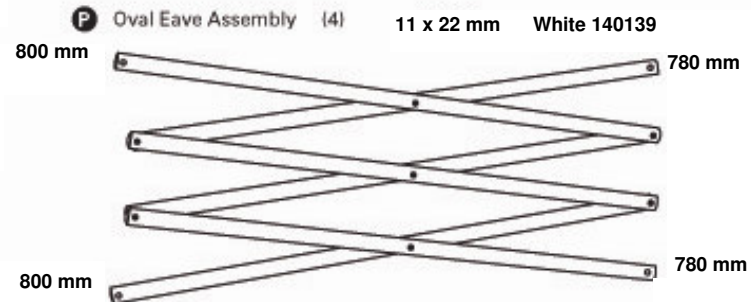

CST62h Spare Parts
Spec Sheet

Frame Only (White) 140057

CST62h Spare Parts Spec Sheet

Square Inner Leg 19 x 19 x 675 mm White 140100 (4)

Square Outer Leg 25 x 25 x 910 mm White 140107 (4)

Square Middle Leg 22 x 22 x 730 mm White 140170 (4)