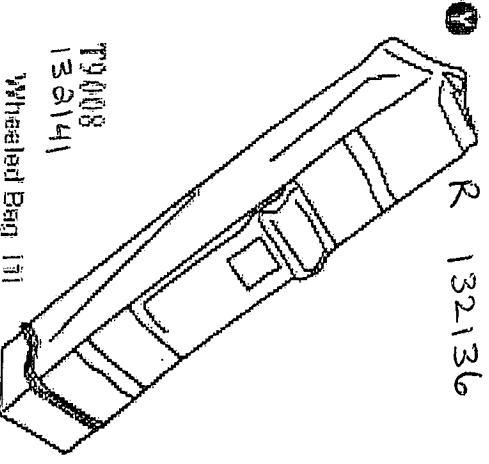

V Square Leg Sleeve (4) T0241

Square Leg Sleeve (4)
138784

W Loop Pad (4) T0251

Loop Pad (4)
138789

WX12B Spare Parts Spec Sheet
 Manufacturer: J

Accessory
 Blue Wall 138891

Canopy Cover 131

- B 132134
- W 132137
- G 132135
- R 132136

139008
 138141
 Wheeled Bag 131

A Square Inner Leg
 21x21
 22x22 x 1126 mm
 138808
 T1008

B Square Outer Leg
 25 x 25 x 1410 mm
 138820
 T2008

C Oval Higher Ceiling
 12x23
 13x22 x 870 mm
 13883a
 T3002

D Oval Ceiling Support
 12x23
 13x22 x 751 mm
 13884a
 T4002