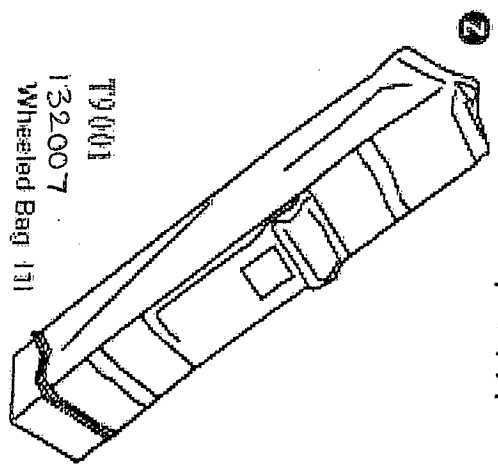

T9001
132007
Wheeled Bag 131