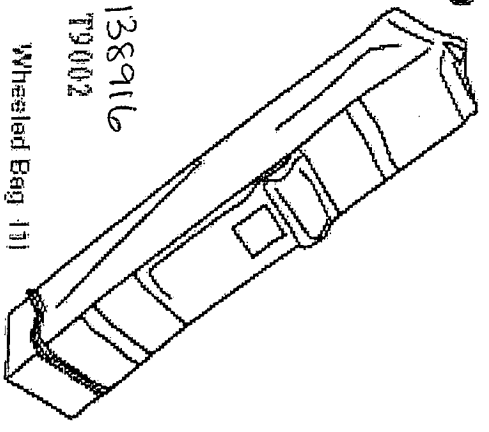

138916
T9002
Wheeled Bag 131