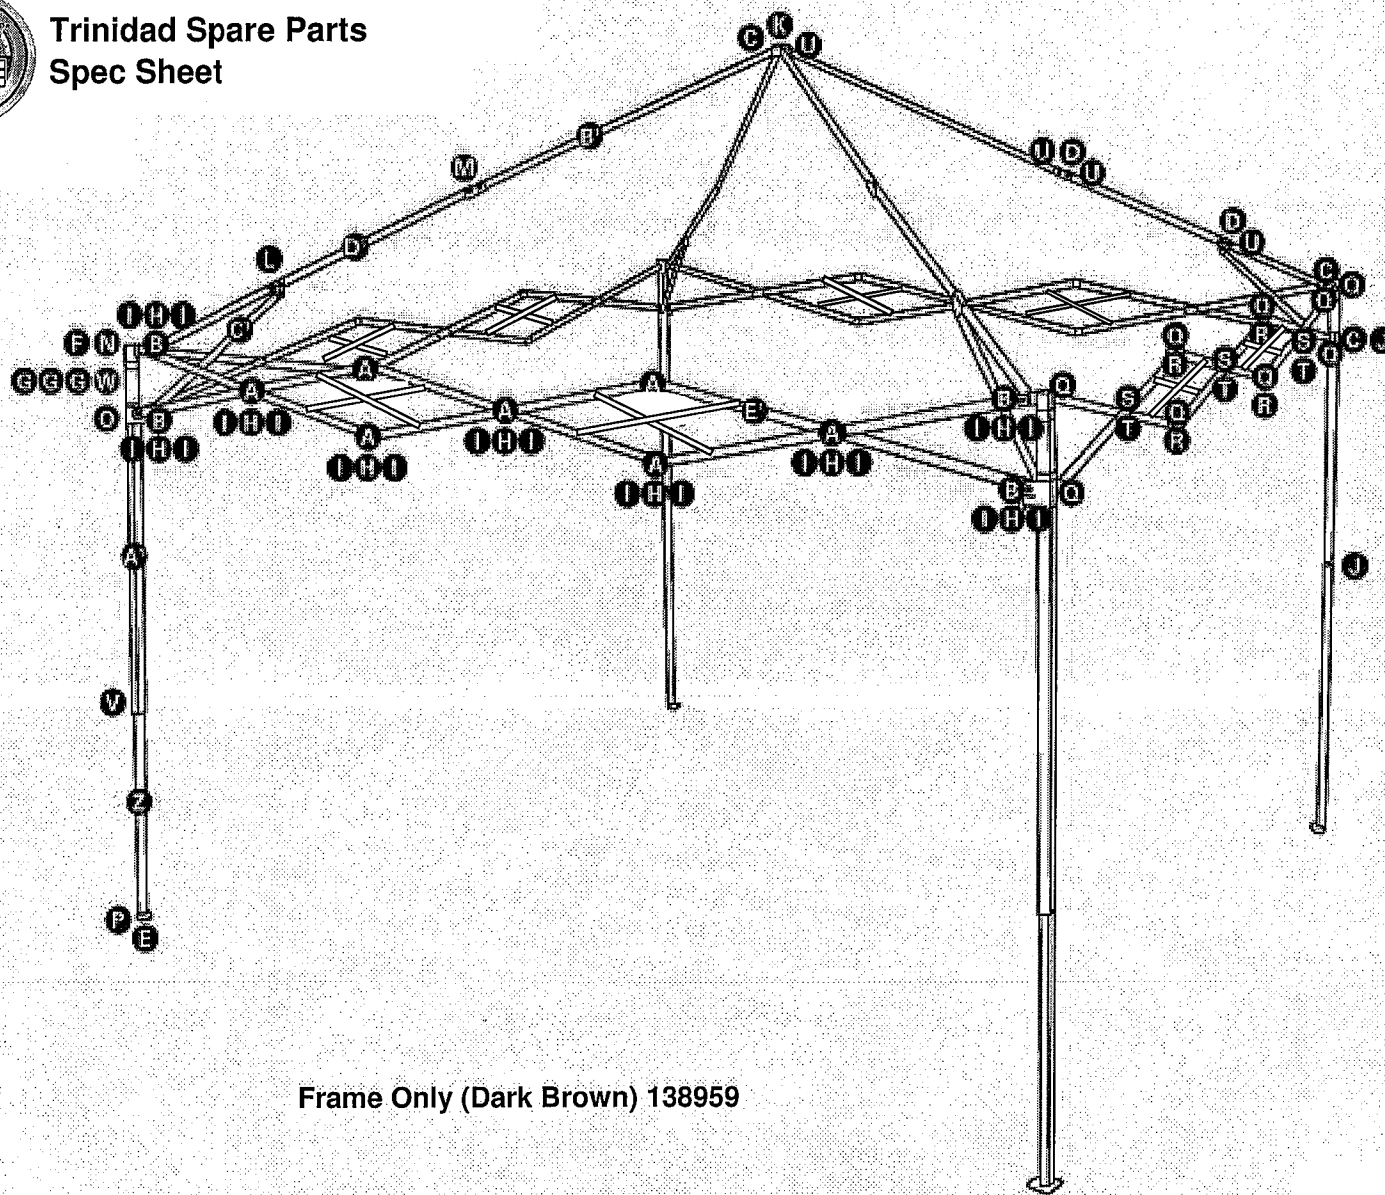

Trinidad Spare Parts Spec Sheet

Frame Only (Dark Brown) 138959