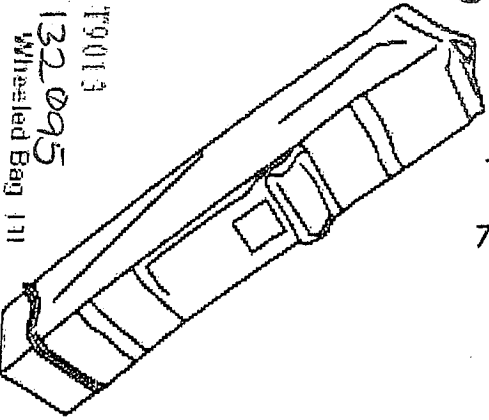

Washer 18x1 138723

use washer/Bearing kit
138956

Spring Button
(14)
138784

Center Junction (1)
T0071
138725

Triangular Ceiling Joint (4)
T0111
138739

Ceiling Joint (4)
T0131
138742

Nylon Cap (4) 138747

Hex Tube Cap (4)
T0191
138764

Round Tube Cap (16)
T0201
138768

Hex Tube Sleeve (12)
T0211
138772

Round Tube Sleeve (12)
T0221
138776

Tube Plug (16)
T0231
138780

Square Log Sleeve (4)
T0242
138785

Square Foot (4)
T0183
139007

Loop Pad (4)
T0253
138791

SX10b Spare Parts Spec Sheet
 Manufacturer: J

Canopy Cover 111 #8019

- 136648 B
- 136647 W
- 138972 G
- 136601 R

T9013
 132,095
 Whizzled Bag 111

2 Square Inner Leg

25x 25 x 1140 mm T1013 138807

A1 Square Outer Leg