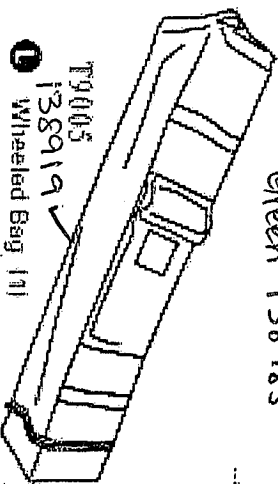

ST81 Spare Parts Spec Sheet
Manufacturer: J

Juliana

Frame Only
138964

3

ST81 Spare Parts Spec Sheet
 Manufacturer: J

Philips Bolt

A Philips Bolt 27 mm T0026
 138708

B Cap Screw 19 mm T0033
 138711

C Loop Pad Screw 7 mm T0037
 138714

D Tube Plug 1721 T0231
 138780

E Square Leg Sleeve (4)
 T0241
 138784

F Spring Button 138724
 (8) T0062

G Center Junction (1)
 138725
 T0071

H Top Leg Bracket (4)
 138737
 T0096

I Slider (4)
 T0168
 138759

J Loop Pad (4) T0251
 138789

K Canopy Cover (1) ~~T0095~~
 Blue 138984
 Green 138985

L Wheeled Bag (1)
 T9005
 138919

M Square Outer Leg (4) 25 x 25 x 1200 mm
 138817
 T2005

N Square Inner Leg (4) 21 x 21 -22 x 22 x 1045 mm
 138799
 T1005

O Ceiling Assembly (4) 11 x 22 - 13 x 22 - 13 x 22
 138862
 T5052

P Oval Eave Assembly (4) 11 x 22 - 13 x 22
 138880
 T6052

Screen Panel - 135567

(4)