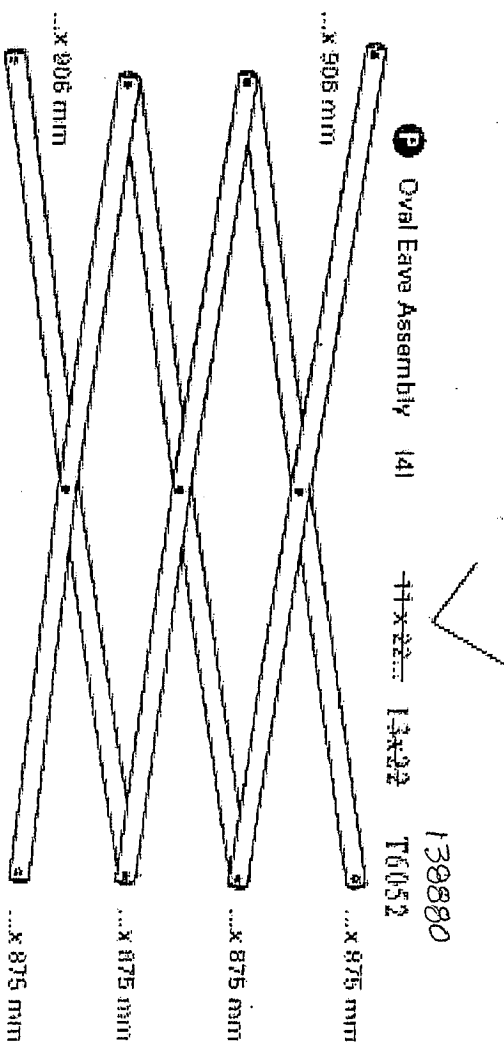

ST81 Spare Parts Spec Sheet
Manufacturer: J

Juliana

Frame Only
138964

3

ST81 Spare Parts Spec Sheet
 Manufacturer: J

Philips Bolt

A Philips Bolt 27 mm T0026
 138708

B Cap Screw 19 mm T0033
 138711

C Loop Pad Screw 7 mm T0037
 138714

D Tube Plug 1721 T0231
 138780

E Square Leg Sleeve (4)
 T0241
 138784

F Spring Button 138724
 (8) T0062

G Center Junction (1)
 138725
 T0071

H Top Leg Bracket (4)
 138737
 T0096

I Slider (4)
 T0168
 138759

J Loop Pad (4) T0251
 138789

K Canopy Cover (1) ~~T0095~~
 Blue 138984
 Green 138985

L Wheeled Bag (1)
 T9005
 138919

M Square Outer Leg (4) 25 x 25 x 1200 mm
 138817
 T2005

N Square Inner Leg (4) 21 x 21 -22 x 22 x 1045 mm
 138799
 T1005

O Ceiling Assembly (4) 11 x 22 - 13 x 22 - 13 x 22
 138862
 T5052

P Oval Eave Assembly (4) 11 x 22 - 13 x 22
 138880
 T6052

Screen Panel - 135567

(4)