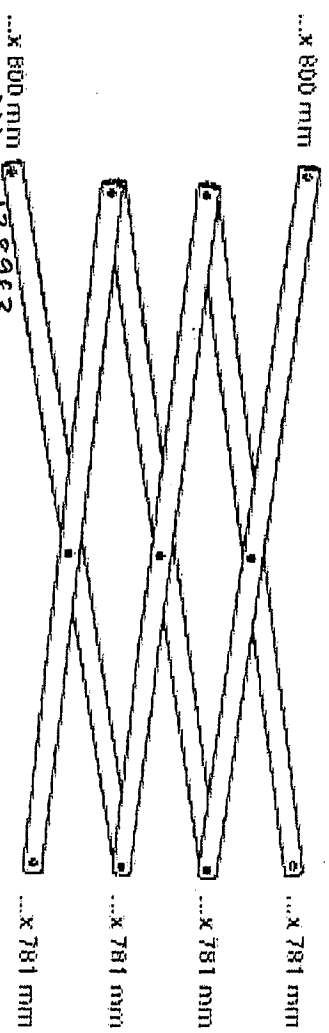

ST64 Spare Parts Spec Sheet
Manufacturer: J

ST64 Spare Parts Spec Sheet
 Manufacturer: J

Accessory
 Olive Half Wall 138995
 White Half Wall 136996
 Screen 135566

Allen Bolt

5 mm Nut T0001
 138694

Center Junction (1)
 T0076
 138730

Nylon Cap (4)
 T0145
 138750

Top Leg Bracket (4)
 TX0095
 138736

Slider (4)
 T0167
 138758

Tube Plug (72)
 T0231
 138780

Square Leg Sleeve (4)
 T0241
 138784

Loop Pad (4)
 T0251
 138789

Square Outer Leg (4)
 25 x 25 x 1219 mm
 T2004

Square Inner Leg (4)
 21x21
 22-x-22 x 1038 mm
 T1004

Ceiling Assembly (4)
 138861
 T5051

Oval Eave Assembly (4)
 138879
 T6051

...x 800 mm
 Olive 138963
 Blue 138980
 White 138981
 Green 138982

Canopy Cover (1)
 138918

Wheeled Bag (1)
 T9004

Spring Button (8)
 T0062
 138724

Loop Pad Screw B mm 138715

Cap Screw 14 mm 138711

(Use Bearing/Washer Kit)
 T0061 138723
 Washer (28)
 138956

(Use 27 mm Bolt Kit 138955)

Allen Bolt 25 mm T0023
 138707