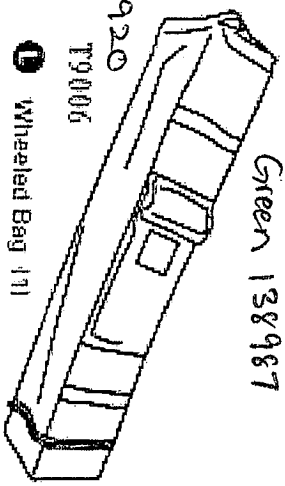

**ST100 Spare Parts Spec Sheet**  
 Manufacturer: J

10 mm  
 5 mm

Phillips Bolt

5 mm Nut T0001  
 138694

**A** (28)  
 Phillips Bolt 27 mm T0026  
 138708

**B** (4)  
 Cap Screw 13 mm T0033  
 138711

**C** (8)  
 Loop Pad Screw 7 mm T0037  
 138714

**D** T0231  
 Tube Plug 1721

**E** 138784  
 T0241  
 Square Leg Sleeve (4)

**F** 138724  
 (8) T0062  
 Spring Button

**G** 138725  
 T0071  
 Center Junction (1)

**H** 138737  
 T0096  
 Top Leg Bracket (4)

**I** 138759  
 T0168  
 Slider (4)

**J** Loop Pad (4) T0251  
 138789

**K** Canopy Cover (1) ~~T0241~~  
 Blue 138986  
 Green 138987

138920  
 T9006  
**L** Wheeled Bag (1)

**M** Square Outer Leg (4) 25 x 25 x 1200 mm T2006  
 138818

**N** Square Inner Leg (4) 21 x 21 x 1038 mm T1006  
 138800

**O** Ceiling Assembly (4) 44 x 22 x 1323 mm T5053  
 138863

**P** Oval Eave Assembly (4) 11 x 22 x 1021 mm T6053  
 138881

Screen 135568