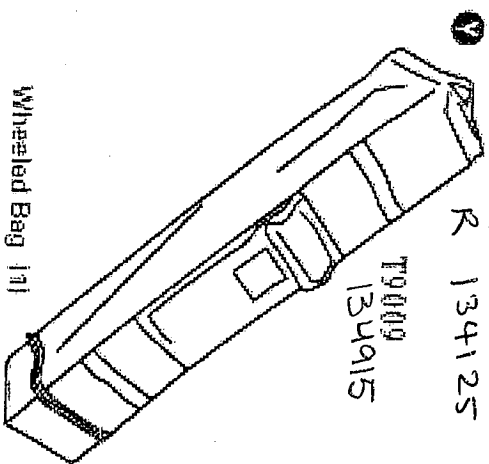

RS10 B
RS10b Spare Parts Spec Sheet
Manufacturer: J

Gloria

Frame Only
136653

30

RS106 Spare Parts Spec Sheet
Manufacturer: J

Allen Bolt

- A** Allen Bolt 45 mm T0013 138697
- B** Allen Bolt 43 mm 138699 (use 45mm bolt kit 138949)
- C** Allen Bolt 33 mm T0019 138703 (use 33mm bolt kit 138954)
- D** Allen Bolt 29 mm T0021 138705 (use 27mm bolt kit 138955)
- E** Phillips Floor Bolt 43 mm T0041 138717

- F** Cap Screw 15 mm 138709
- G** Loop Pad Screw 8 mm 138715
- H** Bearing 144 138722 (use bearing/washer kit) 138956
- I** Washer 144 T0061 138723 (use bearing/washer kit) 138956

- K** Center Junction 141 T0071 138725
- L** Triangular Ceiling Joint 141 T0111 138739
- M** Ceiling Joint 141 T0131 138742
- N** Nylon Cap 141 T0141 138746
- O** Sticker 141 T0161 138752
- P** Square Foot 141 T0182 139007
- Q** Hex Tube Cap 140 T0191 138764
- R** Round Tube Cap 116 T0201 138768
- S** Hex Tube Sleeve 121 T0211 138772
- T** Round Tube Sleeve 112 T0221 138776
- U** Tube Plug 116 T0231 138780
- V** Square Leg Sleeve 141 T0241 138784
- W** Loop Pad 141 T0252 138790

RS10b Spare Parts Spec Sheet
 Manufacturer: J

Canopy Cover (1)

- ~~F8449~~
- B 134123
- W 134122
- G 134124
- R 134125

T9409
134915

Wheeled Bag (1)

- 2** Square Inner Leg 21x21x1140 mm — 22x22x1140 T1009 138803

- E1** Oval Eaves 12x23 19x22 x 1000 mm T6005 138870