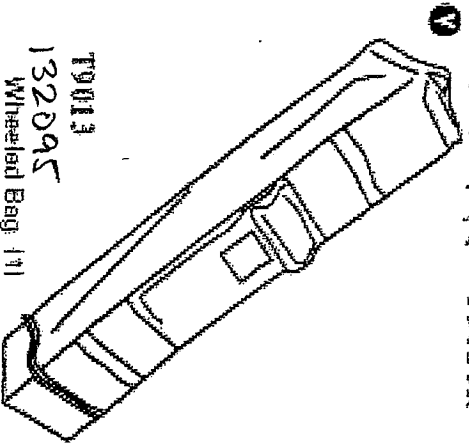

Stakes 132459

~~Complete eaves assembly T6002~~

wall
curtains

- Canopy Cover 131 T8013
- 136648 B T8013B
 - 136647 W T8013W
 - 136972 G T8013G
 - 136601 R T8013R

T9013
132095
Wheeled Bag 111

- 2 Square Inner Leg 25x 25 x 1140 mm T1013 T11023 139473
- A Square Outer Leg 30 x 30 x 1175 mm T2013 T2023 139478
- B Oval Higher Ceiling 12x23 12x22x 1086 mm T3006 T3014 139482
- C Oval Ceiling Support 12x23 12x22 x 600 mm T4006 T4014 139486
- D Oval Lower Ceiling 12x23 12x22 x 1108 mm T5006 T5014 139490
- E Oval Eaves 12x23 12x22 x 1000 mm T6006 T6017 139495